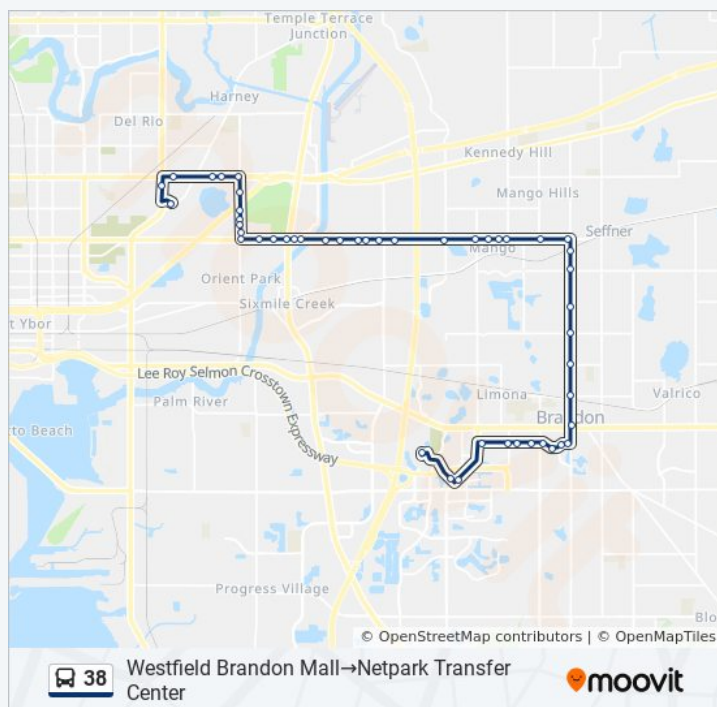

Direction: Westfield Brandon Mall→Netpark Transfer Center

49 stops

[VIEW LINE SCHEDULE](#)

Westfield Brandon Mall
 Town Center Blvd @ Providence Rd
 Providence Rd @ Lakewood Dr
 Oakfield Dr @ Morrison Rd
 Oakfield Dr @ Pauls Dr
 Oakfield Dr @ Sunlake Apts

M L King Jr Blvd @ Cragmont Dr

M L King Jr Blvd @ Riga Blvd

M L King Jr Blvd @ Coconut Palm

M L King Jr Blvd @ 9001

M L King Jr Blvd @ Us Hwy 301 Es

M L King Jr Blvd @ Us Hwy 301 Ws

M L King Jr Blvd @ Danny Bryan Rd

M L King Jr Blvd @ Cromwell Dr

M L King Jr Blvd @ Orient Rd

Orient Rd @ King Alfred Dr

38 bus Info

Direction: Westfield Brandon Mall→Netpark Transfer Center

Stops: 49

Trip Duration: 51 min

Line Summary:

Orient Rd @ Chelsea St

Orient Rd And Cayuga St Nb

Orient Rd @ I-4 Fairground Entrance

Orient Rd @ Seminole Complex

Hillsborough Av @ Orient Rd

Hillsborough Av @ 6804

Hillsborough Av @ Walton Way

Hillsborough Av @ 59th St