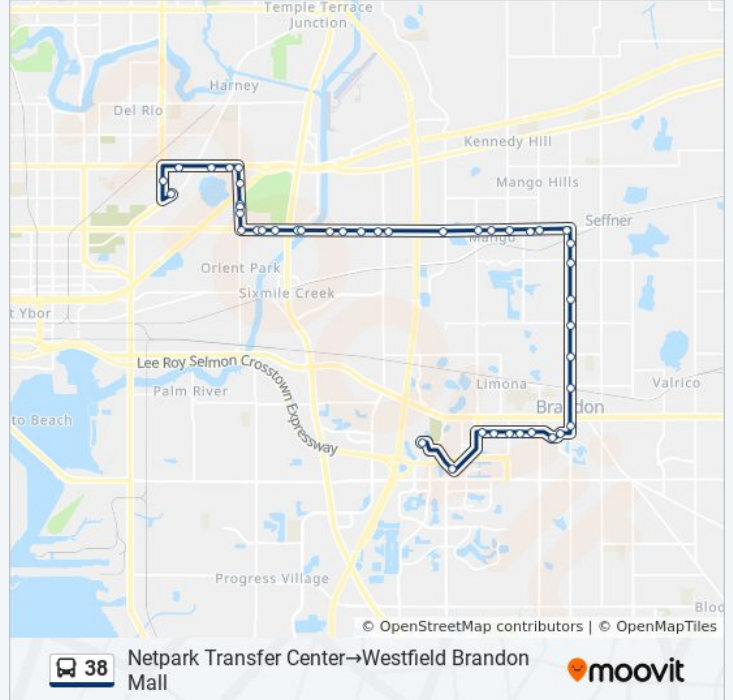

Use the Moovit App to find the closest 38 bus station near you and find out when is the next 38 bus arriving.

Direction: Netpark Transfer Center→Westfield Brandon Mall

43 stops

[VIEW LINE SCHEDULE](#)

- Netpark Transfer Center
- 56th St @ Cone Rd
- Hillsborough Ave @ 59th St
- Hillsborough Av @ Walton Way
- Hillsboroughav@Suncoastc
- Hillsborough Av @ Orient Rd
- Orient @ Draper @ Seminole Complex
- Orient Rd @ Cayuga St @ Fairgrounds
- Orient Rd @ Cayuga St
- Orient Rd @ Chelsea St
- M L King Jr Blvd @ Orient Rd E
- M L King Jr Blvd @ Berkley Dr
- M L King Jr Blvd @ Beechwood Blvd
- M L King Jr Blvd @ Danny Bryan Rd
- M L King Jr Blvd @ Us Hwy 301 Es
- M L King Jr Blvd @ 9009
- M L King Jr Blvd @ Coconut Palm Dr
- M L King Jr Blvd @ Riga Blvd
- M L King Jr Blvd @ Cragmont Dr
- M L King Jr Blvd @ Sabal Park Ctr

38 bus Info

Direction: Netpark Transfer Center→Westfield Brandon Mall

Stops: 43

Trip Duration: 45 min

Line Summary:

M L King Jr Blvd @ Williams Rd
 M L King Jr Blvd @ Lakewood Dr
 M L King Jr Blvd @ Hewitt St
 Wal-Mart @ Milk And Cr 579
 M L King Jr Blvd @ Lake Dr
 Ml King @ Pine St
 M L King Jr Blvd @ Parsons Av
 S Parsons Ave @ Claire Ave
 S Parsons @ Wheeler Rd
 S Parsons @ Sheryl Lynn Dr
 Parsons Ave @ Windhorst Rd
 Parsons Ave N @ Jersey Ave W
 Parsons Ave @ Clay Ave W
 Parsons Av @ Brandon Blvd
 Moon Ave @ Oakfield Dr (Hosp)
 Oakfield Dr @ Noland St
 Oakfield Dr @ Buckingham Place
 Oakfield Dr @ Bob Dykes Dr
 Oakfield Dr @ Pauls Dr
 Oakfield Dr @ Hilltop Rd
 Oakfield Dr @ Morrison Rd
 Town Center Blvd @ Providence Rd
 Westfield Brandon Mall

Direction: Westfield Brandon Mall→Netpark Transfer Center

49 stops

[VIEW LINE SCHEDULE](#)

Westfield Brandon Mall
 Town Center Blvd @ Providence Rd
 Providence Rd @ Lakewood Dr
 Oakfield Dr @ Morrison Rd
 Oakfield Dr @ Pauls Dr
 Oakfield Dr @ Sunlake Apts