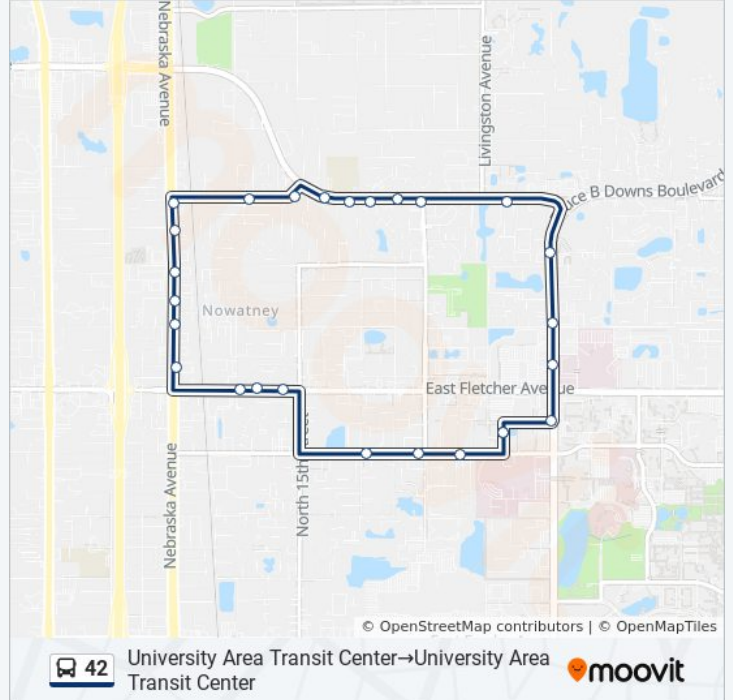

(1) University Area Transit Center→University Area Transit Center: 5:30 AM - 10:30 PM

Use the Moovit App to find the closest 42 bus station near you and find out when is the next 42 bus arriving.

Direction: University Area Transit Center→University Area Transit Center

26 stops

[VIEW LINE SCHEDULE](#)

- University Area Transit Center
- 131st Av @ 23rd St
- 131st Ave @ 22nd St
- 131st Ave @ 19th St
- Fletcher Ave @ 15th St Metrorapid
- Fletcher Ave @ Cecelia St
- Fletcher Ave @ 12th St
- Nebraska Ave @ Grove Ave
- Nebraska Ave @ 138th Ave
- Nebraska Ave @ 140th Ave
- Nebraska Ave @ 142nd Ave
- Nebraska Ave @ 145th Ave
- Nebraska Ave @ Skipper Rd
- Skipper Rd @ 1250 Skipper Rd
- Skipper Rd @ Skipper Rd
- Bearss Av @ 17th St
- Bearss Av @ 18th St
- Bearss Av @ 19th St
- Bearss Av @ 1913 Pine Lake Plaza
- Bearss Av @ 22nd St

42 bus Info

Direction: University Area Transit Center→University Area Transit Center

Stops: 26

Trip Duration: 25 min

Line Summary:

Bearss Av @ Reflections Apts
Bruce B Downs Bl @Lakeside Commons
Bruce B Downs Blvd @ 138th Ave
Bruce B Downs Bl @ Medical Park Dr
Bruce B Downs Blvd @ 132nd Ave
University Area Transit Center