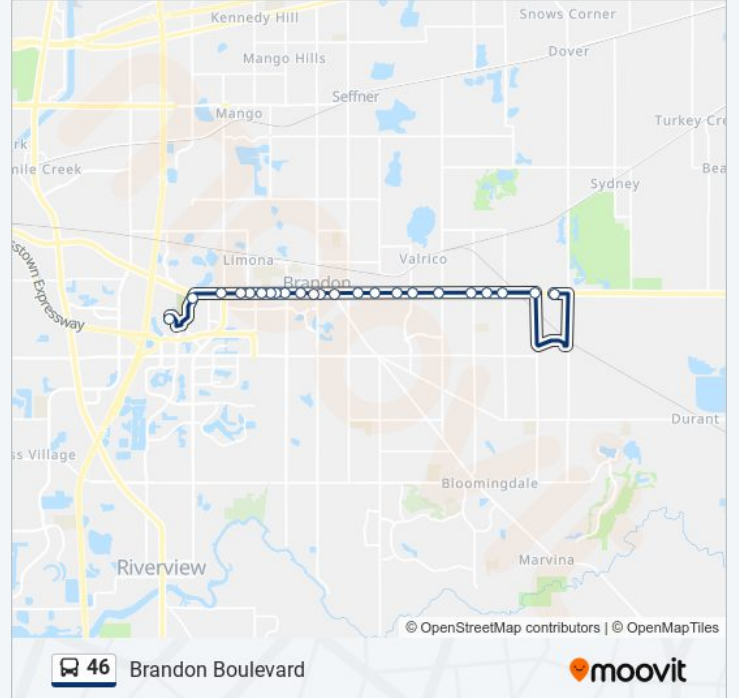

23 stops

[VIEW LINE SCHEDULE](#)

Sr60 @ Strawberry Ridge

Sr60 @ Mulrennan Rd

Sr60 @ St Cloud Ave

Sr60 @ Oakhill Village Cir

Sr60 @ Miller Rd

Sr60 @ Valrico Rd

Brandon Blvd @ Kings Av FS

Brandon Blvd @ Clock Tower Dr

Brandon Blvd @ Caldwell Dr

Brandon Blvd @ Lakeside Dr

**46 bus Time Schedule**

Sr60 @ Strawberry Ridge→Westfield Brandon Mall  
Route Timetable:

Sunday	6:50 AM - 10:51 PM
Monday	5:54 AM - 10:51 PM
Tuesday	5:54 AM - 10:51 PM
Wednesday	5:54 AM - 10:51 PM
Thursday	5:54 AM - 10:51 PM
Friday	5:54 AM - 10:51 PM
Saturday	6:50 AM - 10:51 PM

**46 bus Info**

**Direction:** Sr60 @ Strawberry Ridge→Westfield Brandon Mall

**Stops:** 23

**Trip Duration:** 23 min

**Line Summary:**

Brandon Blvd @ Limona Rd

Brandon Blvd @ Hilltop Rd

Brandon Blvd @ Lakewood Dr

Gornto Lake Rd at Pdq

Westfield Brandon Mall

46 bus time schedules and route maps are available in an offline PDF at [moovitapp.com](https://moovitapp.com). Use the [Moovit App](#) to see live bus times, train schedule or subway schedule, and step-by-step directions for all public transit in Tampa - St. Petersburg, FL.