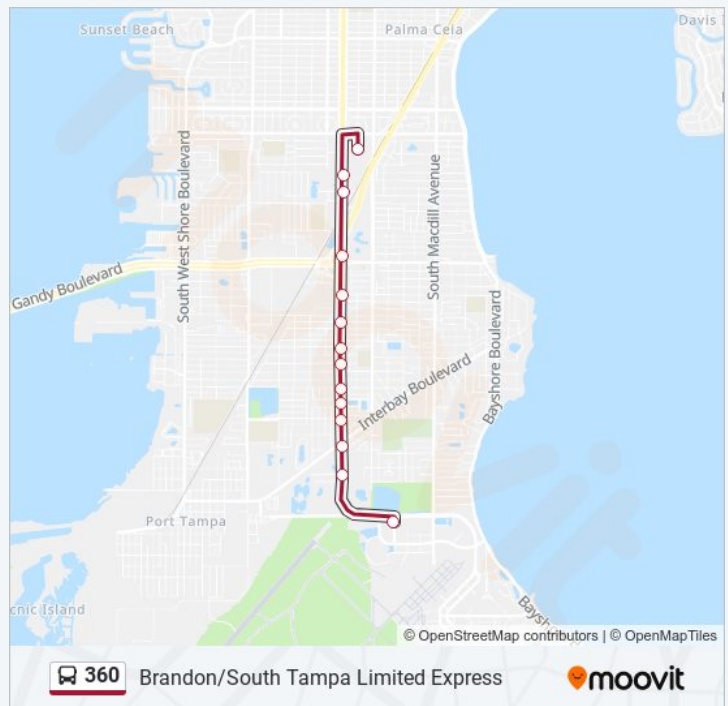

Dale Mabry Hwy @ Wisconsin Ave

Dale Mabry Hwy @ Oklahoma Ave

Dale Mabry Hwy @ Rogers Ave

Dale Mabry Hwy @ Ballast Point Blvd

Dale Mabry Hwy @ Gandy Blvd

Dale Mabry Hwy @ Fair Oaks Ave

Dale Mabry Hwy @ Cam St

Britton Plaza Transfer Center

Monday	Not Operational
Tuesday	Not Operational
Wednesday	Not Operational
Thursday	Not Operational
Friday	Not Operational
Saturday	Not Operational

360 bus Info

Direction: Kingfisher St Burger King→Britton Plaza Transfer Center

Stops: 14

Trip Duration: 15 min

Line Summary:

360 Brandon/South Tampa Limited Express

Direction: Kingfisher St Burger King→J C Handly Park Pnr

47 stops

[VIEW LINE SCHEDULE](#)

Kingfisher St Burger King