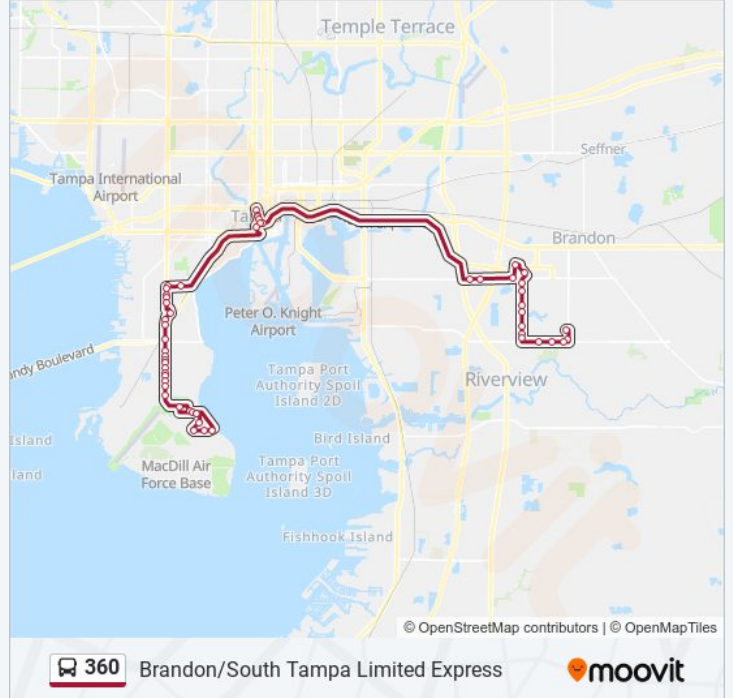

Dale Mabry Hwy @ El Prado Blvd

Britton Plaza Transfer Center

Dale Mabry Hwy @ Cam St

Dale Mabry Hwy @ Fair Oaks Ave

Dale Mabry Hwy @ Gandy Blvd

Dale Mabry Hwy @ Ballast Point Blvd

Dale Mabry Hwy @ Rogers Ave

Dale Mabry Hwy @ Wallace Ave

Dale Mabry Hwy @ Oklahoma Ave

Dale Mabry Hwy @ Wisconsin Ave

Dale Mabry Hwy @ Bay Ave

Dale Mabry Hwy @ Elmwood Terrace

Dale Mabry Hwy @ Mango Ave

Dale Mabry Hwy @ Interbay Blvd

Dale Mabry Hwy @ Pinewood St

Zemke Ave @ Macdill Ave

Zemke Ave @ Boundary Blvd

Florida Keys Ave @ Tampa Point Blvd

Florida Keys Av @ Cypress Stand St

Florida Keys Ave @ Seminole Indian Pl

Hillsborough Loop Dr @ Brown Pelican Ave

Zemke Ave @ Boundary Blvd

Zemke Ave @ Macdill Ave

Kingfisher St Burger King

Direction: J C Handly Park Pnr→Marion Transit Center

22 stops

[VIEW LINE SCHEDULE](#)

J C Handly Park Pnr

Kings Av @ Bloomingdale Av

Bloomingdale Av @ Buckhorn Creek Rd