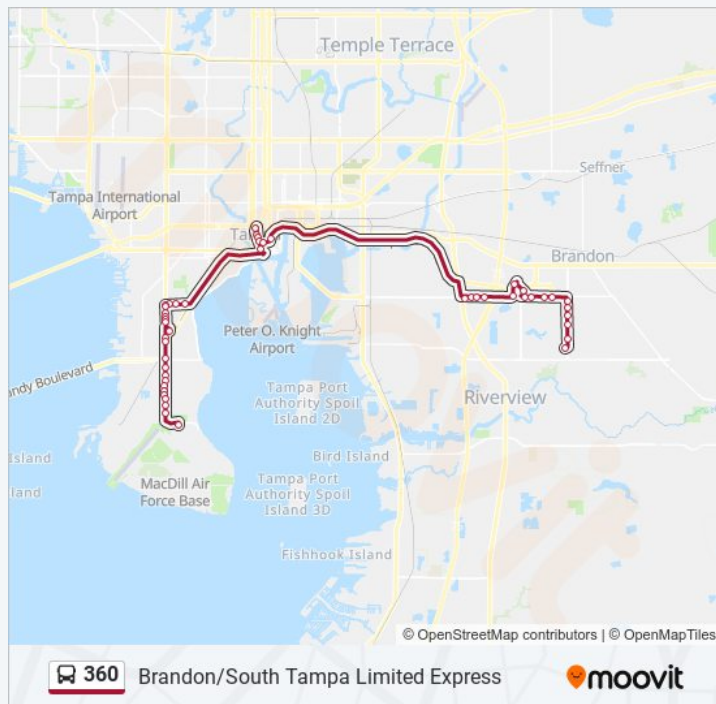

Bay To Bay Blvd @ Malijo Ave

Bay To Bay Blvd @ Esperanza Ave

Florida Ave @ Whiting St

Marion St @ Kennedy Blvd

Marion St E + Zack St E

Marion Transit Center

Marion St @ Cass St

Jackson St @ Pierce St Metrorapid

Lumsden Rd @ Providence Rd

Lumsden Rd @ Heather Lakes BI West

360 bus Info

Direction: Kingfisher St Burger King→J C Handy Park Pnr

Stops: 47

Trip Duration: 79 min

Line Summary:

Lumsden Rd @ Heather Lakes Bl East

Lumsden Rd @ Brandon Parkway

Kings Av @ Oak Park Place

Kings Av @ Tradewind Dr

Kings Av @ Calm Dr

Kings Av @ Tanglewood Way

Kings Av @ Southwood Cove

J C Handly Park Pnr

Direction: Marion Transit Center→J C Handly Park Pnr

21 stops

[VIEW LINE SCHEDULE](#)

Marion Transit Center

Marion St @ Cass St

Jackson St @ Pierce St Metrorapid

N Nebraska @ Kennedy Blvd

Causeway Blvd @ Hwy 301

Causeway Blvd @ Ventura Ave