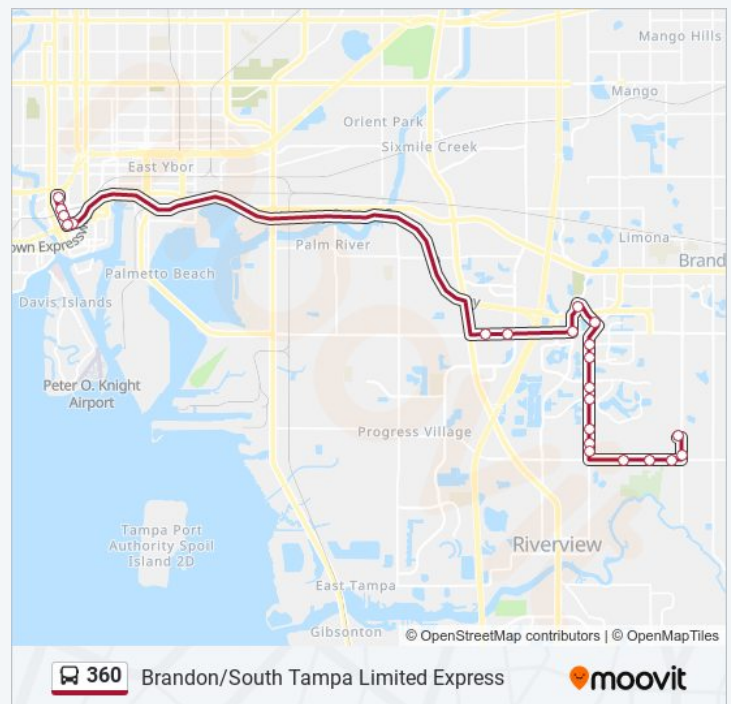

Kennedy Blvd @ Pierce St Metrorapid

Marion St @ Kennedy Blvd

Marion St E + Zack St E

Marion St @ Cass St

Marion Transit Center

360 bus Time Schedule

J C Handly Park Pnr→Marion Transit Center Route
Timetable:

Sunday	Not Operational
Monday	10:10 PM
Tuesday	10:10 PM
Wednesday	10:10 PM
Thursday	10:10 PM
Friday	10:10 PM
Saturday	10:10 PM

360 bus Info

Direction: J C Handly Park Pnr→Marion Transit Center

Stops: 22

Trip Duration: 35 min

Line Summary:

Direction: Kingfisher St Burger King→Britton Plaza Transfer Center

14 stops

[VIEW LINE SCHEDULE](#)

360 bus Time Schedule

Kingfisher St Burger King→Britton Plaza Transfer Center Route
Timetable: