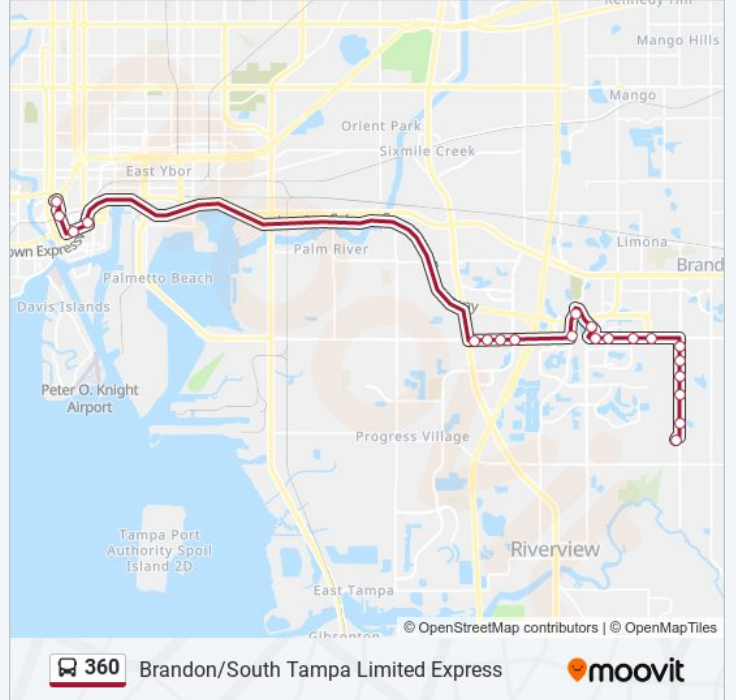

360 bus time schedules and route maps are available in an offline PDF at moovitapp.com. Use the [Moovit App](#) to see live bus times, train schedule or subway schedule, and step-by-step directions for all public transit in Tampa - St. Petersburg, FL.

[About Moovit](#) • [MaaS Solutions](#) • [Supported Countries](#) • [Mooviter Community](#)

© 2024 Moovit - All Rights Reserved

Check Live Arrival Times