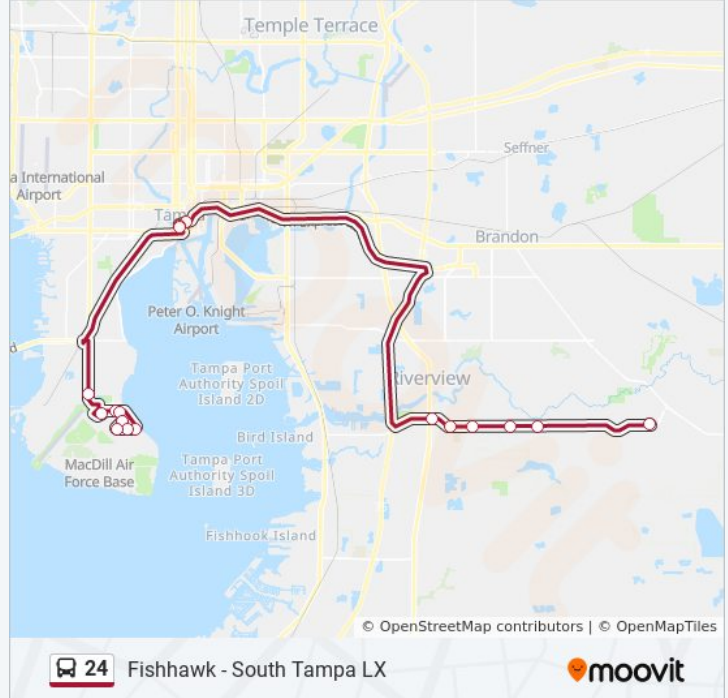

Fishhawk/South Tampa Limited Express

Get The App

The 24 bus line (Fishhawk/South Tampa Limited Express) has 2 routes. For regular weekdays, their operation hours are:

(1) Fishhawk Sports Complex Pnr→Hillsborough Loop Dr @ Brown Pelican Ave: 5:10 AM - 6:20 AM
 (2) Florida Keys Ave @ Tampa Point Blvd→Fishhawk Sports Complex Pnr: 3:15 PM - 4:00 PM

Use the Moovit App to find the closest 24 bus station near you and find out when is the next 24 bus arriving.

**Direction: Fishhawk Sports Complex
 Pnr→Hillsborough Loop Dr @ Brown Pelican
 Ave**

17 stops

[VIEW LINE SCHEDULE](#)

- Fishhawk Sports Complex Pnr
- Boyette Rd @ Bell Shoals Rd
- Boyette Rd @ Carr Rd W
- Boyette Rd @ McMullen Rd
- Boyette Rd @ Balm Riverview Rd
- Boyette Rd @ Us Hwy 301
- Kennedy Blvd @ Pierce St Metrorapid
- Tampa St @ Kennedy Blvd
- Tampa St @ Jackson St
- Dale Mabry Hwy @ Pinewood St
- Great Egret Ave Hospital/Clinic
- Zemke Ave @ Macdill Ave
- Zemke Ave @ Boundary Blvd
- Florida Keys Ave @ Tampa Point Blvd
- Florida Keys Av @ Cypress Stand St
- Florida Keys Ave @ Seminole Indian PI
- Hillsborough Loop Dr @ Brown Pelican Ave

24 bus Info

Direction: Fishhawk Sports Complex
 Pnr→Hillsborough Loop Dr @ Brown Pelican Ave

Stops: 17

Trip Duration: 70 min

Line Summary:

Direction: Florida Keys Ave @ Tampa Point Blvd→Fishhawk Sports Complex Pnr