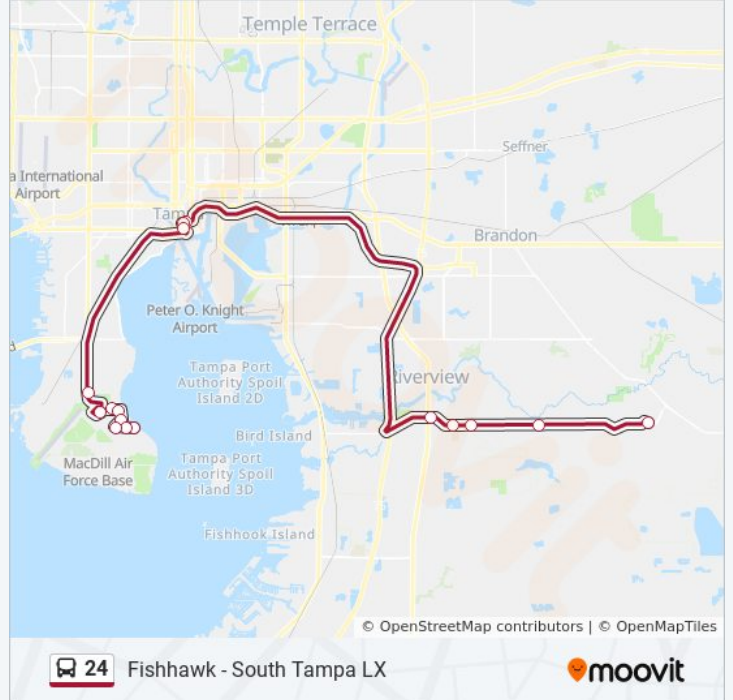

Use the Moovit App to find the closest 24 bus station near you and find out when is the next 24 bus arriving.

**Direction: Fishhawk Sports Complex
 Pnr→Hillsborough Loop Dr @ Brown Pelican
 Ave**

17 stops

24 bus Info

Direction: Fishhawk Sports Complex
 Pnr→Hillsborough Loop Dr @ Brown Pelican Ave

Stops: 17

Trip Duration: 70 min

Line Summary:

Direction: Florida Keys Ave @ Tampa Point Blvd→Fishhawk Sports Complex Pnr

24 bus Time Schedule

Florida Keys Ave @ Tampa Point Blvd→Fishhawk Sports Complex Pnr Route Timetable:

Sunday	Not Operational
Monday	3:15 PM - 4:00 PM
Tuesday	3:15 PM - 4:00 PM
Wednesday	3:15 PM - 4:00 PM
Thursday	3:15 PM - 4:00 PM
Friday	3:15 PM - 4:00 PM
Saturday	Not Operational

24 bus Info

Direction: Florida Keys Ave @ Tampa Point Blvd→Fishhawk Sports Complex Pnr

Stops: 14

Trip Duration: 72 min

Line Summary:

24 bus time schedules and route maps are available in an offline PDF at moovitapp.com. Use the [Moovit App](#) to see live bus times, train schedule or subway schedule, and step-by-step directions for all public transit in Tampa - St. Petersburg, FL.