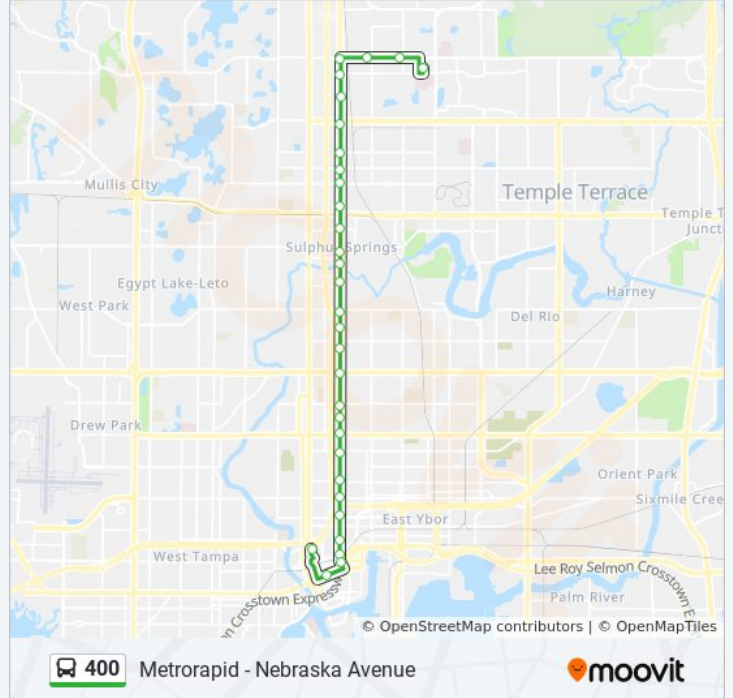

400 Metrorapid - Nebraska Avenue

Direction: University Area Transit Center→Marion Transit Center

31 stops

[VIEW LINE SCHEDULE](#)

University Area Transit Center

Fletcher Ave @ 20th St Metrorapid

Fletcher Ave @ 15th St Metrorapid

400 bus Info

Direction: University Area Transit Center→Marion Transit Center

Stops: 31

Trip Duration: 43 min

Line Summary:

Nebraska Ave @ Hillsborough Ave Metrorapid

Nebraska Av @ Osborne Av

Nebraska Av @ Chelsea St

Nebraska Ave @ Milk Blvd Metrorapid

Nebraska Ave @ Baker St Metrorapid

Nebraska Ave @ Floribrasca Ave Metrorapid

Nebraska Ave @ Columbus Dr Metrorapid

Nebraska Ave @ Palm Ave

Nebraska Ave @ Kay St Metrorapid

Nebraska Av @ Cass St

Nebraska Ave @ Twiggs St Metrorapid

Kennedy Blvd @ Pierce St Metrorapid

Marion Transit Center

400 bus time schedules and route maps are available in an offline PDF at moovitapp.com. Use the [Moovit App](#) to see live bus times, train schedule or subway schedule, and step-by-step directions for all public transit in Tampa - St. Petersburg, FL.