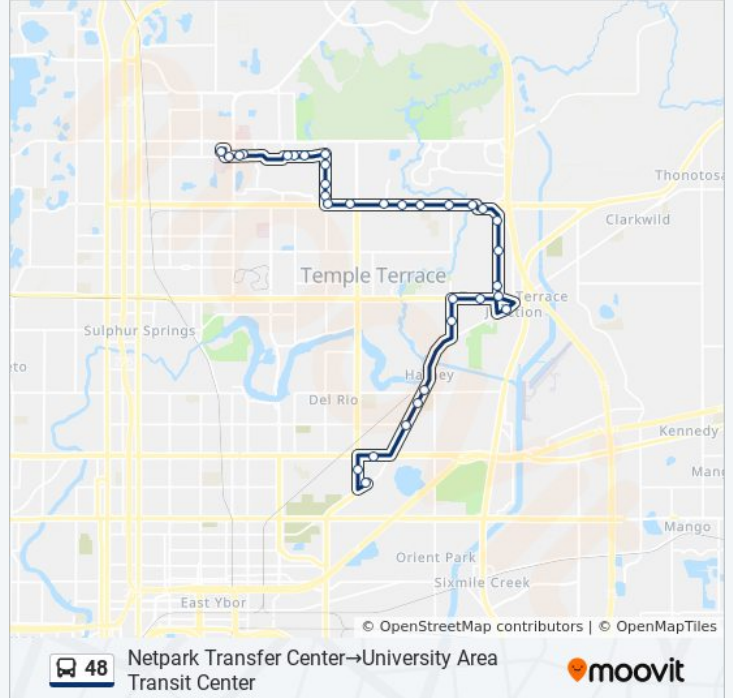

**48 bus Info**

**Direction:** Netpark Transfer Center→University Area Transit Center

**Stops:** 36

**Trip Duration:** 35 min

**Line Summary:**

Fowler Ave @ Gillette St N/S

Fowler Av @ Hoyt St

Fowler Av @ Raintree Blvd

Fowler Ave. @ 53rd St.

Fowler Ave @ 50th St

50th St @ Usf Orange Dr

50th St @ Usf Elm Dr

50th St @ Bordeaux Vil

50th St @ Holly Dr

Holly Dr @ Maple Dr

Holly Dr @ Delta Apts

Holly Dr @ Palm Dr

Holly Dr @ Cypress Dr

Holly Dr @ Pine Dr @ Crosswalk

131st Ave @ Bruce B Downs Blvd

University Area Transit Center

**Direction: University Area Transit Center → Netpark Transfer Center**

**Stops:** 30

**Trip Duration:** 37 min

**Line Summary:**

Fowler Ave @ Moffat Place

Fowler Ave @ Gillette Ave

Fowler Ave. @ Riverhills Dr.

Fowler Ave @ Morris Bridge Rd

Boardwalk @ Morris Bridge Rd.