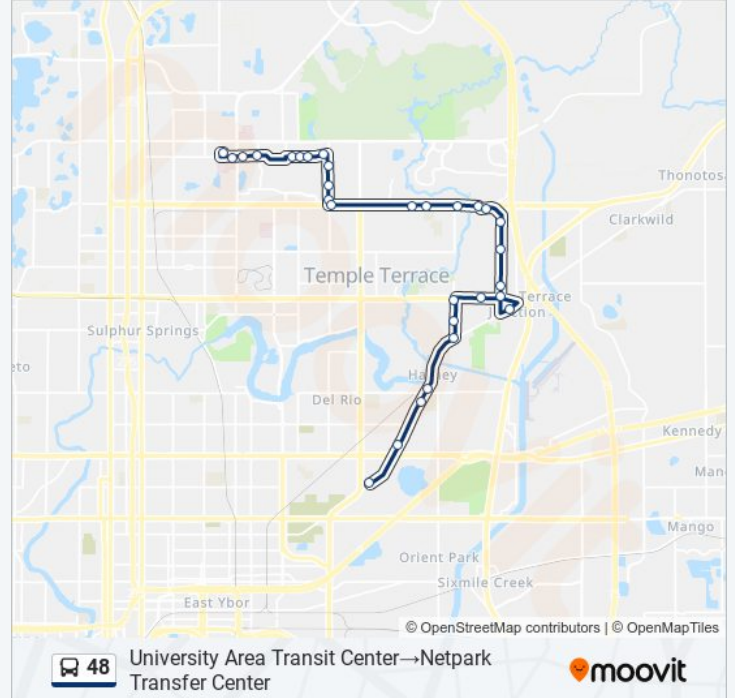

**48 bus Info**

**Direction:** Netpark Transfer Center→University Area Transit Center

**Stops:** 36

**Trip Duration:** 35 min

**Line Summary:**

Fowler Ave @ Gillette St N/S

Fowler Av @ Hoyt St

Fowler Av @ Raintree Blvd

**Stops:** 30

**Trip Duration:** 37 min

**Line Summary:**

Fowler Ave @ Moffat Place

Fowler Ave @ Gillette Ave

Fowler Ave. @ Riverhills Dr.

Fowler Ave @ Morris Bridge Rd

Boardwalk @ Morris Bridge Rd.

Davis Rd. @ Morris Bridge Rd.

Davis Rd @ Christi Ct

Davis Rd. @ Copeland Rd.

Davis Rd @ Temple Terrace Hwy

Harney Rd @ Amazon Fullfilment

Temple Terrace Hwy @ Hamilton Hills

78th St @ Temple Terrace Hwy

78th St @ Renald Blvd

Harney Rd @ Steamboat Ln

Harney Rd @ Sligh Ave

Harney Rd @ Tampa Bay Tech

Harney Rd @ Parke East Blvd

Netpark Transfer Center

48 bus time schedules and route maps are available in an offline PDF at [moovitapp.com](https://moovitapp.com). Use the [Moovit App](#) to see live bus times, train schedule or subway schedule, and step-by-step directions for all public transit in Tampa - St. Petersburg, FL.