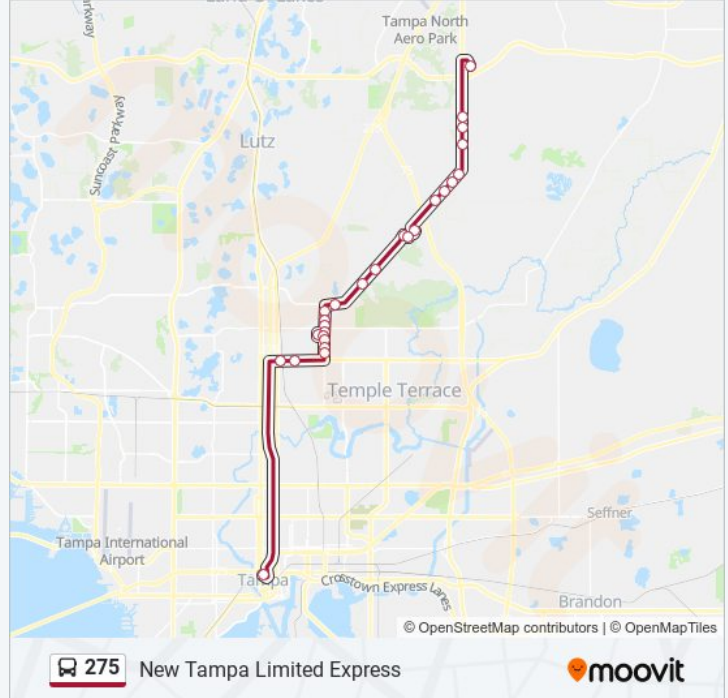

**Stops:** 26

**Trip Duration:** 75 min

**Line Summary:**

Bruce B Downs Blvd @ 132nd Ave

131st Ave @ Bruce B Downs Blvd

University Area Transit Center

Bruce B Downs Blvd @ Va Hospital @ Sky Walk

Bruce B Downs Blvd @ Campus Hill Dr

Bruce B Downs Blvd @ Usf Pine Dr

Fowler Ave @ 15th St

Fowler Av @ Nebraska Av

Marion Transit Center

**Direction: Wiregrass Park N Ride→University Area Transit Center**

20 stops

[VIEW LINE SCHEDULE](#)

Wiregrass Park N Ride