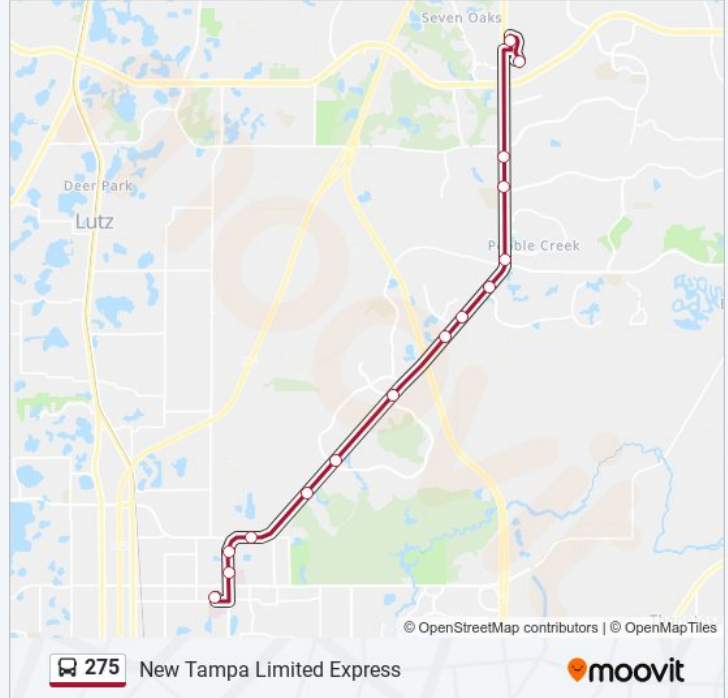

### Direction: University Area Transit Center → Wiregrass Park N Ride

15 stops

[VIEW LINE SCHEDULE](#)

- University Area Transit Center
- Bruce B Downs Blvd @ 138th Ave
- Bruce B Downs Blvd @ Tower Diagnostic
- Bruce B Downs Blvd @ Caribbean Breeze Dr.
- Bruce B. Downs Blvd. @ Amberly Dr.
- Bruce B. Downs Blvd. @ Tampa Palms Blvd
- Bruce B. Downs Blvd. @ Tampa Palms Blvd.
- Bruce B. Downs Blvd @ Dona Michelle Dr.
- Bruce B. Downs Blvd. @ Richmond Place Dr.
- Bruce B. Downs. Blvd @ Hunters Green Dr
- Bruce B. Downs. Blvd @ Cross Creek Blvd.
- Bruce B Downs Blvd @ Oak Preserve Blvd
- Bruce B Downs Blvd @ Imperial Oaks Blvd
- Florida Hospital Wesley Chapel
- Wiregrass Park N Ride

### 275 bus Time Schedule

University Area Transit Center → Wiregrass Park N Ride Route Timetable:

Sunday	5:35 AM - 9:35 PM
Monday	5:35 AM
Tuesday	5:35 AM
Wednesday	5:35 AM
Thursday	5:35 AM
Friday	5:35 AM
Saturday	5:35 AM - 9:35 PM

### 275 bus Info

**Direction:** University Area Transit Center → Wiregrass Park N Ride

**Stops:** 15

**Trip Duration:** 45 min

**Line Summary:**

**Direction: Wiregrass Park N Ride→Marion Transit Center**

26 stops