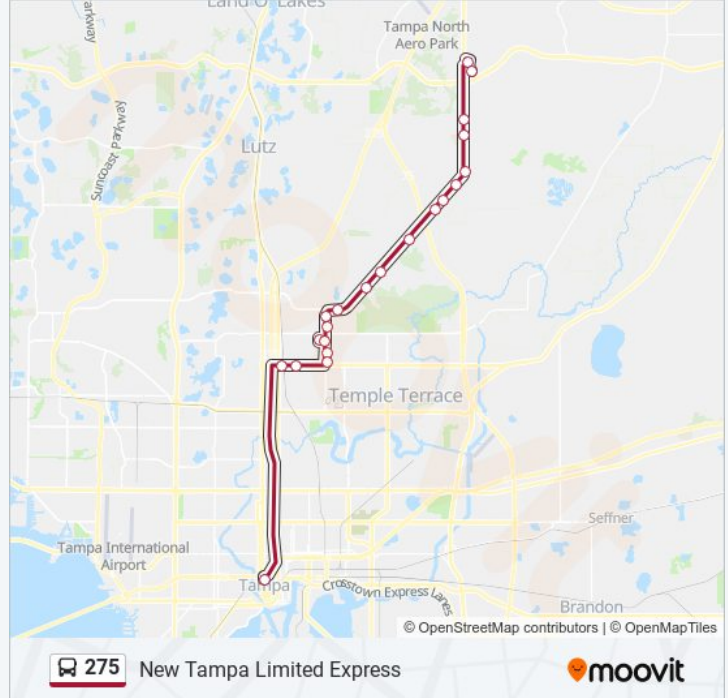

### Direction: Marion Transit Center→Wiregrass Park N Ride

21 stops

[VIEW LINE SCHEDULE](#)

- Marion Transit Center
- Fowler Av @ Nebraska Av
- Fowler Ave @ 15th St
- Bruce B Downs Blvd @ Usf Pine Dr
- Bruce B Downs Blvd @ Campus Hill Dr
- 131st Ave @ Bruce B Downs Blvd
- University Area Transit Center
- Bruce B Downs Blvd @ 138th Ave
- Bruce B Downs Blvd @ Tower Diagnostic
- Bruce B Downs Blvd @ Caribbean Breeze Dr.
- Bruce B. Downs Blvd. @ Amberly Dr.
- Bruce B. Downs Blvd. @ Tampa Palms Blvd
- Bruce B. Downs Blvd. @ Tampa Palms Blvd.
- Bruce B. Downs Blvd @ Dona Michelle Dr.
- Bruce B. Downs Blvd. @ Richmond Place Dr.
- Bruce B. Downs. Blvd @ Hunters Green Dr
- Bruce B. Downs. Blvd @ Cross Creek Blvd.
- Bruce B Downs Blvd @ Oak Preserve Blvd
- Bruce B Downs Blvd @ Imperial Oaks Blvd
- Florida Hospital Wesley Chapel

### 275 bus Info

**Direction:** Marion Transit Center→Wiregrass Park N Ride

**Stops:** 21

**Trip Duration:** 75 min

**Line Summary:**

### Direction: University Area Transit Center → Wiregrass Park N Ride

15 stops

[VIEW LINE SCHEDULE](#)

- University Area Transit Center
- Bruce B Downs Blvd @ 138th Ave
- Bruce B Downs Blvd @ Tower Diagnostic
- Bruce B Downs Blvd @ Caribbean Breeze Dr.
- Bruce B. Downs Blvd. @ Amberly Dr.
- Bruce B. Downs Blvd. @ Tampa Palms Blvd
- Bruce B. Downs Blvd. @ Tampa Palms Blvd.
- Bruce B. Downs Blvd @ Dona Michelle Dr.
- Bruce B. Downs Blvd. @ Richmond Place Dr.
- Bruce B. Downs. Blvd @ Hunters Green Dr
- Bruce B. Downs. Blvd @ Cross Creek Blvd.
- Bruce B Downs Blvd @ Oak Preserve Blvd
- Bruce B Downs Blvd @ Imperial Oaks Blvd
- Florida Hospital Wesley Chapel
- Wiregrass Park N Ride