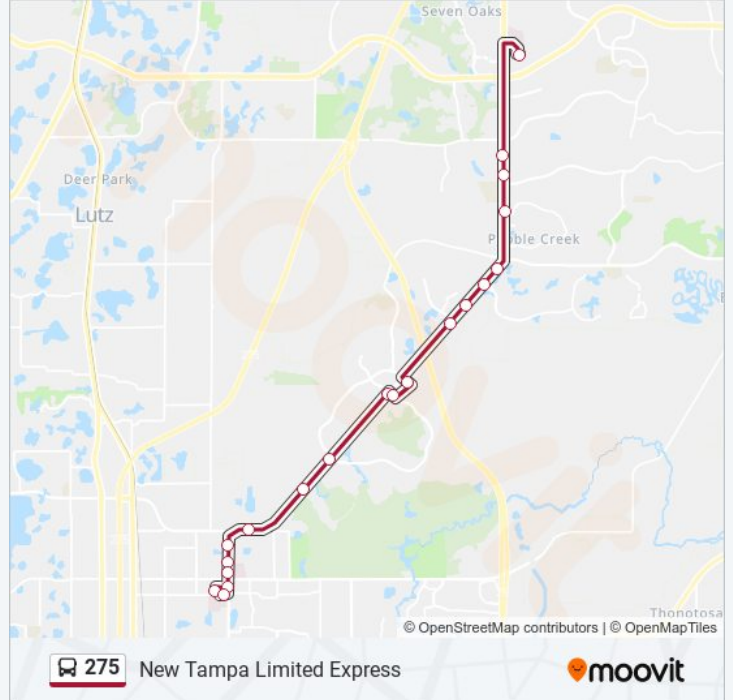

Sunday	6:35 AM - 10:35 PM
Monday	10:35 PM
Tuesday	10:35 PM
Wednesday	10:35 PM
Thursday	10:35 PM
Friday	10:35 PM
Saturday	6:35 AM - 10:35 PM

**275 bus Info**

**Direction:** Wiregrass Park N Ride→University Area Transit Center

**Stops:** 20

**Trip Duration:** 45 min

**Line Summary:**

Bruce B Downs Blvd @ 132nd Ave

131st Ave @ Bruce B Downs Blvd

University Area Transit Center

275 bus time schedules and route maps are available in an offline PDF at [moovitapp.com](https://moovitapp.com). Use the [Moovit App](#) to see live bus times, train schedule or subway schedule, and step-by-step directions for all public transit in Tampa - St. Petersburg, FL.