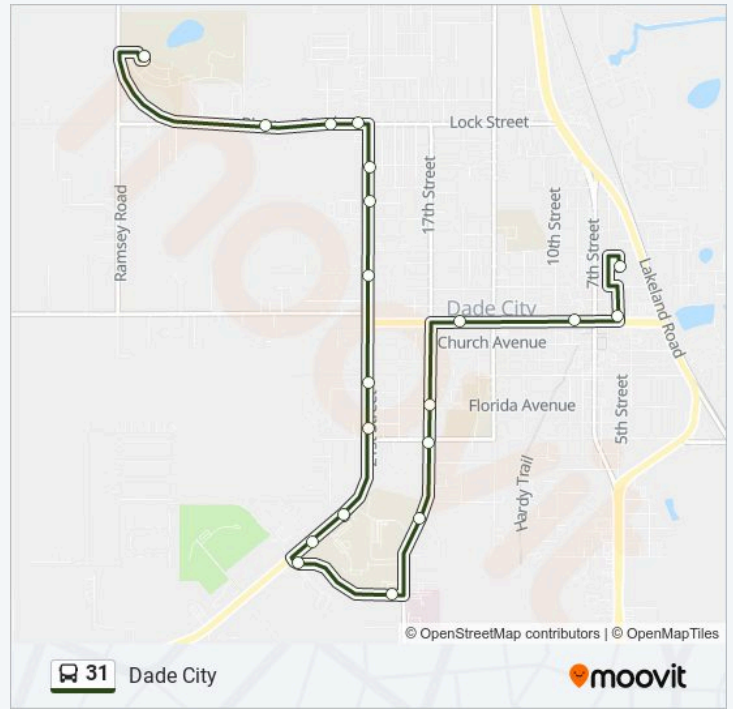

Dade City

Get The App

The 31 bus line (Dade City) has 2 routes. For regular weekdays, their operation hours are:
 (1) Martin Luther King Blvd & 7th St (Eastbound): 7:25 AM - 6:00 PM (2) Ramsey Rd & Blanton Rd-Phsc: 7:00 PM
 Use the Moovit App to find the closest 31 bus station near you and find out when is the next 31 bus arriving.

Direction: Martin Luther King Blvd & 7th St (Eastbound)

40 stops

[VIEW LINE SCHEDULE](#)

5th St & Martin Luther King Blvd

5th St & Live Oak Ave Sb

Meridian Ave & 9th St

Meridian Ave & 15th St

17th St & Florida Ave

31 bus Info

Direction: Ramsey Rd & Blanton Rd-Phsc

Stops: 20

Trip Duration: 30 min

Line Summary:

Sr 52 & Stadium Dr

21st St & Coleman Ave

Sr 52 & Howard Ave

21st St & Highland Bluff Cir

21st St & Jean Ave

21st St & Bowman St

Blanton Rd & 21st St

Blanton Rd & Byron (Westbound)

Blanton Rd & Vernie Ln Wb

Ramsey Rd & Blanton Rd-Phsc

31 bus time schedules and route maps are available in an offline PDF at moovitapp.com. Use the Moovit App to see live bus times, train schedule or subway schedule, and step-by-step directions for all public transit in Tampa - St. Petersburg, FL.