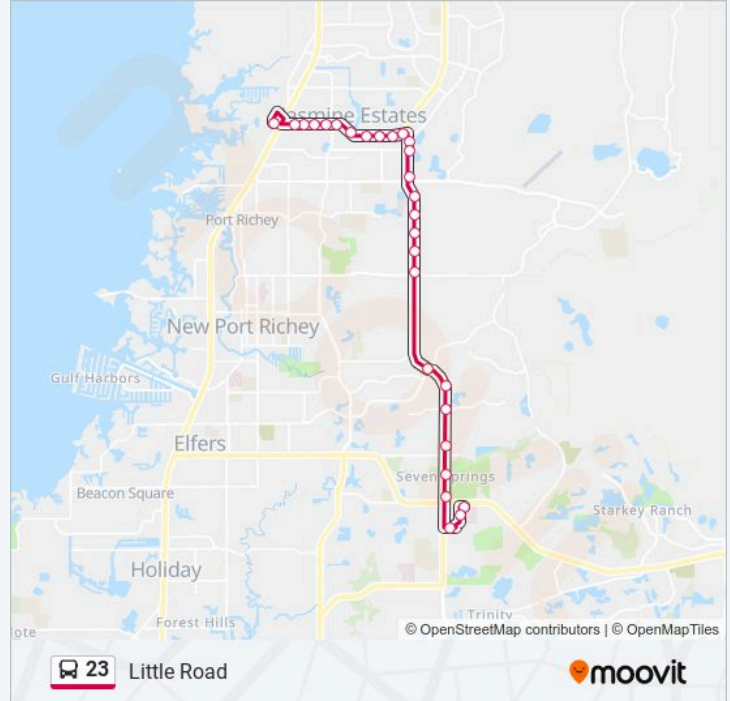

Direction: North

28 stops

[VIEW LINE SCHEDULE](#)

- Medical Center Of Trinity
- Mercy Way & Mercy Way
- Mercy Way & Sr 54 - Target
- Little Rd & Sr 54
- Little Rd & River Oaks Ct
- Little Rd & Villa Entrada
- Little Rd & Heritage Lake Bvd
- Little Rd & Rancho Del Rio Dr
- Little Rd & River Crossing Blvd
- Little Rd & De Cubellis Rd
- Little Rd & Liman Dr (Northbound)
- Little Rd & Citizen Dr
- Little Rd & Ross Ln
- Little Rd & King Helie Blvd
- Little Rd & Ridge Rd
- Little Rd & San Miguel Dr
- Little Rd & Crane Roost Dr
- Embassy Blvd & Morehead Ln
- Embassy Blvd & Whitman Ln
- Embassy Blvd & Rainbow Ln
- Embassy Blvd & Hunt Club Ln

23 bus Info

Direction: North

Stops: 28

Trip Duration: 25 min

Line Summary:

Embassy Blvd & Vienna Ln

Embassy Blvd & Regency Park Blvd

Embassy Blvd & Maxwell Ln

Embassy Blvd & St Regis Ln

Embassy Blvd & Crabtree Ln

Embassy Blvd & Shoppers Way

Us 19 & Gulf View Mall

Direction: South

34 stops

[VIEW LINE SCHEDULE](#)

Us 19 & Gulf View Mall

23 bus Info

Direction: South

Stops: 34

Trip Duration: 20 min

Line Summary:

Little Rd & King Helie Blvd

Little Rd & Arevee Dr

Little Rd & Citizens Dr