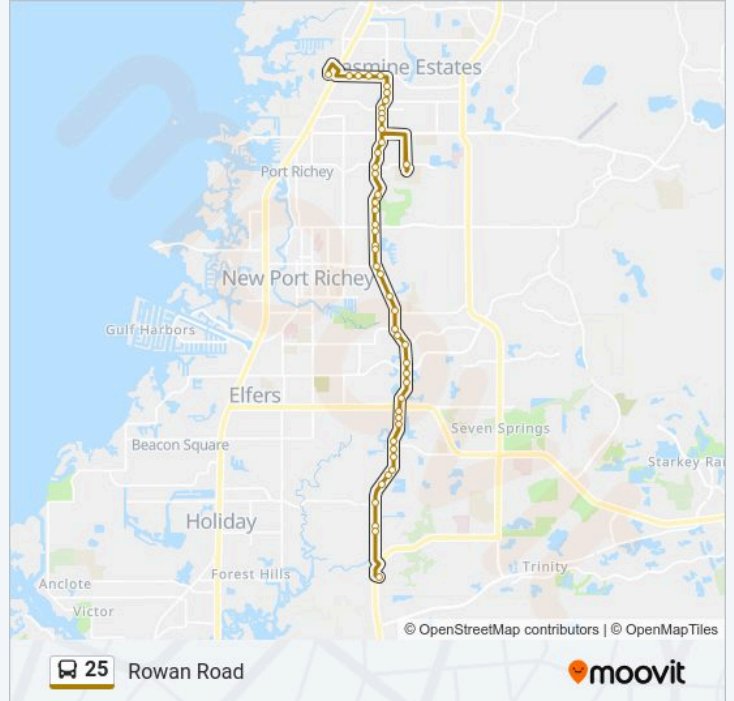

Regency Park Blvd & Stone Rd

Regency Park Blvd & San Miguel Dr

Regency Park Blvd & San Carlos Dr

Regency Park Blvd & Glen Moor Ln

Embassy Blvd & Maxwell Ln

Embassy Blvd & St Regis Ln

Embassy Blvd & Crabtree Ln

Embassy Blvd & Shoppers Way

Us 19 & Gulf View Mall

Direction: South

49 stops

[VIEW LINE SCHEDULE](#)

Us 19 & Gulf View Mall

Embassy Blvd & Valleyview Ln

25 bus Time Schedule