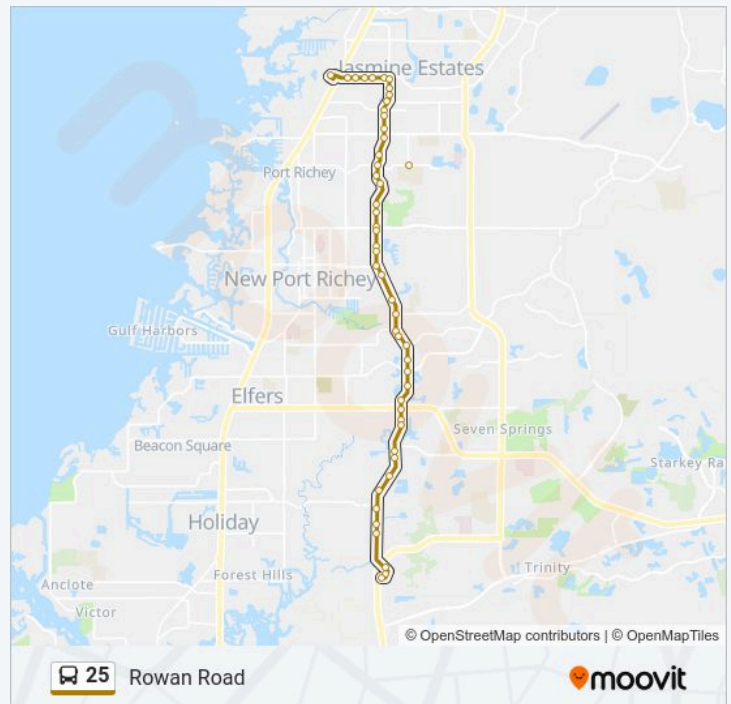

Saturday 7:10 AM - 5:20 PM

25 bus Info

Direction: South

Stops: 49

Trip Duration: 25 min

Line Summary:

Rowan Rd & Sharpsburg Blvd

Rowan Rd & Pasco Square Plaza