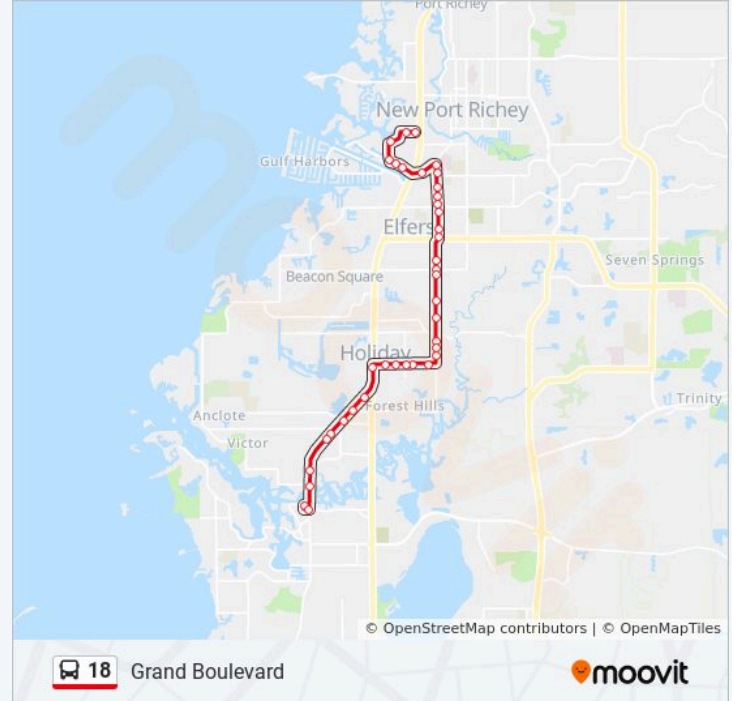

Mile Stretch Dr & Knollwood Dr

Mile Stretch Dr & Abacus Rd

Us 19 & Bonita Rd

Alt Us 19 & Carillon St

Alt Us 19 & Flora Ave Sb

Alt Us 19 & Holiday Lake Dr

Alt Us 19 & Anclote Blvd

Alt Us 19 & Wood Dove Ave

Alt Us 19 & Dixie Hwy

Alt Us 19 & Anclote Rd Sb

Live Oak St & Alt Us 19

Arfaras St & Dodecanese Blvd

18 bus time schedules and route maps are available in an offline PDF at [moovitapp.com](https://moovitapp.com). Use the Moovit App to see live bus times, train schedule or subway schedule, and step-by-step directions for all public transit in Tampa - St. Petersburg, FL.