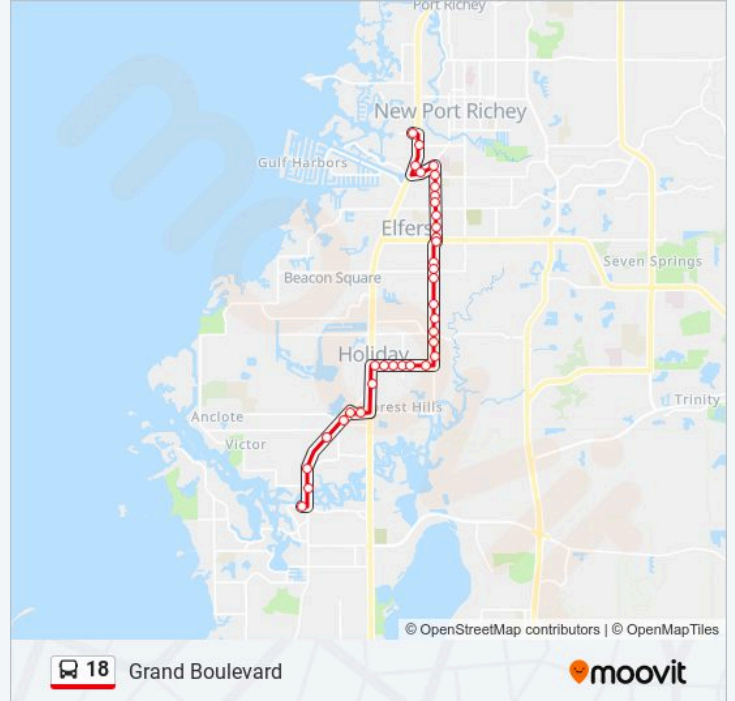

### Direction: North

35 stops

[VIEW LINE SCHEDULE](#)

- Arfaras St & Dodecanese Blvd
- Alt Us 19 & Anclote Rd Nb
- Alt Us 19 & Dixie Hwy
- Alt Us 19 & Berkley Ave
- Alt Us 19 & Louis Ave
- Alt Us 19 & Flora Ave Nb
- Flora Ave & Us 19
- Us 19 & Bartelt Rd
- Mile Stretch Dr & Ardsley Ln
- Mile Stretch Dr & Abacus Rd
- Mile Stretch Dr & Knollwood Dr
- Mile Stretch Dr & Arcadia Rd
- Mile Stretch Dr & Patriot Ln
- Mile Stretch Dr & Harpoon Dr
- Grand Blvd & Berry Hill Rd
- Grand Blvd & Baumann Ln
- Grand Blvd & Perrine Ranch Rd
- Grand Blvd & Chaparral Ln
- Grand Blvd & Auld Ln
- Grand Blvd & Elk Horn Blvd
- Grand Blvd & Moog Rd

### 18 bus Info

**Direction:** North

**Stops:** 35

**Trip Duration:** 25 min

**Line Summary:**

Grand Blvd & Dove Dr

Grand Blvd & Sr 54

Grand Blvd & Sr 54

Grand Blvd & Grey St

Grand Blvd & Sunshine Park Dr

Grand Blvd & Daisy Dr

Grand Blvd & Violet Dr

Grand Blvd & Dahlia Ave

Grand Blvd & Cecelia Dr

Marine Pkwy & Grand Blvd

Marine Pkwy & Hemlock Dr

Us 19 & Marine Pkwy

Us Highway 19 & Gulf Blvd

Cross Bayou Blvd & Us 19

**Direction: South**

38 stops

[VIEW LINE SCHEDULE](#)

Cross Bayou Blvd & Us 19

Cross Bayou Blvd & Fire Station Dr Wb