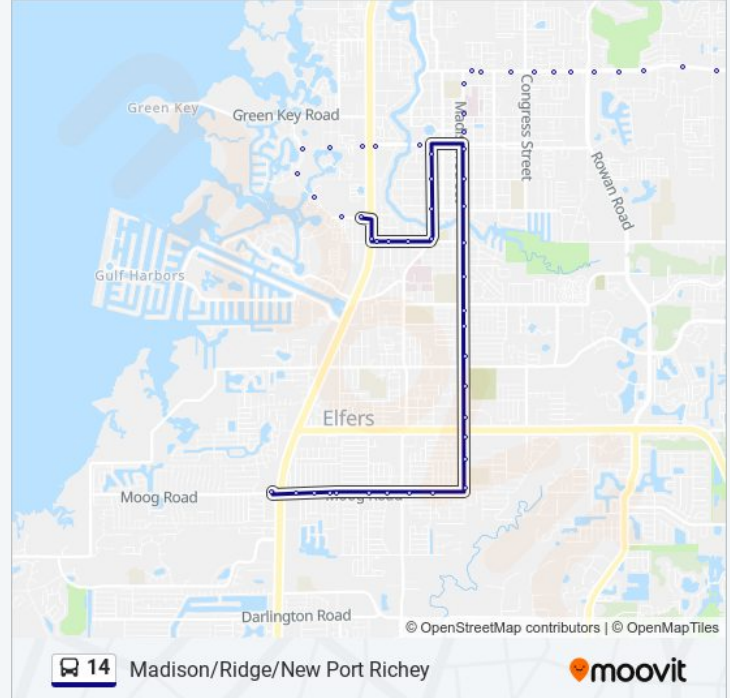

Massachusetts Ave & Rowan Rd

Massachusetts Ave & Runnel Rd

Massachusetts Ave & Magnolia Valley Dr

Massachusetts Ave & Cedarcrest Rd

Massachusetts Ave & Osteen Rd

Massachusetts Ave & Shady Acres Blvd

Little Rd & De Cubellis Rd

Little Rd & Liman Dr (Northbound)

Little Rd & Citizen Dr

Little Rd & Ross Ln

Little Rd & King Helie Blvd

Ridge Rd & Little Rd

Ridge Rd & Bass Lake Dr

Ridge Rd & Sycamore Dr

Ridge Rd & Tanglewood Dr

Ridge Rd & Tanglewood Dr

Ridge Rd & Airway Blvd (Phsc West Campus)

Direction: Southbound

73 stops

[VIEW LINE SCHEDULE](#)

Ridge Rd & Airway Blvd (Phsc West Campus)

Ridge Rd & Tanglewood Dr

Ridge Rd & Tanglewood Dr

Ridge Rd & Sycamore Dr

Ridge Rd & Bass Lake Dr

Ridge Rd & Broad St

Little Rd & Ridge Rd

Little Rd & King Helie Blvd

Little Rd & Arevee Dr

Little Rd & Citizens Dr

Little Rd & Liman Dr (Southbound)