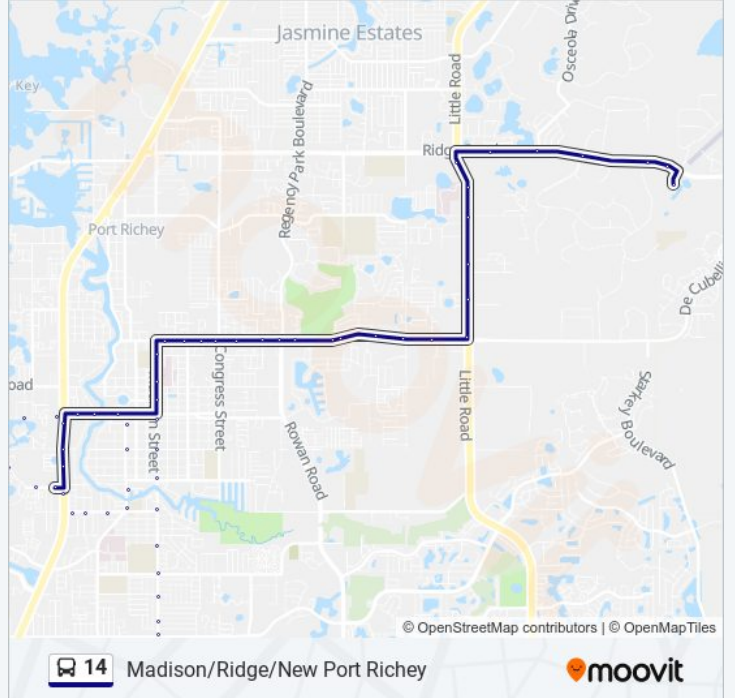

Sea Forest Dr & Seagull Dr

Sea Forest Dr & Main St

Main St & Werner Ave

Main St & Us 19

Main St & Us 19

Main St & Bank St

Madison St & Central Ave (Northbound)

Madison St & Indiana Ave

Ridge Rd & Sycamore Dr

Ridge Rd & Bass Lake Dr

Ridge Rd & Broad St

Little Rd & Ridge Rd

Little Rd & King Helie Blvd

Little Rd & Arevee Dr

Little Rd & Citizens Dr

Little Rd & Liman Dr (Southbound)

14 bus Info

Direction: Southbound

Stops: 73

Trip Duration: 55 min

Line Summary:

Massachusetts Ave & Bellaire Ter
Massachusetts Ave & Congress St
Massachusetts Ave & Lenape Cir
Massachusetts Ave & Van Buren St
Massachusetts Ave & Marmoset St
Madison St & Kentucky Ave
Madison St & Virginia Ave
Madison St & Central Ave (Southbound)
Main St & S Bank St
Main St & River Rd
Main St & Us 19 (Westbound)
Us 19 & Main St
Us 19 & S Rd
Us 19 & Imperial Dr
Cross Bayou Blvd & Us 19
Cross Bayou Blvd & Fire Station Dr Wb
Sea Forest Dr & Elisabethan Ln
Sea Forest Dr & Seagull Dr
Sea Forest Dr & Main St
Main St & Werner Ave
Main St & Us 19
Us 19 & Main St
Us 19 & S Rd
Us 19 & Imperial Dr
Us Highway 19 & Cross Bayou
Gulf Blvd & Us Highway 19
Gulf Dr & Charles St
Gulf Dr & Water St
Grand Blvd & Gulf Dr
Grand Blvd & Dailey Ln
Grand Blvd & Illinois Ave
Grand Blvd & Missouri Ave
Madison St & Nebraska Ave

Madison St & Illinois Ave

Madison St & Louisiana Ave

Madison St & Gulf Dr

Madison St & School Rd

Madison St & Cecelia Dr

Madison St & Dahlia Ave

Madison St & 11th Ave

Madison St & Trouble Creek Rd