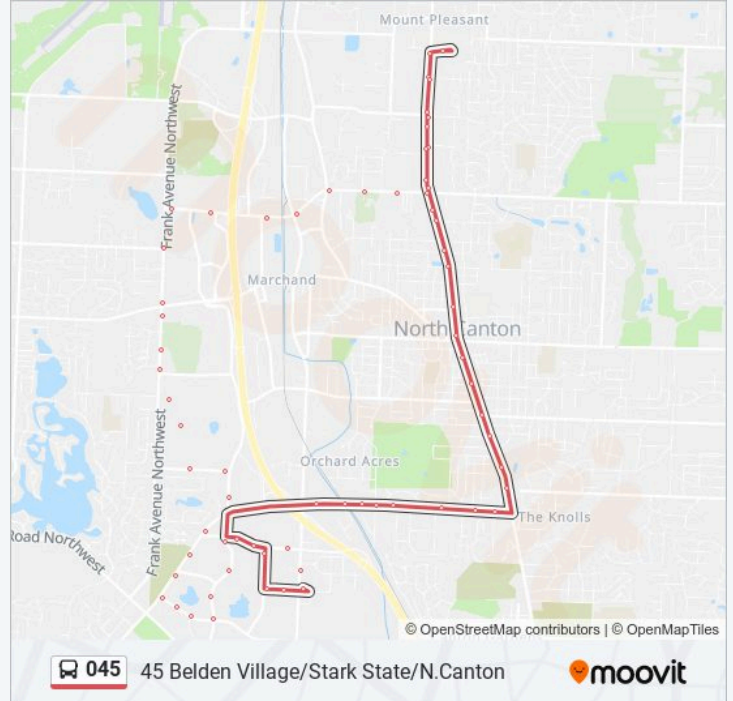

Use the Moovit App to find the closest 045 bus station near you and find out when is the next 045 bus arriving.

Direction: 45 Belden Village/Stark State/N.Canton

68 stops

[VIEW LINE SCHEDULE](#)

- Belden Village Transit Center
- Whipple Ave And 50th St NW
- Belden Village Ave at Westfield Mall
- Dressler Rd And Belden Village Ave NW
- Dressler Rd NW 4800 Block
- Dressler Rd NW 4700 Block
- Dressler Rd And Munson Ave NW
- Munson Ave And Steven Cir NW
- Munson Ave And Douglas Cir NW
- Munson Ave And Everhard Rd NW
- Everhard Rd NW 4900 Block
- Everhard Rd NW 4800 Block
- Everhard Rd And Belden Village St NW
- Dressler Rd NW 5500 Block
- University Dr And Dressler Rd NW
- Kent State Coference Center
- Kent State University Main Hall
- Stark State College
- Frank Rd And Mega St NW
- Frank Rd NW 6400 Block
- Frank Rd And Portage Rd NW

045 bus Info

Direction: 45 Belden Village/Stark State/N.Canton

Stops: 68

Trip Duration: 55 min

Line Summary:

Frank Rd And Portage Rd NW North
Frank Rd And Huckleberry St NW
Applegrove St And Frank Rd NW
Applegrove St And Sunset Strip Ave NW
Applegrove St And Freedm Ave NW
Applegrove St And Whipple Ave NW
Applegrove St And Pittsburg Ave NW
Applegrove St And Lupe Ave NW
Applegrove St And Pasadena Blvd NW
Applegrove St And S Main St
N Main St And Applegrove St North
N Main St And Wilber Dr
N Main St And Orion Rd
Cleveland Ave N And Bretton St
Whitewood
Cleveland Ave N And Whitewood St
Cleveland Ave N And Bretton St
N Main St And Orion Rd
N Main St 1700 Block
N Main St 1600 Block
N Main St 1400 Block
N Main St at N. Canton Post Office
N Main St And 11th St
N Main St And 9th St
N Main St And 7th St
N Main St And Charlotte St
N Main St And Maple St
S Main St And Blitzer St
N Main St And Bachtel St
N Main St And Schneider St
N Main St And James St
N Main St 1300 Block