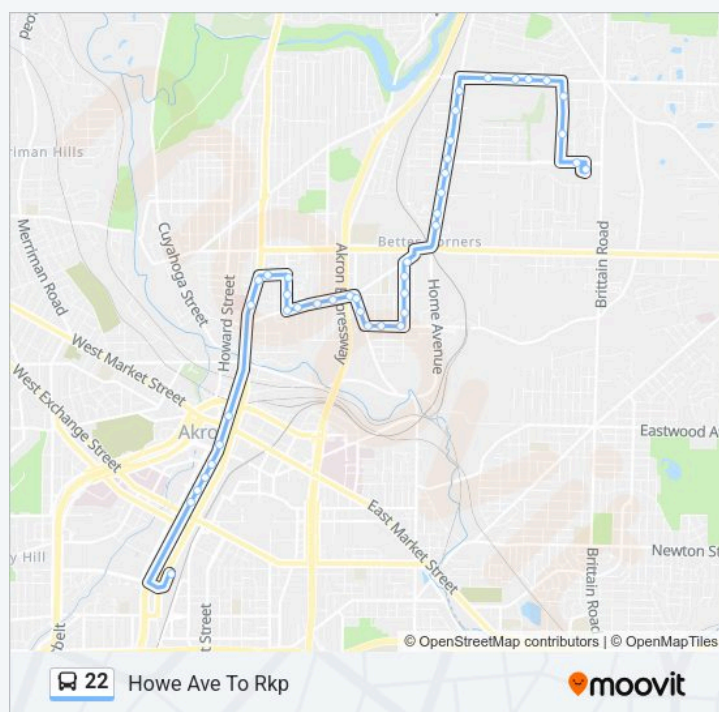

Glenwood Ave & Dayton St

Dayton St & Way St

Dayton St & Cranz Pl

E. York St & Elma St

Wednesday 5:20 AM

Thursday 5:20 AM

Friday 5:20 AM

Saturday 5:20 AM-6:18 AM

Sunday Not Operational

22 bus Info

Direction: Howe Ave To Rkp

Stops: 42

Trip Duration: 29 min

Line Summary:

N. Main St & E. York St

N. Main St @ St. Thomas Hospital

N. High St & E. Market St

S. High St & Main Library

S. High St & E. Bowery St

S. High St @ County Courthouse

S. High St & State St

S. High St & Buchtel Ave

Rkp Transit Center

Direction: Howe Ave / Stow

Stops: 78

Trip Duration: 64 min

Line Summary:

Evans Ave & Clyde St

801 Davis St

Davis St & Fouse Ave

Davis St & Ralph St

Glenwood Ave & Davis St