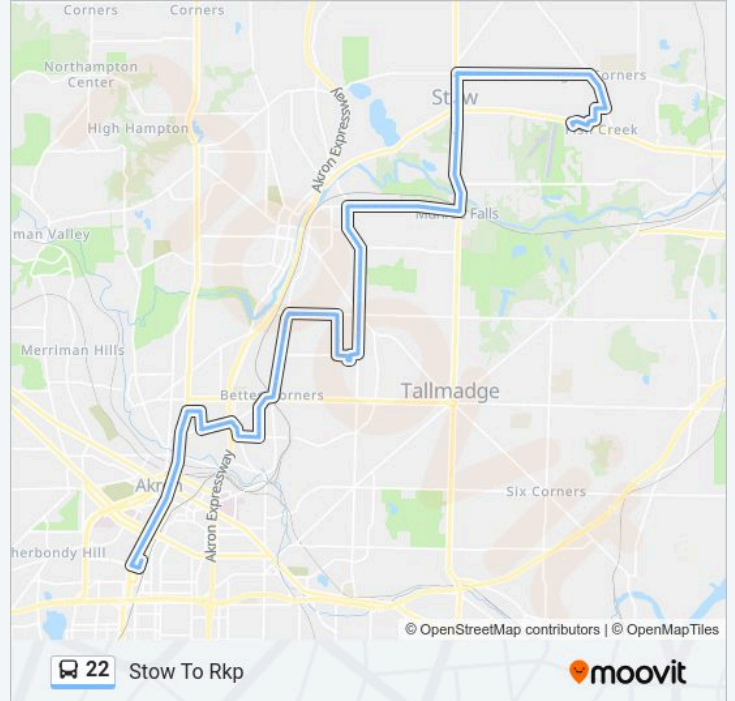

22 bus Info

Direction: Stow To Rkp

Stops: 81

Trip Duration: 60 min

Line Summary:

Munrore Falls & Waterworks Drive
Munroe Falls Ave & Providence Blvd
Munroe Falls Ave & Anderson Rd
Munroe Falls Ave & Sutton Dr
Munroe Falls Ave & Shirley Ann Dr
Munroe Falls Ave & Clara St
Bailey Rd & Munroe Falls Ave
Bailey Rd & Myrtle Ave
Bailey Rd & E. Broadway St
Bailey Rd & Save Ave
Bailey Rd & Highland Ave
Bailey Rd & Cooper Dr
Bailey Rd & Hanover St
Bailey Rd & Ridgecrest Dr
Bailey Rd & Buckingham Gate Blvd
Brittain Rd @ Chapel Hill
Brittain Rd & Independence Ave
Independence Ave & Brittain Rd
Independence Transit Center
Independence Ave @ Chapel Hill Mall
Buchholzer Blvd @ Chapel Hill Mall
Buchholzer Blvd @ Chapel Hill Mall
Howe Ave & Cliffside St
581 Howe Ave
Howe Ave @ Target
Howe Ave @ Home Depot
Main St & Howe Ave
Home Ave & Midway St
Home Ave & Jean Ave
Howe Ave & Independence Ave
Home Ave & Hogue Ave
Home Ave & Moe Dr

Home Ave & Kyle Ln

Home Ave & Devalera St

Glenwood Ave & Davis St

Davis St & Ralph St

Davis St & Fouse Ave

804 Davis St

Evans Ave & Clyde St

Evans Ave & Damon St

Evans Ave & Dan St

Dan St & Floyd St

Dan St & Fouse Ave

E. Glenwood Ave & Gorge Blvd

E. Glenwood Ave & Oxford Ave

E. Glenwood Ave & Zeller Ave

E. Glenwood Ave & Julien Ave

Glenwood Ave & Dayton St

S. High St @ County Courthouse

S. High St & State St

S. High St & Buchtel Ave

Rkp Transit Center

Direction: Howe Ave To Rkp

42 stops

[VIEW LINE SCHEDULE](#)

Independence Transit Center