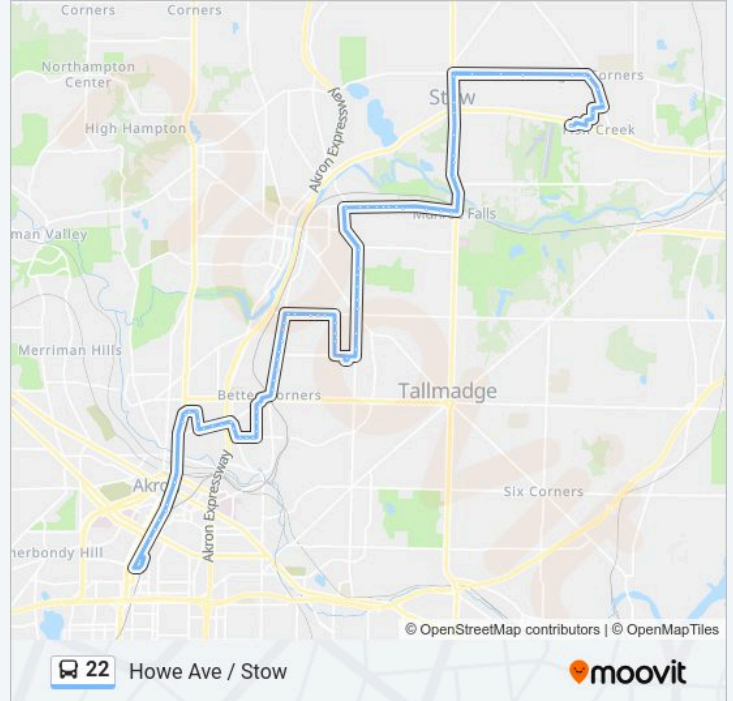

Stops: 78

Trip Duration: 64 min

Line Summary:

Evans Ave & Clyde St

801 Davis St

Davis St & Fouse Ave

Davis St & Ralph St

Glenwood Ave & Davis St

Independence Transit Center

Brittain Rd & Independence Ave

Brittain Rd @ Chapel Hill

Bailey Rd & W. Howe Ave

1301 Bailey Rd

Bailey Rd & Kennedy Blvd

Bailey Rd & Hanover St

Bailey Rd & Cooper Dr

Bailey St & Northmoreland Blvd

Bailey Rd & Munroe Falls Ave

Munroe Falls Ave & Shirley Ann Dr

Munroe Falls Ave & Sutton Dr

Munroe Falls Ave & Anderson Rd

Munroe Falls Ave & Providence Blvd

Munroe Falls Ave @ Cuy. Falls Parks Dept

Graham Rd & Fishcreek Rd

Fishcreek Rd & Graham Rd

Fishcreek Rd @ Cypress Park Apts

Fishcreek Rd & Lake Run Blvd

Stow Meijer

Kent Rd @ Target Plaza

Direction: Howe Ave / ITC

42 stops