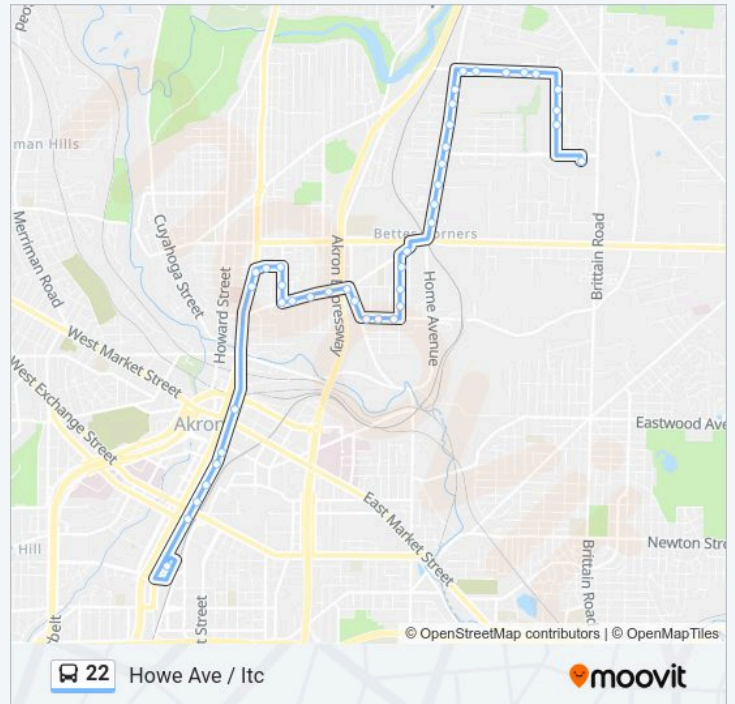

Friday	11:00 PM
Saturday	Not Operational
Sunday	Not Operational

22 bus Info

Direction: Howe Ave / Itc

Stops: 42

Trip Duration: 30 min

Line Summary:

Howe Ave @ Marcs

536 Howe Ave

Howe Ave & Cliffside St

Buchholzer Blvd & Howe Ave

1912 Buchholzer Blvd

Buchholzer Blvd @ Chapel Hill Mall

Independence Transit Center

22 bus time schedules and route maps are available in an offline PDF at moovitapp.com. Use the Moovit App to see live bus times, train schedule or subway schedule, and step-by-step directions for all public transit in Cleveland.