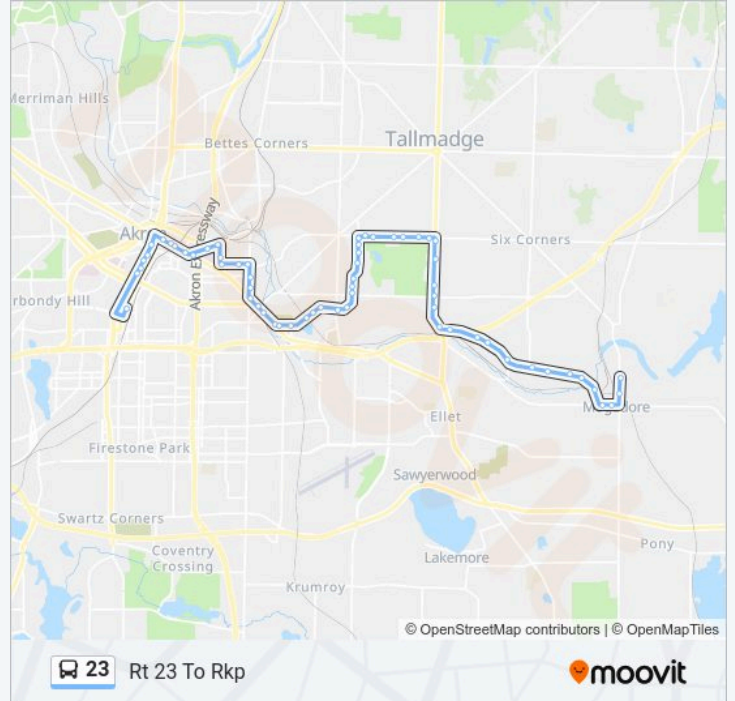

Gilchrist Rd @ Rubbermaid

Gilchrist Rd @ Asw

Gilchrist Rd & Mogadore Industrial Pkwy

Mogadore Rd & Gilchrist Rd

Mogadore Rd & Pearl Rd

N Cleveland Ave & Riverside Dr

Cleveland Ave & Metro Mogadore Turnaroun

**Direction: Goodyear Hts To Rkp**

62 stops

[VIEW LINE SCHEDULE](#)

Cleveland Ave & Metro Mogadore Turnaroun

Cleveland Ave & Spring St

Mogadore Rd & Cleveland Ave

Mogadore Rd & Gilchrist Rd

Gilchrist Rd & Mogadore Industrial Pkwy

N Canton Rd & Gilchrist Rd

Darrow Rd & Eastlawn Ave

Darrow Rd & Newton St

Darrow Rd & Income Dr

Darrow Rd & Cooledge Ave

Darrow Rd & Eastwood Ave

**23 bus Time Schedule**

Goodyear Hts To Rkp Route Timetable:

**Direction:** Goodyear Hts To Rkp

**Stops:** 62

**Trip Duration:** 42 min

**Line Summary:**

Eastwood Ave & Darrow Rd  
Eastwood Ave & Village Pkwy  
Eastwood Ave & Meadow Glen  
Eastwood Ave & Eric Dr  
Eastwood Ave & Burbank Ave  
Eastwood Ave & Morningview Ave  
Goodyear Blvd & Eastwood Ave  
Goodyear Blvd & Osage Ave  
Goodyear Blvd & Onondago Ave  
Goodyear Blvd & Huguelet St  
Goodyear Blvd & Ottawa Ave  
Goodyear Blvd & Honodle Ave  
Goodyear Blvd & Newton St  
Goodyear Blvd & Battery B St  
Goodyear Blvd & Brittain Rd  
Goodyear Blvd & Pioneer St  
Goodyear Blvd & Colony Cresnet  
Goodyear Blvd & Pondview Ave  
Goodyear Blvd & Kelly Ave  
Goodyear Blvd & E. Market St  
E. Market St & Goodyear Blvd  
E. Market St & Fulton St  
E. Market St & Broad St  
E. Market St & N. Arlington St  
N. Arlington St & Mcnaughton St  
N. Arlington St & E. Buchtel Ave  
Hazel St & N. Arlington St  
Hazel St & Jewett St  
Hazel St & N. Adams St  
N. Adams St & Upson St  
N. Forge St & N. Adams St  
N. Forge St & N. Adolph St