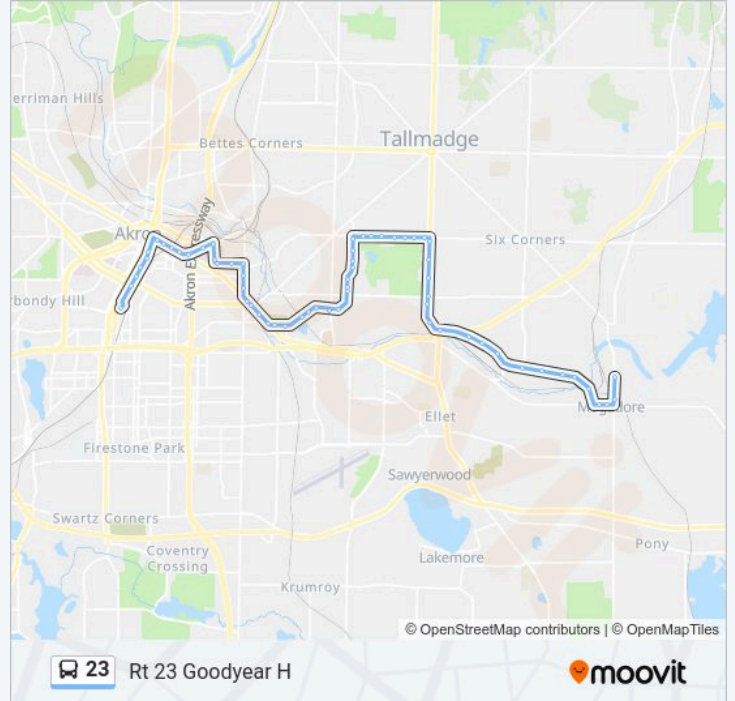

Goodyear Blvd & Ottawa Ave

Goodyear Blvd & Tonawanda Ave

Goodyear Blvd & Huguelet St

Goodyear Blvd & Onondago Ave

Goodyear Blvd & Eastwood Ave

Eastwood Ave & Morningview Ave

Eastwood Ave & Burbank Ave

Eastwood Ave & Eric Dr

Eastwood Ave & Narragansett Dr

Eastwood Ave @ Goodyear Hts Metro Park

Eastwood Ave & Village Pkwy

Eastwood Ave & Darrow Rd

Darrow Rd & Eastwood Ave

Darrow Rd & Cooledge Ave

Darrow Rd & Income Dr

Darrow Rd & Newton St

Darrow Rd & Eastlawn Ave

N Canton Rd & Gilchrist Rd

Gilchrist Rd & Canton Rd

Gilchrist Rd & I-76

Gilchrist Rd & Kennedy Rd

2850 Gilchrist Rd

Gilchrist Rd & Munroe Falls Rd

Gilchrist Rd @ Rubbermaid

**Direction: Goodyear Hts To Rkp**

62 stops

[VIEW LINE SCHEDULE](#)

Cleveland Ave & Metro Mogadore Turnaroun

Cleveland Ave & Spring St

Mogadore Rd & Cleveland Ave

Mogadore Rd & Gilchrist Rd

Gilchrist Rd & Mogadore Industrial Pkwy