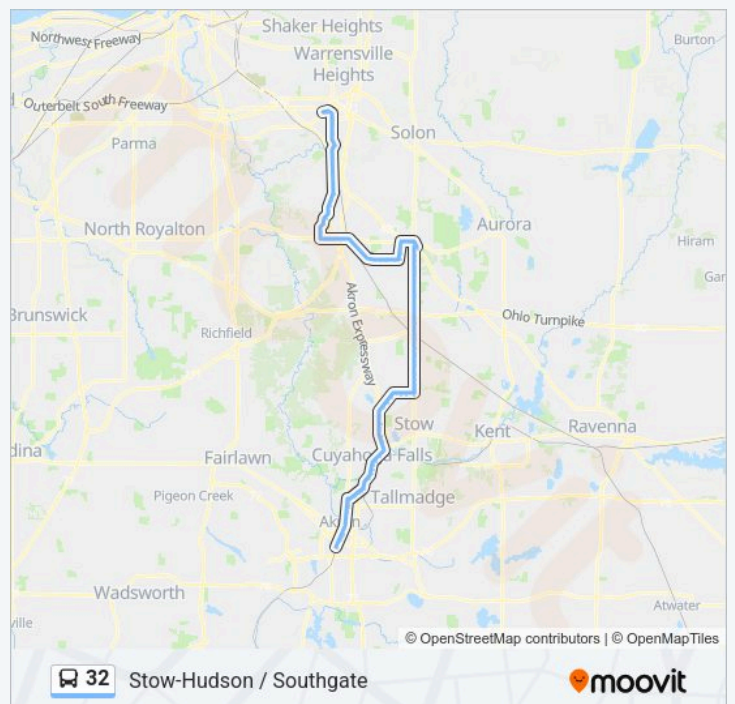

127 stops

[VIEW LINE SCHEDULE](#)

- Rkp Transit Center
- S. Broadway @ Depot Apartments
- S. Broadway & E. Butchel Ave
- S. Broadway St & E. State St
- S. Broadway St & E. Bowery St
- S. Broadway St & E. Mill St
- N. Broadway St & E. Market St
- N. Main St & Olive St
- N. Main St & E. York St
- N. Main St & E. Tallmadge Ave
- N. Main St & E. Tallmadge Ave
- N. Main St & Frances Ave
- N. Main St & E. Cuyahoga Falls Ave
- E. Cuyahoga Falls Ave & Thayer St
- E. Cuyahoga Falls Ave & Dayton St
- E. Cuyahoga Falls Ave & Keener St
- E. Cuyahoga Falls Ave & Columbia Ave
- E. Cuyahoga Falls Ave & Big Falls Ave
- E. Cuyahoga Falls Ave & Patterson Ave
- E. Cuyahoga Falls Ave & Lexington Ave
- E. Cuyahoga Falls Ave & Corwin Ave
- Front St & Cuyahoga Falls Ave
- 2nd St & Harmon Ct

32 bus Time Schedule

Stow-Hudson / Southgate Route Timetable:

Monday	6:00 AM-10:00 PM
Tuesday	6:00 AM-10:00 PM
Wednesday	6:00 AM-10:00 PM
Thursday	6:00 AM-10:00 PM
Friday	6:00 AM-10:00 PM
Saturday	6:30 AM-7:30 PM
Sunday	Not Operational

32 bus Info

Direction: Stow-Hudson / Southgate

Stops: 127

Trip Duration: 111 min

Line Summary:

2nd St & Chestnut Blvd

2nd St & Sackett Ave

2nd St & Falls Ave