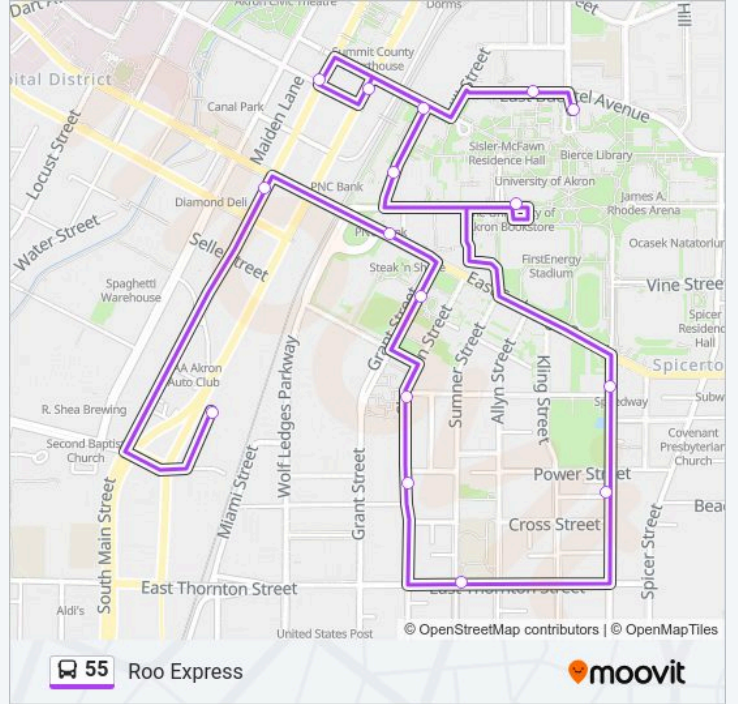

55 bus time schedules and route maps are available in an offline PDF at moovitapp.com. Use the Moovit App to see live bus times, train schedule or subway schedule, and step-by-step directions for all public transit in Cleveland.

© 2024 Moovit - All Rights Reserved