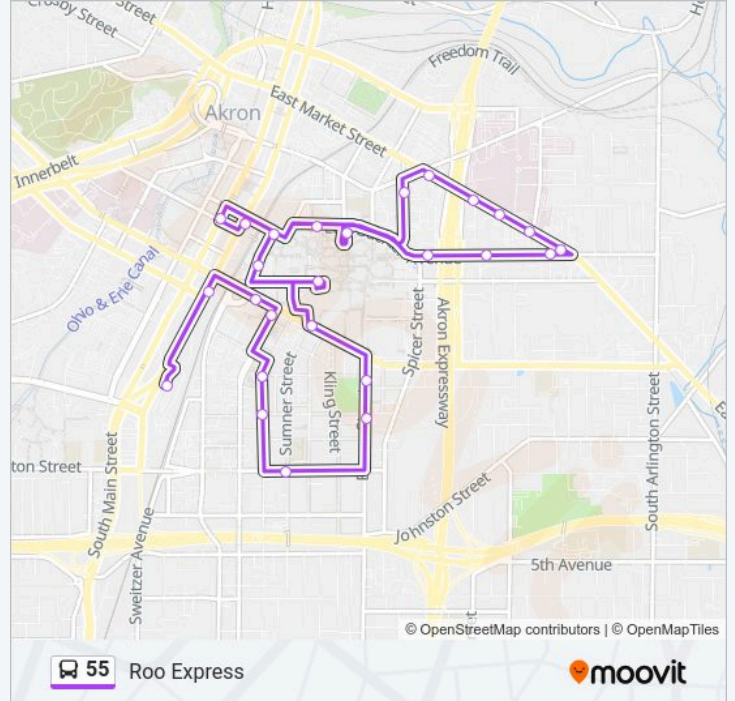

Direction: Roo Express

27 stops

[VIEW LINE SCHEDULE](#)

Rkp Transit Center

S. Broadway @ Depot Apartments

E. Exchange St & Arc Dr

Grant & Exchange

Sherman & Wheeler

55 bus Info

Direction: Roo Express

Stops: 27

Trip Duration: 24 min

Line Summary:

E. Market St & S. Adams St

E. Market St & Buchtel Ave

University Townhomes

Buchtel & Franklin St

Buchtel & Spicer St

S. College St @ Ua Arts & Sciences

Direction: Roo Express

16 stops

[VIEW LINE SCHEDULE](#)

S. College St @ Ua Arts & Sciences

North Deck Parking

S. High St & State St

S. Broadway St & E. State St

Wolf Ledges & University

Engineering Research Center

Student Union

Brown St & E. Exchange St

Braymor Student Housing

Thornton St & Sumner St