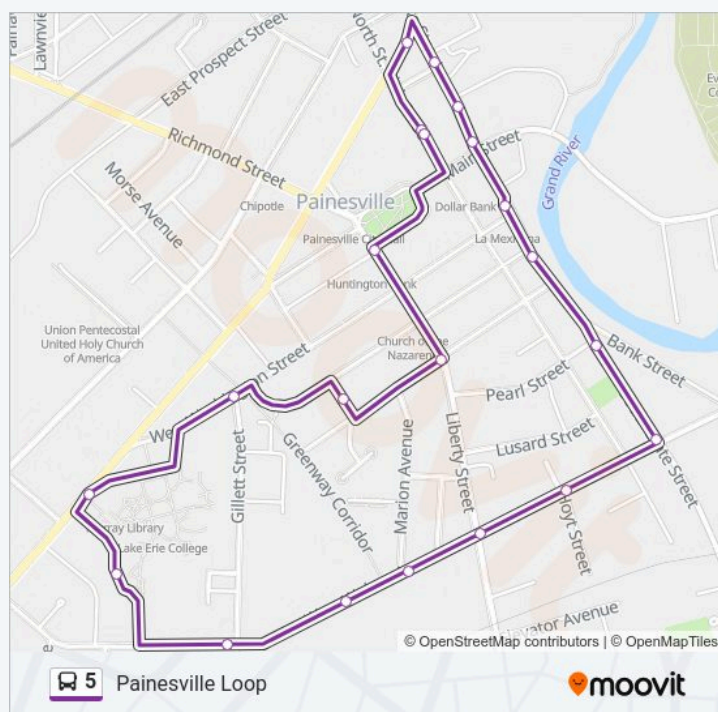

**Direction: Fairport**

49 stops

[VIEW LINE SCHEDULE](#)

- Painesville Transfer Center Depart
- E. Erie St. -T. & T. Bakery
- N. State St. & E. Prospect St.
- N. State St. & Chester St. (To Fairport)
- N. State St. & Williams St.
- N. State St. & Homeworth Ave.
- N.State St. & Sanders Ave.
- N. State St. & Hine Ave.
- N. State St. & Elm St.
- N. State St. & Skinner Ave.
- St. Clair Ext. & N. State St.
- Dollar General (Nb)
- East St. & New St.
- East St. & Independence St.
- East St. & New Fourth St.
- East St. & 2nd St.
- 2nd St. & Plum St.
- 2nd St. & Eagle St.
- 3rd St. & High St.
- Eagle St & 4th St.
- Eagle St. & 5th St.

**5 bus Info**

**Direction:** Fairport

**Stops:** 49

**Trip Duration:** 28 min

**Line Summary:**

Eagle St. & 6th St.

Eagle St. & 7th St.

Eagle St. & New St.

W. South St. & Liberty St.

The Tower- Lake Erie College Dorms

Painesville Transfer Center Arrive

Wednesday	5:33 AM-8:33 PM
Thursday	5:33 AM-8:33 PM
Friday	5:33 AM-8:33 PM
Saturday	8:33 AM-6:33 PM
Sunday	Not Operational

### 5 bus Info

**Direction:** Painesville Loop

**Stops:** 21

**Trip Duration:** 16 min

**Line Summary:**

5 bus time schedules and route maps are available in an offline PDF at [moovitapp.com](https://moovitapp.com). Use the Moovit App to see live bus times, train schedule or subway schedule, and step-by-step directions for all public transit in Cleveland.