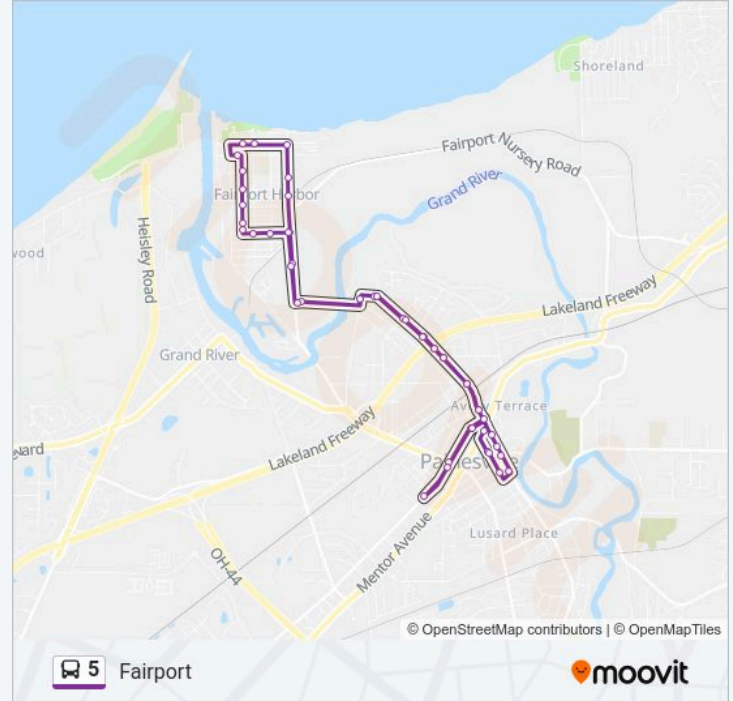

**Direction: Fairport**

49 stops

[VIEW LINE SCHEDULE](#)

- Painesville Transfer Center Depart
- E. Erie St. -T. & T. Bakery
- N. State St. & E. Prospect St.
- N. State St. & Chester St. (To Fairport)
- N. State St. & Williams St.
- N. State St. & Homeworth Ave.
- N.State St. & Sanders Ave.
- N. State St. & Hine Ave.
- N. State St. & Elm St.
- N. State St. & Skinner Ave.
- St. Clair Ext. & N. State St.
- Dollar General (Nb)
- East St. & New St.
- East St. & Independence St.
- East St. & New Fourth St.
- East St. & 2nd St.
- 2nd St. & Plum St.
- 2nd St. & Eagle St.
- 3rd St. & High St.
- Eagle St & 4th St.
- Eagle St. & 5th St.

**5 bus Info**

**Direction:** Fairport

**Stops:** 49

**Trip Duration:** 28 min

**Line Summary:**

Eagle St. & 6th St.

Eagle St. & 7th St.

Eagle St. & New St.

E. Jackson St. & Richmond St.

Jackson Towers

W. Jackson St. & Richmond St.

N. St Clair St & Jackson St (Eb)

Phelps St. & N. State St. - Morley Public Library

N. State St. & Latimore St.

S. State St. & Main St. -Key Bank

54 S. State St.

53 S. St. Clair St.

Painesville Transfer Center Arrive