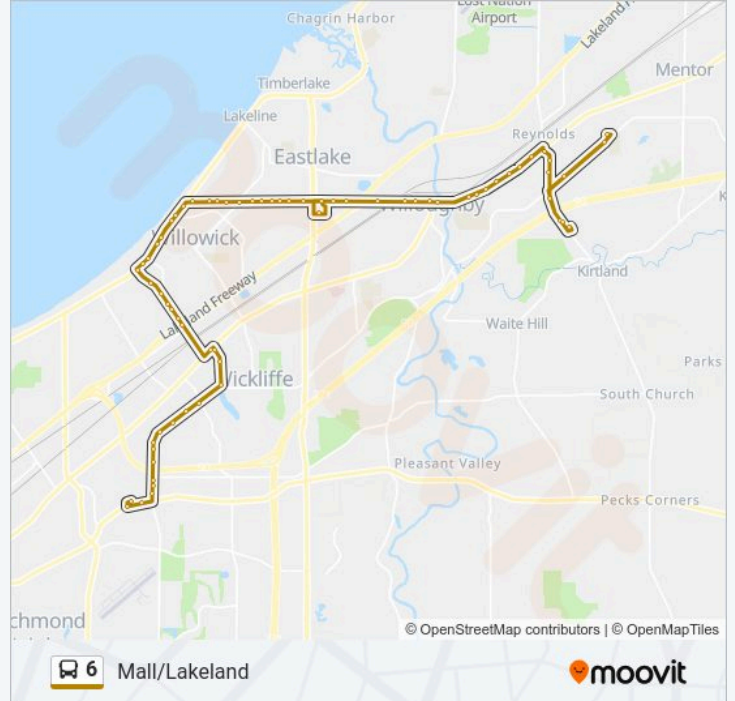

6 bus Info

Direction: Mall/Lakeland

Stops: 70

Trip Duration: 61 min

Line Summary:

E.288 St. & Forest Rd.

E.288 St. & W. Willowick Dr.

E.288 St. & Lakeshore Blvd.

Lakeshore Blvd. & E.291 St.

Lakeshore Blvd. & E.293 St.

Lakeshore Blvd. & Fairway Blvd.

Sr-283 Lakeshore Blvd. -Shoregate Shopping Center

Lakeshore Blvd. & E 305 St.

Lakeshore Blvd. & Rite-Aid Pharmacy

Lakeshore Blvd. & North Shore Mall

Vine St. & E. 340th St.

Vine St. & E. 343rd St.

Vine St. & Manor Park Dr.

Vine St. & E. 355th St. Classic Park

Eastlake Transit Center

Vine St. & E. 355th St. Classic Park

Vine St. & E.359th St.

Vine St. & E.364th St.

Vine St. & Lakeland Blvd.

Vine St. & Skiff St.

Vine St. & Church St.

Vine St. & Erie St.

Sr-20 Mentor Ave. & City Of Willoughby-Todd Field

Sr-20 Mentor Ave. & Fine Arts Association

Sr-20 Mentor Ave. & Kirtland Rd.