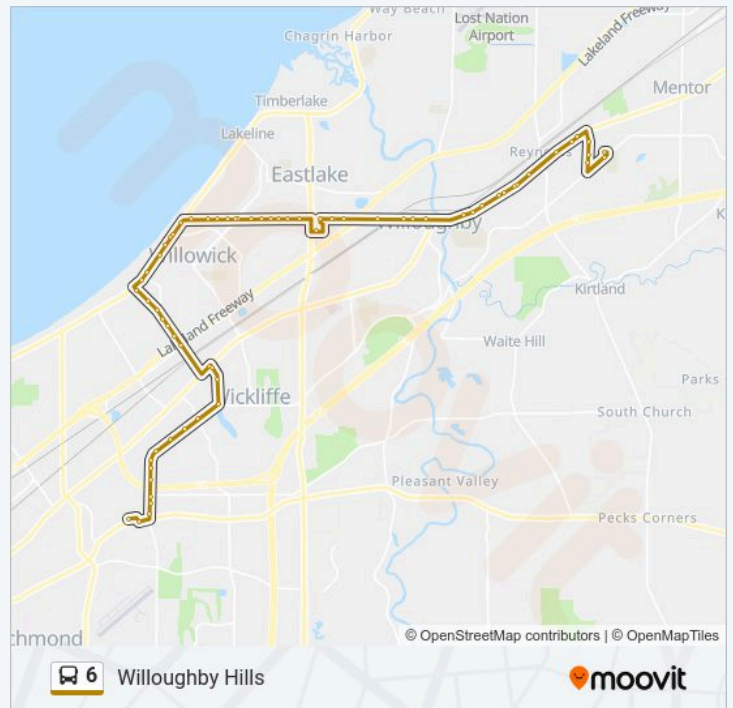

Sr-306 Reynolds Rd. & I-90 Ramp

Sr-84 Johnnycake Ridge Rd. & Steeplechase Rd.

Sr-84 Johnnycake Ridge Rd. & Deepwood Apts.

Great Lakes Mall

Direction: Willoughby Hills

66 stops

[VIEW LINE SCHEDULE](#)

Great Lakes Mall

Vine St. & E. 337th St.

Vine St. & Waverly Rd.

Vine St. & Springcrest Apts.

Willowick Dr. & Vine St.

32417 Vine St.

Vine St. & E. 322nd St. -St. Mary Magdalene Church

Vine St. & E. 320th St.

Vine St. & E. 317th St.

Vine St. & E. 312th St.

Sr-283 Lakeshore Blvd. & Shoregate Tower Apts.

Sr-283 Lakeshore Blvd. & Lake Metroparks

Sr-283 Lakeshore Blvd. & E.305th St.

Lakeshore Blvd. - Giant Eagle

Sr-283 Lakeshore Blvd. -Shoregate Shopping Center

Lakeshore Blvd. & E 294 St.

Sr-283 Lakeshore Blvd. & E.291st. St.

E 288 St. & Woodmere Dr.

E 288 St. & Acacia Dr.

E.288th. St. & Forest Rd.

Worden Rd. & Franklin Ave.

Worden Rd. & Halifax St. -City Of Wickliffe Comm.