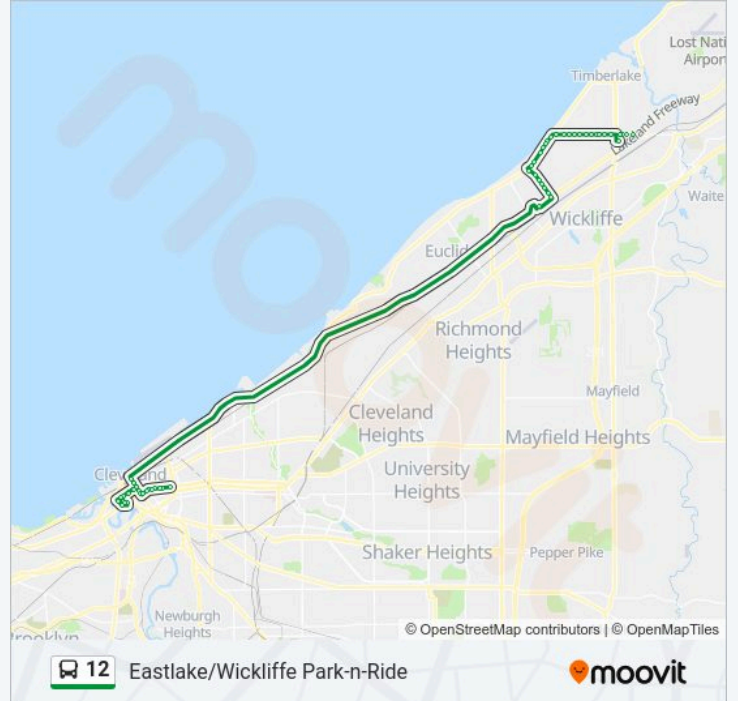

Lakeshore Blvd. - Giant Eagle

Sr-283 Lakeshore Blvd. -Shoregate Shopping Center

Lakeshore Blvd. & E 294 St.

Sr-283 Lakeshore Blvd. & E.291st. St.

E 288 St. & Woodmere Dr.

E 288 St. & Acacia Dr.

E.288th. St. & Forest Rd.

Worden Rd. & Franklin Ave.

Worden Rd. & Halifax St. -City Of Wickliffe Comm.

Worden Rd. & Robert St.

Worden Rd. & Lakeland Blvd.

Wickliffe Park-N-Ride (Depart)

E. 9th St. & Rta North Coast Rapid Station

E. 9th St. & Lakeside Ave. (Nw Corner)

E. 9th St. & Lakeside Ave. (Sw Corner)

St. Clair Ave. & E. 9th St.

St. Clair Ave. & E. 6th St. (North Side)

St. Clair & West Mall (Ne Corner)

St. Clair Ave. & Ontario St. (Ne Corner)

St. Clair Ave. & W. 3rd St. (Ne Corner)

St. Clair Ave. & W. 6th St.

W. 9th St. & St. Clair Ave.

W. 9th St. & Frankfort Ave..

W. Huron Rd. & Superior Ave. (Federal Courthouse)

W. 3rd St. & W. Prospect Ave.

W. Prospect Ave. -Tower City

W. 6th St. & Superior Ave.

St. Clair Ave. & W. 3rd St. (Sw Corner)

St. Clair Ave. & Ontario St. (Key Tower)

St. Clair Ave. & E. 6th St. (Sw Corner)

E. 9th St. & St. Clair Ave. (Sw Corner)