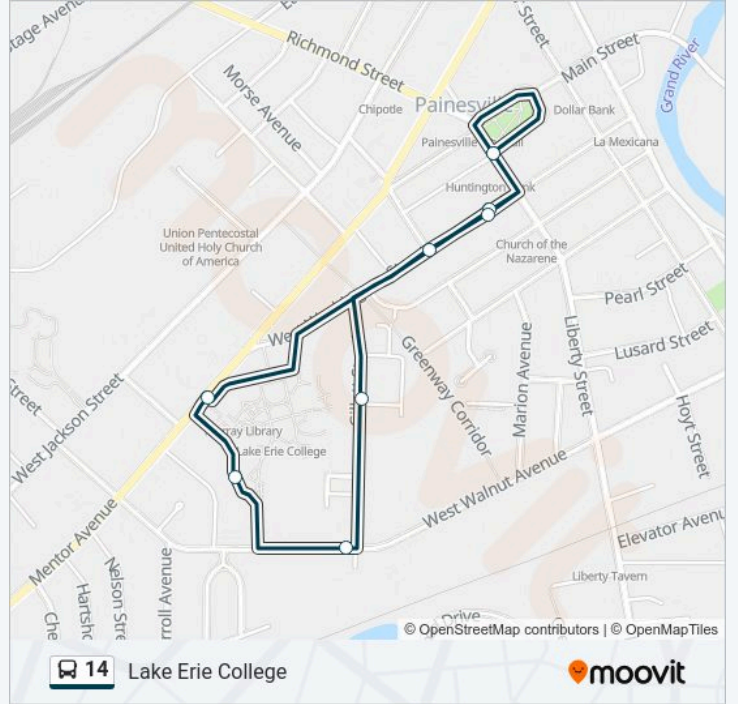

Direction: Lake Erie College

15 stops

[VIEW LINE SCHEDULE](#)

- The Tower- Lake Erie College Dorms
- W. Washington St. & Liberty St. (Wb)
- Royce Hall -Lake Erie College
- Osborne Athletic Center -Lake Erie College
- Campus Dorms - Lake Erie College
- Front Campus -Lake Erie College
- Sr-20 Mentor Ave. & Grant St.
- Equestrian Center -Lake Erie College
- Sr-20 Mentor Ave. & Nelson St.
- Campus Dorms - Lake Erie College
- Front Campus -Lake Erie College
- W. Washington St. & Gillett St.
- W. Washington St. & Wood St.
- W Washington St. & Liberty St. (Eb)
- The Tower- Lake Erie College Dorms

14 bus Info

Direction: Lake Erie College

Stops: 15

Trip Duration: 55 min

Line Summary:

Direction: Lake Erie College

9 stops

[VIEW LINE SCHEDULE](#)

W. Washington St. & Wood St.

W Washington St. & Liberty St. (Eb)

The Tower- Lake Erie College Dorms

14 bus Time Schedule

Lake Erie College Route Timetable:

Sunday	Not Operational
Monday	7:05 AM - 11:45 AM
Tuesday	7:05 AM - 11:45 AM
Wednesday	7:05 AM - 11:45 AM
Thursday	Not Operational
Friday	7:05 AM - 11:45 AM
Saturday	Not Operational

14 bus Info

Direction: Lake Erie College

Stops: 9

Trip Duration: 12 min

Line Summary:

14 bus time schedules and route maps are available in an offline PDF at moovitapp.com. Use the Moovit App to see live bus times, train schedule or subway schedule, and step-by-step directions for all public transit in Cleveland.