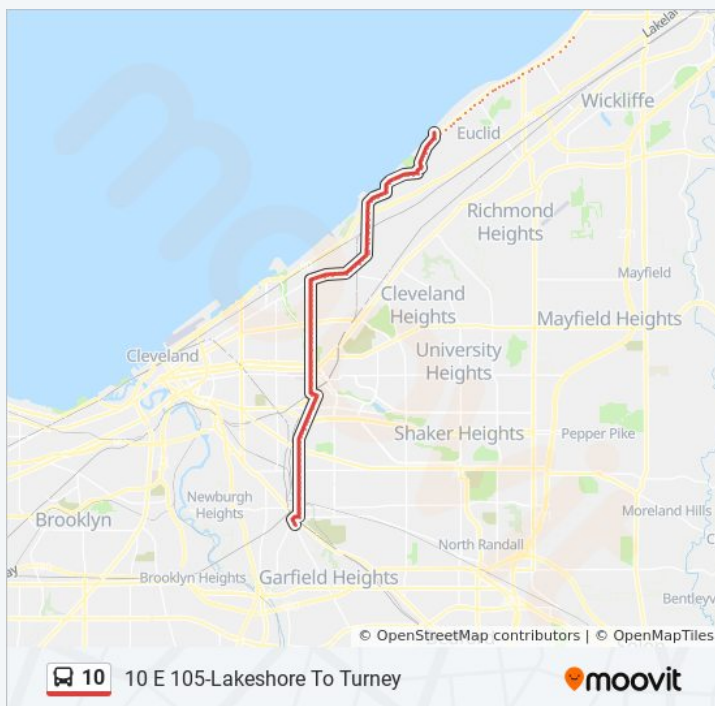

Stops: 125

Trip Duration: 66 min

Line Summary:

Lakeshore Blvd & E 209th St

Lakeshore Blvd & E 205th St

Lakeshore Blvd & E 204th St

Lakeshore Blvd & E 200th St

Lakeshore Blvd & E 197th St