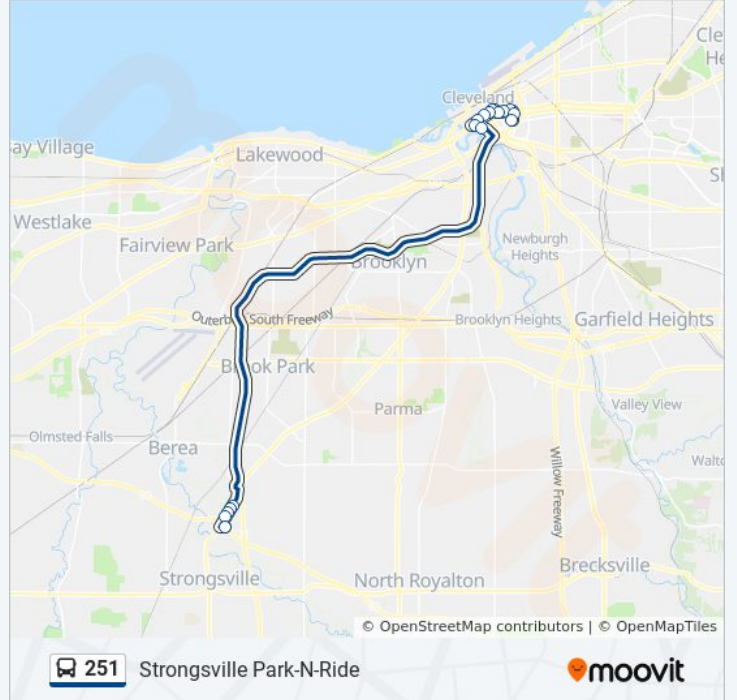

Stops: 50

Trip Duration: 44 min

Line Summary:

8367 Pearl Rd

Ontario St & Carnegie Av

Ontario St & Rocket Mortgage Fieldhouse

Ontario St & Prospect Av

Ontario St & Euclid Av

E 21st St & Chester Av (Csu)

Stj Transit Center

Direction: 251 To Strongsville Pnr

16 stops

[VIEW LINE SCHEDULE](#)

Stj Transit Center

E 22nd St & Euclid Av (Csu)

Chester Av & E 21st St

Chester Av & E 17th St

Chester Av & E 13th St

Superior Av & E 12th St

1027 Superior Av E

Superior Av & E 6th St

Public Square & East Roadway

Prospect Av & W 3rd St

Ontario St & Huron Rd

251 bus Info

Direction: 251 To Strongsville Pnr

Stops: 16

Trip Duration: 43 min

Line Summary:

Pearl Rd & Whitney Rd

Strongsville Park-N-Ride

251 bus time schedules and route maps are available in an offline PDF at moovitapp.com. Use the [Moovit App](#) to see live bus times, train schedule or subway schedule, and step-by-step directions for all public transit in Cleveland.