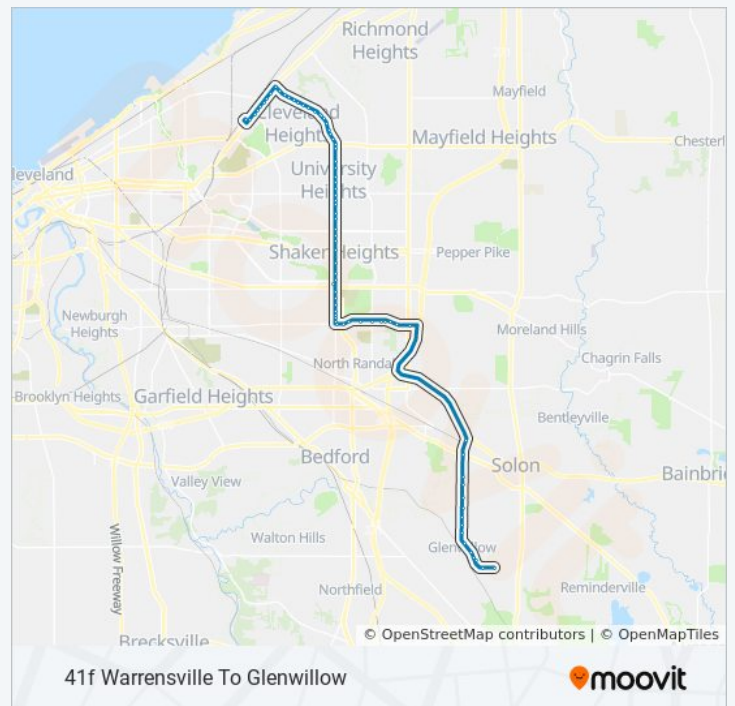

Stops: 76

Trip Duration: 55 min

Line Summary:

Warrensville Ctr Rd & Hillbrook Rd

Warrensville Ctr Rd & Meadowbrook Blvd

Warrensville Ctr Rd & University Blvd

Warrensville Ctr Rd & N Park Blvd

Warrensville Ctr Rd & Shelburne Rd