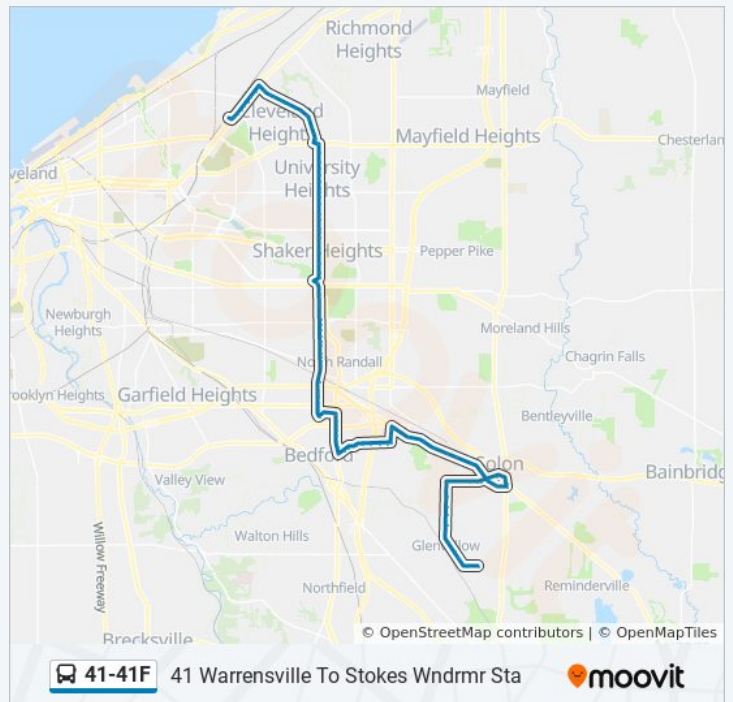

Southgate Transit Center Stop #2

Direction: 41 Warrensville To Stokes Wndrmr Sta

118 stops

[VIEW LINE SCHEDULE](#)

31200 Diamond Pkwy (Layover)

Diamond Pkwy & Victory Pkwy

Pettibone Rd & Cochran Rd

7905 Cochran Rd

Bainbridge Rd & Som Center Rd

Som Center Rd & Station St

Som Center Rd & Aurora Rd

Aurora Rd & Melbury Av

41-41F bus Time Schedule

41 Warrensville To Stokes Wndrmr Sta Route

Timetable:

Sunday	24 hours
Monday	24 hours
Tuesday	24 hours
Wednesday	24 hours
Thursday	24 hours
Friday	24 hours
Saturday	24 hours

41-41F bus Info

Direction: 41 Warrensville To Stokes Wndrmr Sta

Stops: 118

Trip Duration: 73 min

Line Summary:

32001 Aurora Rd

Aurora Rd & Camp Industrial Rd

Aurora Rd & Enterprise Pkwy

Aurora Rd & Cochran Rd

Aurora Rd & Hawthorn Pkwy

Aurora Rd & Hawthorne Valley Dr

Aurora Rd & Richmond Rd

25670 Aurora Rd

5568 Perkins Rd

Perkins Rd & Picone Ln

Perkins Rd & Columbus Rd