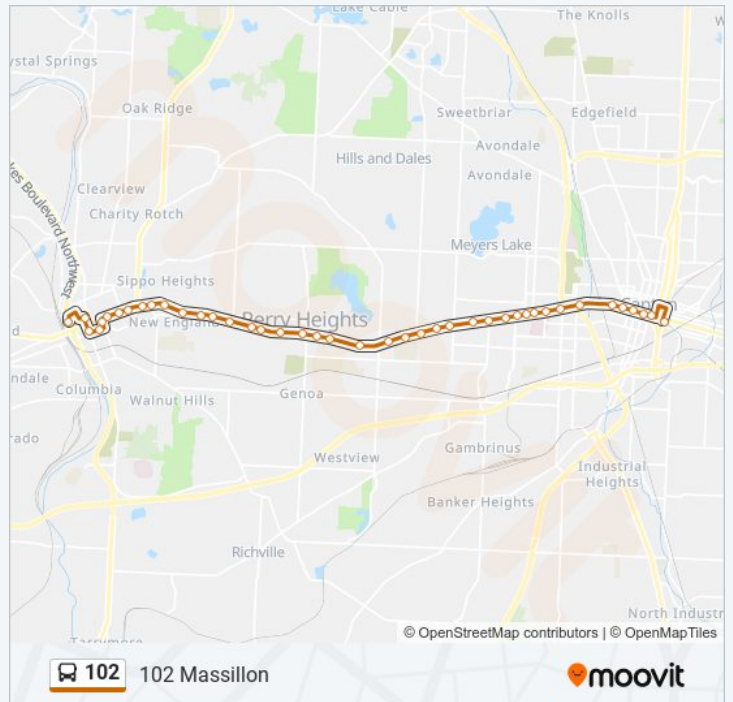

Direction: 102 Downtown Canton

45 stops

[VIEW LINE SCHEDULE](#)

- Massillon Transit Center
- Federal Ave NW - 200 Block
- Erie St S And Charles Ave SW
- Tremont Ave And 1st St SE
- 3rd St And Wellman Ave
- Lincoln Way E And 5th St
- Lincoln Way E And 7th St
- Lincoln Way E And 9th St
- Lincoln Way E And Wales Rd
- Lincoln Way E And Hess Blvd
- Lincoln Way E And 17th St
- Lincoln Way E And Tremont Ave
- Lincoln Way E And 22nd St
- Lincoln Way E And 24th St
- Lincoln Way E And 27th St
- Lincoln Way E And Gnau St
- Lincoln Way E And Austin Ave
- Lincoln Way E And Hinderer Ave
- Lincoln Way E And Genoa Ave
- Lincoln Way E And Highland Ave
- Lincoln Way E And Harding Ave
- Lincoln Way E And Leonard Ave

102 bus Info

Direction: 102 Downtown Canton

Stops: 45

Trip Duration: 40 min

Line Summary:

Lincoln Way E And Pershing Ave

Lincoln Way E And Perry Dr

W Tuscarawas St And Anna Ave

W Tuscarawas St And Fulton Rd

W Tuscarawas St 500 Block

W Tuscarawas St And Cleveland Ave

W Tuscarawas St And Market Ave

Cornerstone Transit Center

Direction: 102 Massillon

42 stops

[VIEW LINE SCHEDULE](#)

Lincoln Way E And 5th St

3rd St And Lincolnway E

Tremont Ave And 2nd St SE

102 bus Info

Direction: 102 Massillon

Stops: 42

Trip Duration: 40 min

Line Summary: