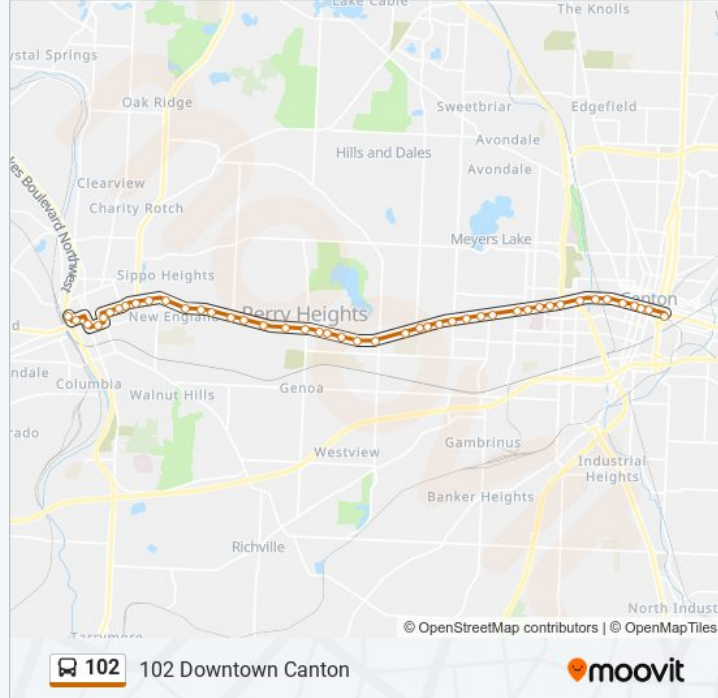

Direction: 102 Downtown Canton

45 stops

[VIEW LINE SCHEDULE](#)

- Massillon Transit Center
- Federal Ave NW - 200 Block
- Erie St S And Charles Ave SW
- Tremont Ave And 1st St SE
- 3rd St And Wellman Ave
- Lincoln Way E And 5th St
- Lincoln Way E And 7th St
- Lincoln Way E And 9th St
- Lincoln Way E And Wales Rd
- Lincoln Way E And Hess Blvd
- Lincoln Way E And 17th St
- Lincoln Way E And Tremont Ave
- Lincoln Way E And 22nd St
- Lincoln Way E And 24th St
- Lincoln Way E And 27th St
- Lincoln Way E And Gnau St
- Lincoln Way E And Austin Ave
- Lincoln Way E And Hinderer Ave
- Lincoln Way E And Genoa Ave
- Lincoln Way E And Highland Ave
- Lincoln Way E And Harding Ave
- Lincoln Way E And Leonard Ave

102 bus Info

Direction: 102 Downtown Canton

Stops: 45

Trip Duration: 40 min

Line Summary:

Lincoln Way E And Pershing Ave

Lincoln Way E And Perry Dr

W Tuscarawas St And Anna Ave

W Tuscarawas St And Fulton Rd

W Tuscarawas St 500 Block

W Tuscarawas St And Cleveland Ave

W Tuscarawas St And Market Ave

Cornerstone Transit Center

Direction: 102 Massillon

42 stops

[VIEW LINE SCHEDULE](#)

Cornerstone Transit Center

W Tuscarawas St And Market Ave

W Tuscarawas St And Cleveland Ave

W Tuscarawas St And Mckinley Ave

W Tuscarawas St And Fulton Rd

W Tuscarawas St And Newton Ave

102 bus Time Schedule