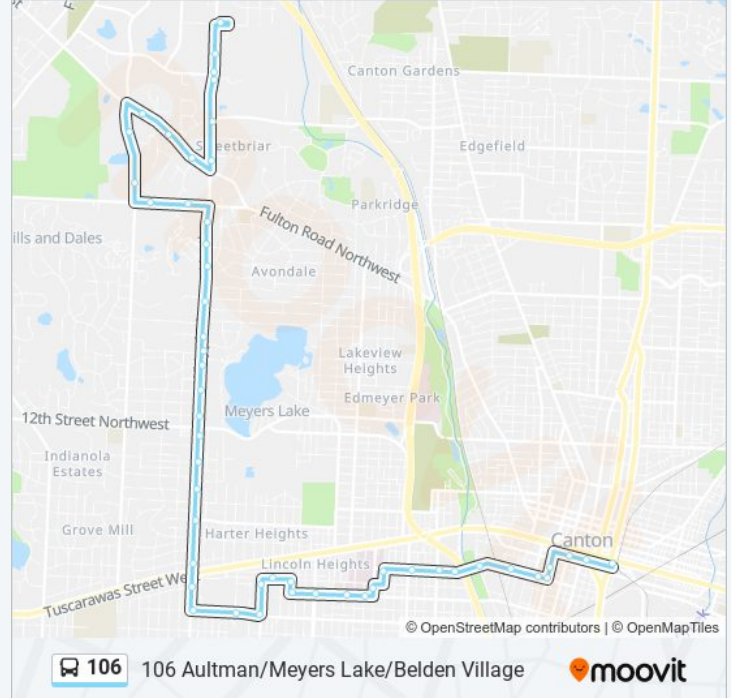

106 bus Info

Direction: 106 Aultman/Meyers Lake/Belden Village

Stops: 51

Trip Duration: 36 min

Line Summary:

Raff Rd And 11th St SW

11th St And Skotnicky Ct SW

11th St And Whipple Ave SW

Whipple Ave And 17th St NW

Whipple at Meyers Lake Landing Apts

Whipple Ave And 19th St NW

Whipple Ave And 22nd St NW

Whipple Ave NW 2400 Block

Whipple Ave And Avondale Ln NW

Whipple Ave And Hills And Dales NW

Hills And Dales 4400 Block

Hills And Dales Rd 4700 Block

Dressler 6200 Block

Dressler 4000 Block

Fulton 4400 Block

Fulton 4300 Block

Fulton And Francie Ave

Whipple Ave And Fulton Rd NW

Whipple Ave And 38th St NW

Whipple Ave And Munson St NW South

Whipple Ave And Munson St NW North

Whipple Ave at Springbrook Plaza

Belden Village Transit Center

50 stops

[VIEW LINE SCHEDULE](#)

- Belden Village Transit Center
- Whipple Ave NW at Springbrook Plaza
- Whipple Ave And Munson Ave NW
- Whipple Ave And 38th St NW
- Whipple Ave NW 3400 Block
- Fulton 4000 Block
- Fulton 4200 Block
- Fulton 4300 Block
- Fulton 4400 Block
- Dressler 4000 Block
- Dressler 3600 Block
- Hills And Dales 4700 Block
- Hills And Dales 4500 Block
- Whipple Ave And Hills And Dales Rd NW
- Whipple Ave And Avondale Blvd NW
- Whipple Ave NW 2400 Block
- Whipple Ave And 22nd St NW
- Whipple Ave And 19th St NW
- Whipple Ave NW 1800 Block
- Whipple Ave And 17th St NW
- Meyers Lake Plaza
- Whipple Ave And 12th St NW
- Whipple Ave And 9th St NW
- Whipple Ave And 7th St NW
- Whipple Ave And 3rd St NW
- Whipple Ave And Aurora St NW
- Whipple Ave And Tuscarawas St NW
- Whipple Ave And 7th St NW
- Whipple Ave And 11th St SW
- 11th St And Skotnicky Ct SW
- Raff Ave And 10th St SW