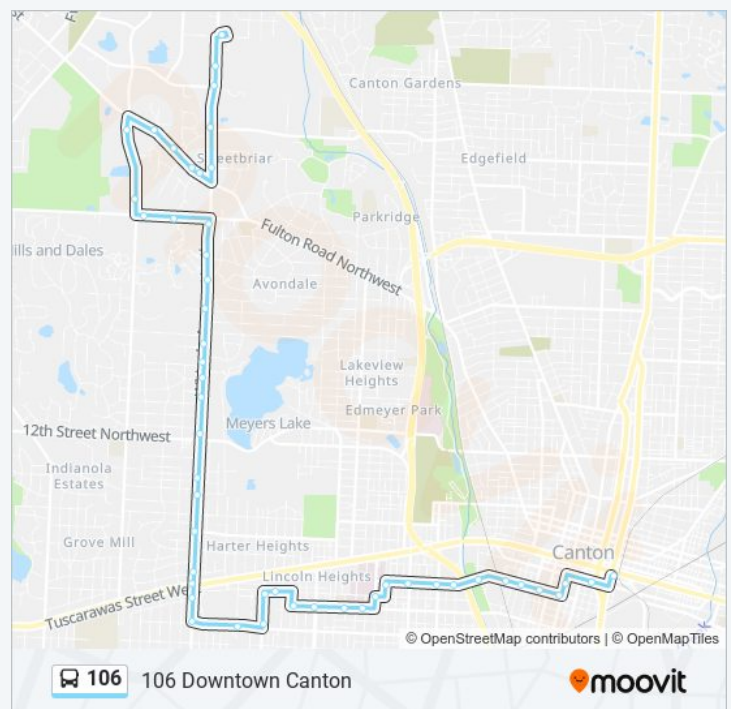

Whipple Ave And 17th St NW

Whipple at Meyers Lake Landing Apts

Whipple Ave And 19th St NW

Whipple Ave And 22nd St NW

Whipple Ave NW 2400 Block

Whipple Ave And Avondale Ln NW

Whipple Ave And Hills And Dales NW

Whipple Ave And 38th St NW

Whipple Ave And Munson St NW South

Whipple Ave And Munson St NW North

Whipple Ave at Springbrook Plaza

Belden Village Transit Center

50 stops

[VIEW LINE SCHEDULE](#)

- Belden Village Transit Center
- Whipple Ave NW at Springbrook Plaza
- Whipple Ave And Munson Ave NW
- Whipple Ave And 38th St NW
- Whipple Ave NW 3400 Block
- Fulton 4000 Block
- Fulton 4200 Block
- Fulton 4300 Block
- Fulton 4400 Block
- Dressler 4000 Block
- Dressler 3600 Block
- Hills And Dales 4700 Block
- Hills And Dales 4500 Block
- Whipple Ave And Hills And Dales Rd NW
- Whipple Ave And Avondale Blvd NW
- Whipple Ave NW 2400 Block
- Whipple Ave And 22nd St NW
- Whipple Ave And 19th St NW
- Whipple Ave NW 1800 Block
- Whipple Ave And 17th St NW
- Meyers Lake Plaza
- Whipple Ave And 12th St NW
- Whipple Ave And 9th St NW
- Whipple Ave And 7th St NW
- Whipple Ave And 3rd St NW
- Whipple Ave And Aurora St NW
- Whipple Ave And Tuscarawas St NW
- Whipple Ave And 7th St NW
- Whipple Ave And 11th St SW
- 11th St And Skotnicky Ct SW
- Raff Ave And 10th St SW

106 Downtown Canton Route Timetable:

Sunday	Not Operational
Monday	6:03 AM - 9:03 PM
Tuesday	6:03 AM - 9:03 PM
Wednesday	6:03 AM - 9:03 PM
Thursday	6:03 AM - 9:03 PM
Friday	6:03 AM - 9:03 PM
Saturday	6:03 AM - 9:03 PM

106 bus Info

Direction: 106 Downtown Canton

Stops: 50

Trip Duration: 37 min

Line Summary:

Raff Ave And 7th St SW

7th St SW 3500 Block

Bellflower Ave And 9th St SW