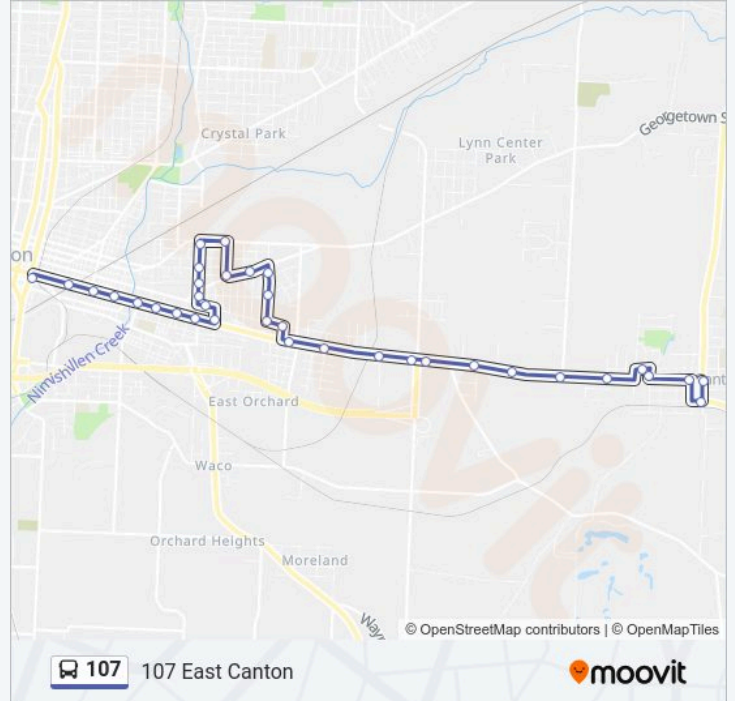

E Tuscarawas St And 2nd St NE

E Tuscarawas St And Rowland Ave NE

E Tuscarawas St And Wc Henderson Ave NE

Cornerstone Transit Center

Direction: 107 East Canton

35 stops

[VIEW LINE SCHEDULE](#)

Cornerstone Transit Center

107 bus Info

Direction: 107 East Canton

Stops: 35

Trip Duration: 25 min

Line Summary:

Gobel Ave And Georgetown Rd NE
 Georgetown Rd And Cornelia Ave NE
 Hamilton Ave NE 500 Block
 Hamilton Ave And 4th St NE
 Hamilton Ave And 3rd St NE
 3rd St And Dane Ave NE
 Lincoln St And Marietta Ave
 Lincoln St And Carrolldale Ave SE
 Lincoln St And Myerson Ave SE
 Lincoln St And Trump Rd SE - West
 Lincoln St And Trump Rd SE - East
 Lincoln St And Eastport Ave SE
 Lincoln St E 5100 Block
 Lincoln St And Broadway Ave SE
 Nassau St And Summit Ave SW
 Noble St W - Save A Lot
 Nassau St And S Plum St SW
 Nassau St And S Cedar St SW
 Walnut St And Wood St SW
 Wood St And Nassau St SW

Direction: 107 Marietta Ave.

22 stops

[VIEW LINE SCHEDULE](#)

Cornerstone Transit Center
 E Tuscarawas And Wc Henderson Ave SE
 E Tuscarawas And Archer Ct SE
 E Tuscarawas And Reta Ct SE
 E Tuscarawas And Warner Rd SE
 E Tuscarawas And Hartford Ave SE
 E Tuscarawas And Monroe Ave SE
 E Tuscarawas And Belden Ave SE
 Girard Ave And 2nd St NE

107 bus Info

Direction: 107 Marietta Ave.
Stops: 22

Trip Duration: 11 min
Line Summary:

- 3rd St And Crestmont Ave NE
- Belden Ave And 4th St NE
- Belden Ave And Georgetown Rd NE
- Belden Ave And 6th St NE
- Belden Ave And 8th St NE
- 8th St And Gobel Ave NE
- Gobel Ave And Georgetown Rd NE
- Georgetown Rd And Cornelia Ave NE
- Hamilton Ave NE 500 Block
- Hamilton Ave And 4th St NE
- Hamilton Ave And 3rd St NE
- 3rd St And Dane Ave NE
- Marietta Ave And Lincoln St NE