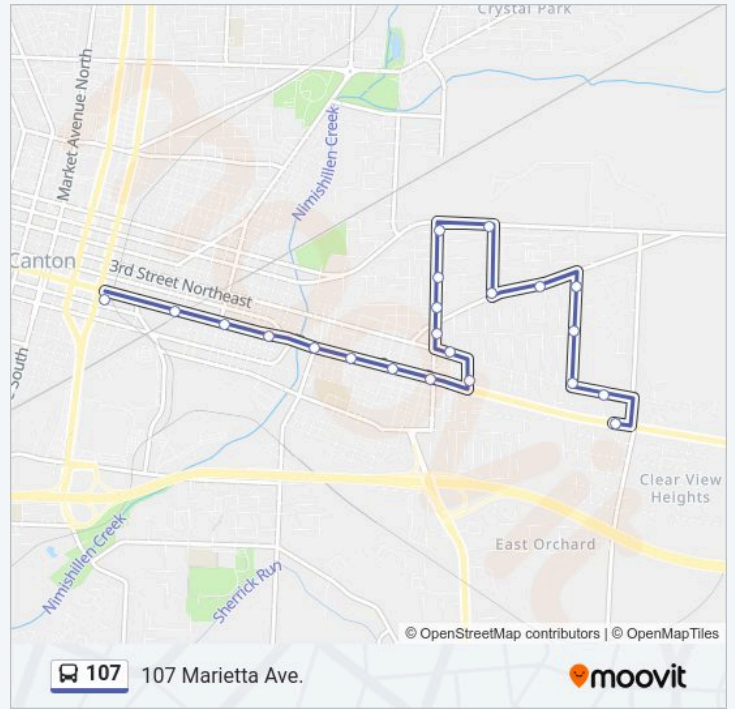

107 bus Info

Direction: 107 East Canton

Stops: 35

Trip Duration: 25 min

Line Summary:

Gobel Ave And Georgetown Rd NE
 Georgetown Rd And Cornelia Ave NE
 Hamilton Ave NE 500 Block
 Hamilton Ave And 4th St NE
 Hamilton Ave And 3rd St NE
 3rd St And Dane Ave NE
 Lincoln St And Marietta Ave
 Lincoln St And Carrolldale Ave SE
 Lincoln St And Myerson Ave SE
 Lincoln St And Trump Rd SE - West
 Lincoln St And Trump Rd SE - East
 Lincoln St And Eastport Ave SE
 Lincoln St E 5100 Block
 Lincoln St And Broadway Ave SE
 Nassau St And Summit Ave SW
 Noble St W - Save A Lot
 Nassau St And S Plum St SW
 Nassau St And S Cedar St SW
 Walnut St And Wood St SW
 Wood St And Nassau St SW

Direction: 107 Marietta Ave.

22 stops

[VIEW LINE SCHEDULE](#)

Cornerstone Transit Center
 E Tuscarawas And Wc Henderson Ave SE
 E Tuscarawas And Archer Ct SE
 E Tuscarawas And Reta Ct SE
 E Tuscarawas And Warner Rd SE
 E Tuscarawas And Hartford Ave SE
 E Tuscarawas And Monroe Ave SE
 E Tuscarawas And Belden Ave SE
 Girard Ave And 2nd St NE

107 bus Time Schedule

107 Marietta Ave. Route Timetable:

Sunday	Not Operational
Monday	6:45 AM - 9:15 PM
Tuesday	6:45 AM - 9:15 PM
Wednesday	6:45 AM - 9:15 PM
Thursday	6:45 AM - 9:15 PM
Friday	6:45 AM - 9:15 PM
Saturday	6:45 AM - 9:15 PM

107 bus Info

Direction: 107 Marietta Ave.
Stops: 22

Trip Duration: 11 min
Line Summary:

- 3rd St And Crestmont Ave NE
- Belden Ave And 4th St NE
- Belden Ave And Georgetown Rd NE
- Belden Ave And 6th St NE
- Belden Ave And 8th St NE
- 8th St And Gobel Ave NE
- Gobel Ave And Georgetown Rd NE
- Georgetown Rd And Cornelia Ave NE
- Hamilton Ave NE 500 Block
- Hamilton Ave And 4th St NE
- Hamilton Ave And 3rd St NE
- 3rd St And Dane Ave NE
- Marietta Ave And Lincoln St NE