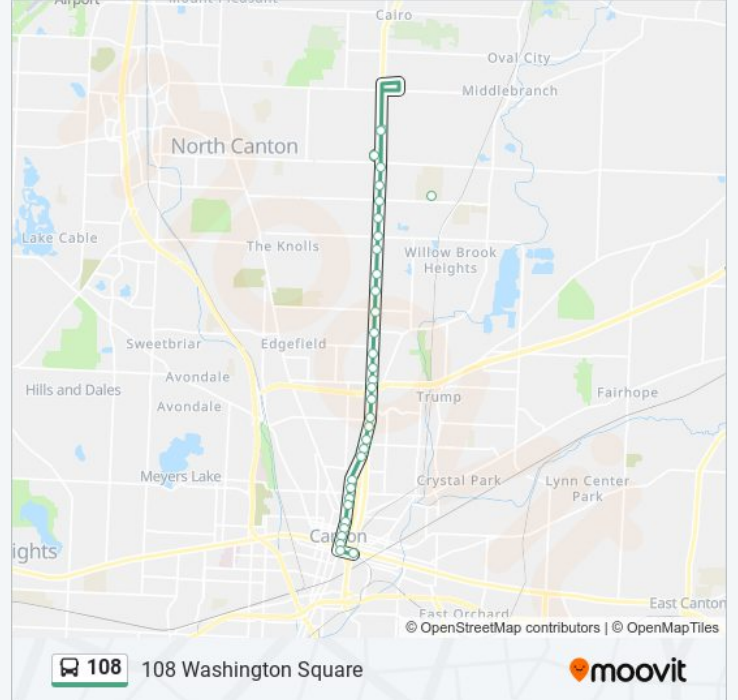

108 Downtown Canton

Get The App

The 108 bus line (108 Downtown Canton) has 2 routes. For regular weekdays, their operation hours are:  
 (1) 108 Downtown Canton: 6:14 AM - 9:14 PM (2) 108 Washington Square: 5:45 AM - 8:45 PM  
 Use the Moovit App to find the closest 108 bus station near you and find out when is the next 108 bus arriving.

**Direction: 108 Downtown Canton**

27 stops

[VIEW LINE SCHEDULE](#)

- Washington Square
- Market Ave N at Walsh University
- Market Ave N And Mcdowell St
- Market Ave N And Schneider Rd
- Market Ave N And West Commons St
- Market Ave N And Buena Vista St
- Market Ave N And Eastwood St
- Market Ave N And 47th St
- Market Ave N And 44th St
- Market Ave N And 38th St
- Market Ave N And 36th St
- Market Ave N And 32nd St
- Market Ave N And 30th St
- Market Ave N And 28th St
- Market Ave N And 25th St
- Market Ave N And 23rd St
- Market Ave N And 20th St
- Market Ave N 1700 Block
- Market Ave N And 14th St
- Market Ave N And 12th St
- Canton Civic Center
- Stark County Main Library

**108 bus Info**

**Direction:** 108 Downtown Canton

**Stops:** 27

**Trip Duration:** 26 min

**Line Summary:**

Market Ave N And 6th St  
 Market Ave N And 3rd St  
 Market Ave And Tuscarawas St  
 3rd St And Walnut Ave SE  
 Cornerstone Transit Center

**108 bus Info**

**Direction:** 108 Washington Square

**Stops:** 34

**Trip Duration:** 29 min

**Line Summary:**

Market Ave N And 33rd St  
Market Ave N And 36th St  
Market Ave N And 39th St  
Market Ave N And 44th St  
Market Ave N And 47th St  
Market Ave N And Eastwood St  
Market Ave N And Buena Vista St  
Market Ave N And 55th St  
Market Ave N And West Commons St  
Market Ave N And Schneider Rd  
Glenoak High School  
Market Ave N And Mcdowell St  
Market Ave N And Easton St  
Market Ave at First Christian Church  
Market Ave & Kingscote Cir  
Washington Square