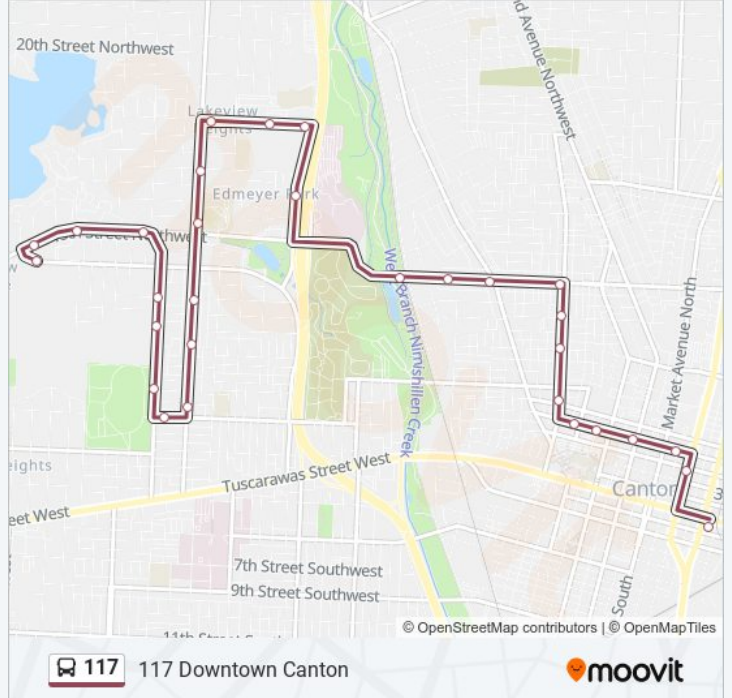

Direction: 117 Downtown Canton

30 stops

[VIEW LINE SCHEDULE](#)

- 12th St And 13th St NW
- 13th St And Cascade Cir NW
- 13th St And North Park Ave NW
- 13th St And Wertz Ave NW
- Wertz Ave And 11th St NW
- Wertz Ave And 9th St NW
- Wertz Ave And 6th St NW
- 4th St And Wertz Ave NW
- Broad Ave And 5th St NW
- Broad Ave And 8th St NW
- Broad Ave And 11th St NW
- Broad Ave And 13th St NW
- Broad Ave And Helen Ave NW
- 17th St And Broad Ave
- 17th St And Blake Ave
- 17th St And Harrison Ave NW
- Harrison Ave NW 1400 Block
- 12th St And Stadium Park Dr NW
- 12th St And Perkins Ave NW
- 12th St And Fulton Rd NW
- 12th St And Shorb Ave NW
- Shorb Ave And 10th St NW

117 bus Info

Direction: 117 Downtown Canton

Stops: 30

Trip Duration: 32 min

Line Summary:

Shorb Ave And 9th St NW
 Shorb Ave And 6th St NW
 5th St And High Ave NW
 5th NE And Wells
 5th St And Cleveland Ave NW
 5th St And Peidmont Ave NW
 Walnut Ave And 4th St NE
 Cornerstone Transit Center

Direction: 117 Mercy Medical/Fairgrounds

33 stops

[VIEW LINE SCHEDULE](#)

Cornerstone Transit Center
 Cherry Ave And 4th St NE
 6th St And Cherry Ave NE
 6th St And Market Ave NE
 Cleveland Ave And 6th St NW
 Cleveland Ave And 8th St NW
 Cleveland Ave And 10th St NW
 12th St NW And Shorb Ave
 12th St And Oxford Ave NW
 12th St And Fulton Rd NW
 12th St And Perkins Ave NW
 12th St And Stadium Park Dr NW
 Mercy Medical Center
 Viola Parkway And 13th St NW
 Helen Ave And Viola Ave NW
 Helen Pl And Broad Ave NW
 17th St And Broad Ave
 17th St And Blake Ave

117 bus Info

Direction: 117 Mercy Medical/Fairgrounds

Stops: 33

Trip Duration: 23 min

Line Summary:

17th St And Harrison Ave NW

Harrison Ave NW 1400 Block

Lake Rd Blvd NW at Veterans Park