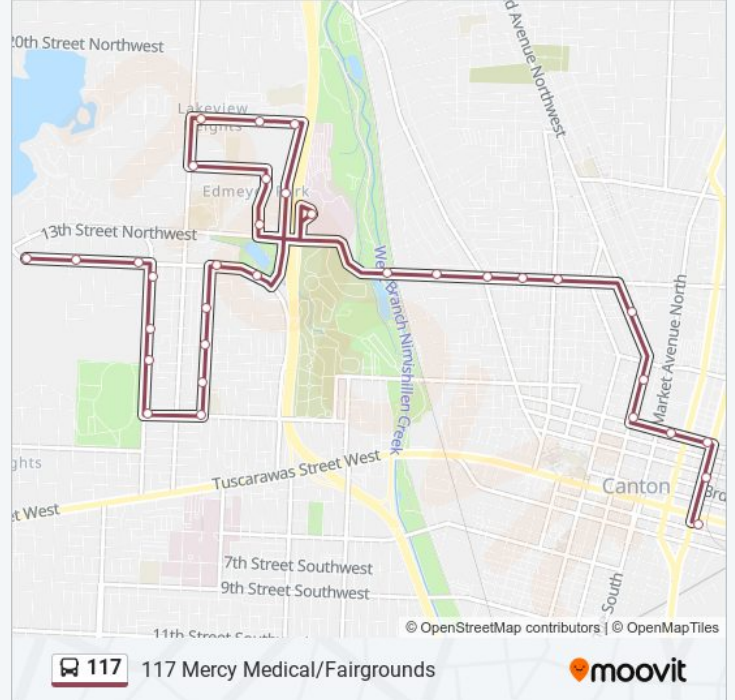

17th St And Harrison Ave NW

Harrison Ave NW 1400 Block

Lake Rd Blvd NW at Veterans Park

Lake Rd Blvd And Clarendon Ave NW

Clarendon Ave And 10th St NW

Clarendon Ave And 8th St NW

Clarendon Ave And 6th St NW

Clarendon Ave And 4th St NW

4th St And Wertz Ave NW

Wertz Ave And 7th St NW

Wertz Ave And 9th St NW

Wertz Ave And 12th St NW

12th St And Ford Ct NW

12th St And Bausher Ave NW

12th St And 13th St NW

117 bus time schedules and route maps are available in an offline PDF at moovitapp.com. Use the Moovit App to see live bus times, train schedule or subway schedule, and step-by-step directions for all public transit in Cleveland.

© 2024 Moovit - All Rights Reserved