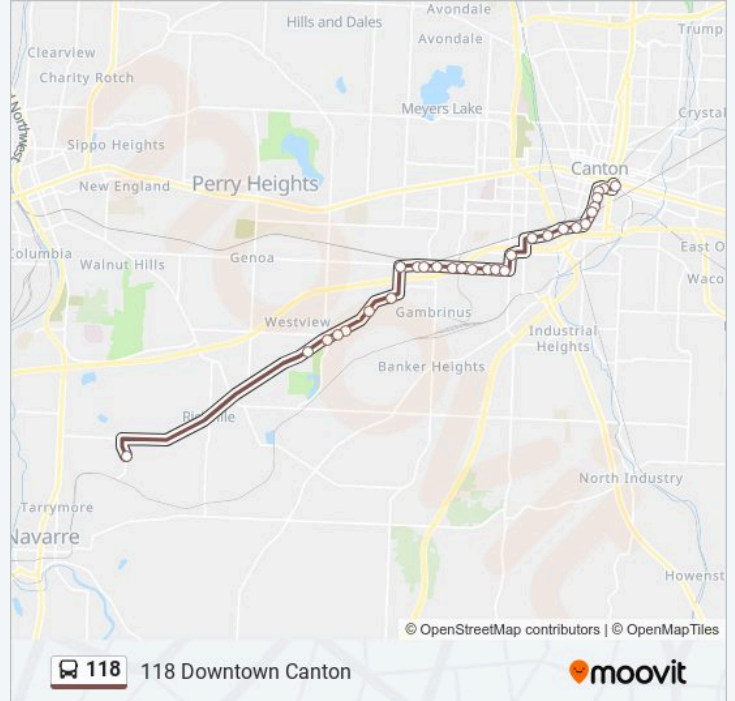

### Direction: 118 Downtown Canton

29 stops

[VIEW LINE SCHEDULE](#)

- Sterilite Inc
- Navarre Rd SW at Perry Hills Colony
- Navarre Rd And Perry Dr SW
- Navarre And Saratoga
- Navarre Rd And Bordner Ave SW
- Navarre Rd SW 4719
- Navarre Rd And Leo Ave SW
- Whipple Ave And Southway St SW
- Southway St SW 4200 Block
- Southway St And Raff Rd SW
- 17th St And Gambrinus Ave SW
- 17th St And Roslyn Ave SW
- 17th St And Ivydale Ave SW
- 17th St And Wertz Ave SW
- 17th St And Clarendon Ave SW
- 17th St And Alden Ave SW
- 17th St And Bryan Ave SW
- Harrison Ave And 15th St SW
- Navarre Rd And Garfield Ave SW
- Navarre Rd And Henry Ave SW
- Navarre Rd And Marion Ave SW

### 118 bus Info

**Direction:** 118 Downtown Canton

**Stops:** 29

**Trip Duration:** 27 min

**Line Summary:**

Navarre Rd And Cleveland Ave SW

S Market Ave And Navarre Rd

S Market Ave And 9th St

### Direction: 118 Navarre Rd/Perry Hills

33 stops

[VIEW LINE SCHEDULE](#)

Cornerstone Transit Center

Market Ave S And 5th St

Market Ave S And 7th St

Market Ave S And Reynolds Pl

Market Ave S And Buckeye Pl

### 118 bus Info

**Direction:** 118 Navarre Rd/Perry Hills

**Stops:** 33

**Trip Duration:** 28 min

**Line Summary:**

17th St And Roslyn Ave SW

17th St And Raff Rd SW

Southway St And Raff Rd SW