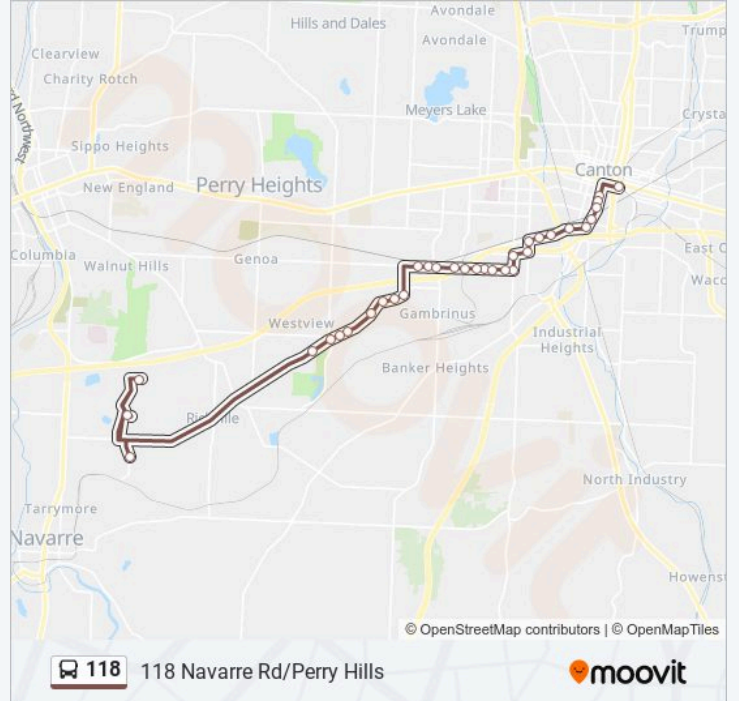

17th St And Roslyn Ave SW

17th St And Raff Rd SW

Southway St And Raff Rd SW

Southway St SW 4141

Whipple Ave And Navarre Rd

Navarre Rd And Leo Ave SW

Paxos Plating

Navarre Rd SW 4719

Navarre Rd And Bordner Ave SW

Navarre at Saratoga

Navarre Rd And Perry Dr SW

Navarre Road at Perry Hills Colony

Shearers Prospect Dr

Shearers Distribution Center

Sterilite Inc

118 bus time schedules and route maps are available in an offline PDF at moovitapp.com. Use the Moovit App to see live bus times, train schedule or subway schedule, and step-by-step directions for all public transit in Cleveland.

© 2024 Moovit - All Rights Reserved