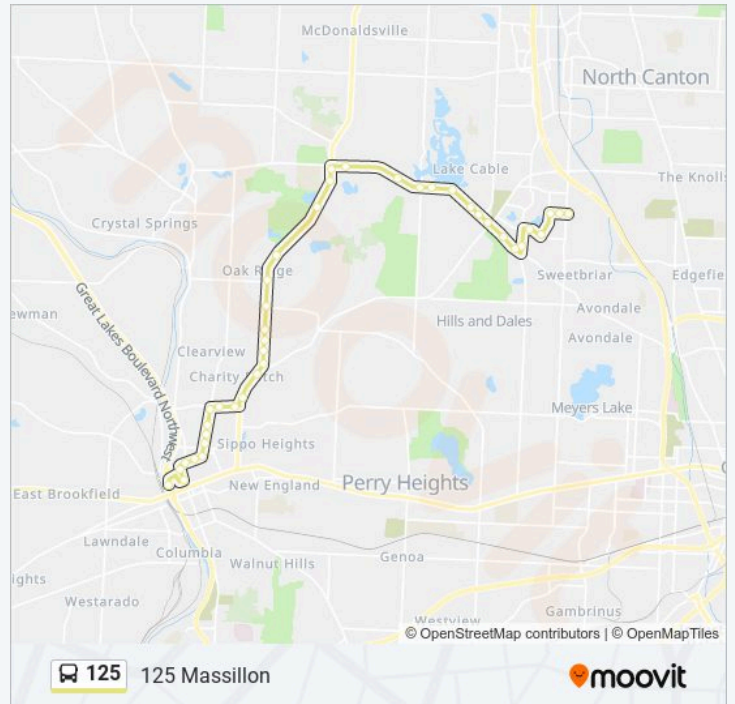

Use the Moovit App to find the closest 125 bus station near you and find out when is the next 125 bus arriving.

Direction: 125 Belden Village

43 stops

[VIEW LINE SCHEDULE](#)

- Massillon Transit Center
- Federal Ave NW - 200 Block
- Erie St And North Ave NE
- Erie St And Cherry Rd NE
- Cherry Rd And 1st St NE
- Cherry Rd And 3rd St NE
- Amherst Rd And Cherry Rd NE
- Amherst Rd And Ohio Ave NE
- Amherst Rd NE at Massillon Hospital
- Amherst Rd And Vogel Ave NE
- Amherst Rd And Medill Ave NE
- Lake Ave And 8th St NE
- Lake Ave And 11th St NE
- Wales Rd And Springhaven Cir NE
- Wales Rd And Lennox Ave NE
- Wales Rd And Burd Ave NW
- Wales Rd NW 2100 Block
- Wales Rd And Leecrest St NW
- Wales Rd And Concord St NW
- Wales Rd And Stuldreher St NW
- Wales Rd And Traphagen St NW

Wales Ave And Concord Ave NW

Wales Ave And Leecrest St NW

Wales Ave NW 2100 Block

Wales Ave And Burd Ave NE

Wales Ave And Lennox Ave NE

Wales Ave And Coventry Rd NE

Lake Ave And 11th St NE

Lake Ave And 8th St NE

Erie St And North Ave NE

125 bus Info

Direction: 125 Massillon

Stops: 40

Trip Duration: 40 min

Line Summary:

125 bus time schedules and route maps are available in an offline PDF at moovitapp.com. Use the Moovit App to see live bus times, train schedule or subway schedule, and step-by-step directions for all public transit in Cleveland.

© 2024 Moovit - All Rights Reserved