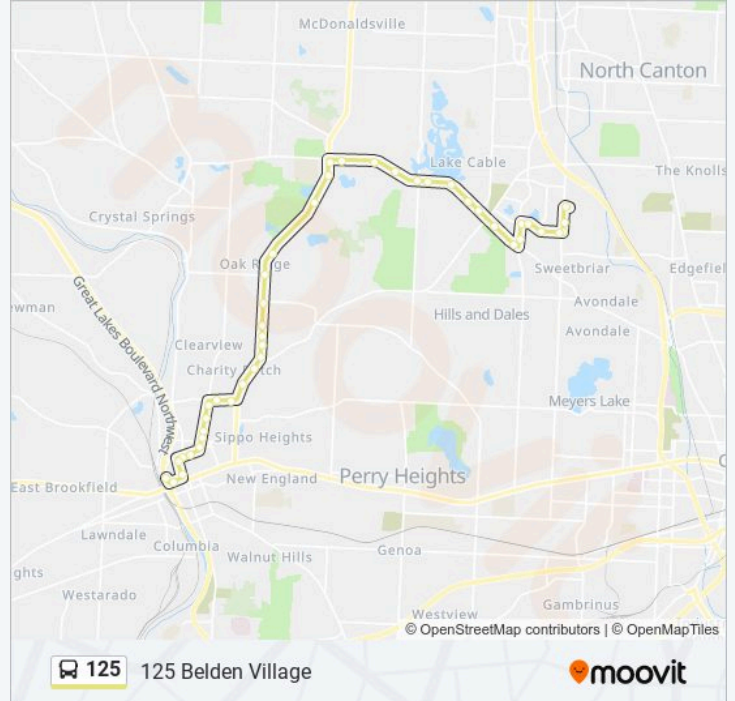

125 bus Info

Direction: 125 Belden Village

Stops: 43

Trip Duration: 40 min

Line Summary:

Wales Rd And Northwood St NW

Wales Rd And Shady Hollow Dr NW

Wales Rd And Cairtas Cir NW

Wales Rd And Fulton Rd NW

Fulton Rd And Foxboro Ave NW

Fulton Rd And Konen Ave NW

Fulton Rd And Governors Ave NW

Fulton Rd And Brunnerdale Ave NW

Fulton Rd And West Blvd NW

Fulton Rd And Eastshore Dr NW

Fulton Rd And South Blvd NW

Fulton Rd And Frank Ave NW

Fulton Rd NW 4949

Fulton Rd NW 4700 Block

Dressler Rd NW 4300 Block

Dressler Rd And Munson St NW

Munson St NW at Ge Money

Munson St NW at Brown Mackey College

Munson St And Whipple Ave NW

Whipple Ave And Munson St NW North

Whipple Ave at Springbrook Plaza

Belden Village Transit Center

Direction: 125 Massillon

40 stops

[VIEW LINE SCHEDULE](#)

Belden Village Transit Center

Holiday St NW 4100 Block