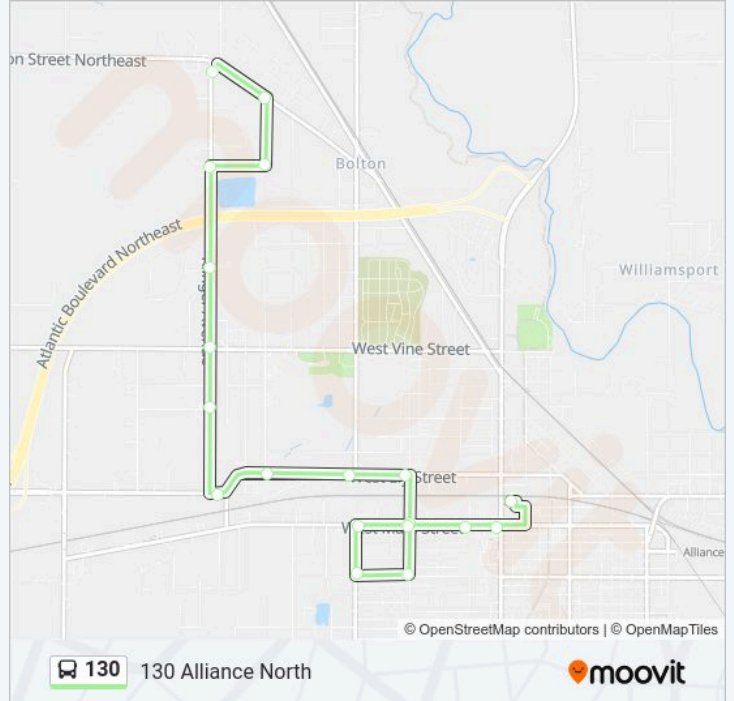

 **130 Line****130 Alliance North**[Get The App](#)

The 130 bus line (130 Alliance North) has 2 routes. For regular weekdays, their operation hours are:

(1) 130 Alliance North: 6:52 AM-8:52 PM (2) 130 Alliance North: 6:45 AM-8:45 PM

Use the Moovit App to find the closest 130 bus station near you and find out when is the next 130 bus arriving.

Direction: 130 Alliance North

19 stops

[VIEW LINE SCHEDULE](#)

Klinger Ave And Gaskill Dr NE
Gaskill Dr And Johnson Ave NE
Johnson Ave And Sturbridge St NE
Sturbridge St And Klinger Ave NE
Klinger Ave And Mayfield Ave NE
Klinger Ave And W Vine St NE
Klinger Ave And Mishler St
Beeson St And Klinger Ave
W Ely St And Johnson Rd
W Ely St And N Rockhill Ave
W Ely St And N Lincoln Ave
N Lincoln Ave And W Main St
S Lincoln And W Broadway St
S Rockhill Ave And W Broadway St
S Rockhill Ave And W Main St
W Main St And S Lincoln Ave
W Main St And Geiger Ave
W Main at Union
Alliance Transit Center

130 bus Time Schedule

130 Alliance North Route Timetable:

Monday	6:52 AM-8:52 PM
Tuesday	6:52 AM-8:52 PM
Wednesday	6:52 AM-8:52 PM
Thursday	6:52 AM-8:52 PM
Friday	6:52 AM-8:52 PM
Saturday	6:52 AM-8:52 PM
Sunday	Not Operational

130 bus Info**Direction:** 130 Alliance North**Stops:** 19**Trip Duration:** 18 min**Line Summary:**

Direction: 130 Alliance North

12 stops

[VIEW LINE SCHEDULE](#)

- Alliance Transit Center
- W Ely St And N Union Ave
- W Ely St And N Lincoln Ave
- N Lincoln Ave And Wayne St
- N Lincoln Ave And W Vine St
- W Vine St And N Rockhill Ave
- W Vine St And N Johnson Ave
- Nantucket Cir And W Vine St
- Nantucket Circle NE 1000 Block
- Klinger Ave And Mayfield St NE
- Klinger Ave NE at Aultercare
- Klinger Ave And Gaskill Dr NE