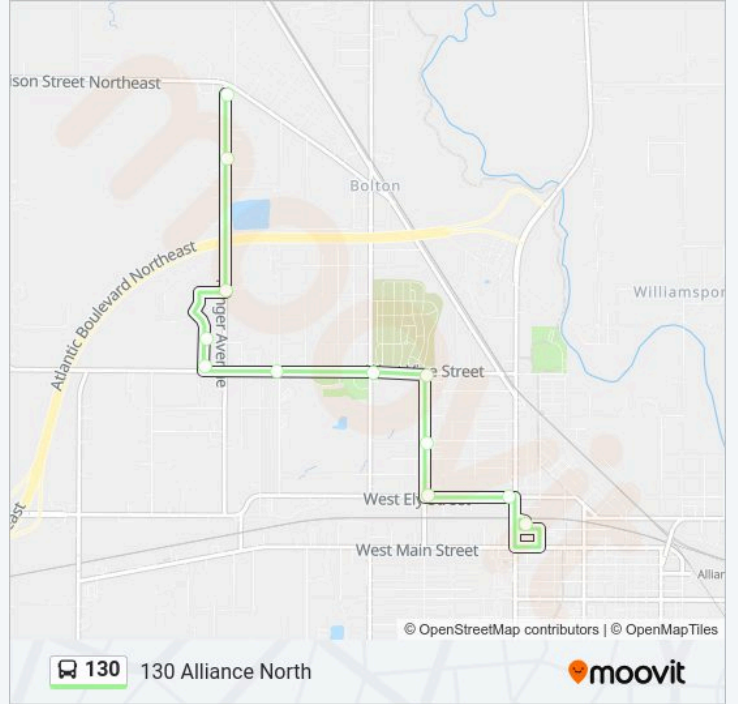

Use the Moovit App to find the closest 130 bus station near you and find out when is the next 130 bus arriving.

Direction: 130 Alliance North

19 stops

[VIEW LINE SCHEDULE](#)

Klinger Ave And Gaskill Dr NE
Gaskill Dr And Johnson Ave NE
Johnson Ave And Sturbridge St NE
Sturbridge St And Klinger Ave NE
Klinger Ave And Mayfield Ave NE
Klinger Ave And W Vine St NE
Klinger Ave And Mishler St
Beeson St And Klinger Ave
W Ely St And Johnson Rd
W Ely St And N Rockhill Ave
W Ely St And N Lincoln Ave
N Lincoln Ave And W Main St
S Lincoln And W Broadway St
S Rockhill Ave And W Broadway St
S Rockhill Ave And W Main St
W Main St And S Lincoln Ave
W Main St And Geiger Ave
W Main at Union
Alliance Transit Center

130 bus Info**Direction:** 130 Alliance North**Stops:** 19**Trip Duration:** 18 min**Line Summary:**

Direction: 130 Alliance North

12 stops

[VIEW LINE SCHEDULE](#)

- Alliance Transit Center
- W Ely St And N Union Ave
- W Ely St And N Lincoln Ave
- N Lincoln Ave And Wayne St
- N Lincoln Ave And W Vine St
- W Vine St And N Rockhill Ave
- W Vine St And N Johnson Ave
- Nantucket Cir And W Vine St
- Nantucket Circle NE 1000 Block
- Klinger Ave And Mayfield St NE
- Klinger Ave NE at Aultercare
- Klinger Ave And Gaskill Dr NE

130 bus Time Schedule

130 Alliance North Route Timetable:

Monday	6:45 AM-8:45 PM
Tuesday	6:45 AM-8:45 PM
Wednesday	6:45 AM-8:45 PM
Thursday	6:45 AM-8:45 PM
Friday	6:45 AM-8:45 PM
Saturday	6:45 AM-8:45 PM
Sunday	Not Operational

130 bus Info

Direction: 130 Alliance North

Stops: 12

Trip Duration: 7 min

Line Summary:

130 bus time schedules and route maps are available in an offline PDF at moovitapp.com. Use the Moovit App to see live bus times, train schedule or subway schedule, and step-by-step directions for all public transit in Cleveland.