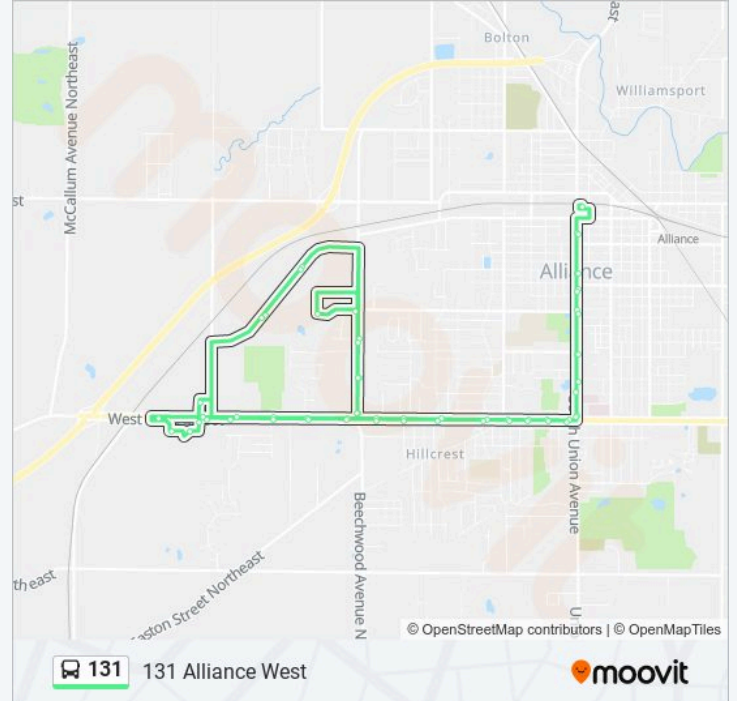

Direction: 131 Alliance West

59 stops

[VIEW LINE SCHEDULE](#)

- Alliance Transit Center
- S Union Ave at Ymca
- S Union Ave at Thorns lga
- S Union Ave And Auburn Pl
- S Union Ave And Glamorgan St
- S Union Ave And Overlook Dr
- S Union Ave And W College St
- S Union Ave And W State St
- W State St And S Union Ave
- W State St And Clark Ave
- W State St And Shunk Ave
- W State St And S Rockhill Ave
- W State St And Parkway Blvd
- W State St And Fernwood Blvd
- W State St And Western Ave
- W State St at Buckeye Village
- Sawburg Rd And State St
- S Sawburg Rd 1500 Block
- S Sawburg Rd And Parkmont St
- Leadway Ave And Glamorgan St
- S Sawburg Rd And Glamorgan St

131 bus Info

Direction: 131 Alliance West

Stops: 59

Trip Duration: 55 min

Line Summary:

W Main - 2100 Block

W Main St

W State St at Bob Evans

W State St And Tanglewood Ave

W State St And Westwood Ave

W State St & Sawburg

W State St at Buckeye Village

W State St And Western Ave

W State St And Fernwood Blvd

W State St And Parkway Blvd

W State St And Ridgewood Ave

W State St And Shunk Ave

W State St And Clark Ave

W State St And Penn Ave

S Union Ave And W State St

S Union Ave And Simpson St

S Union Ave And Overlook Dr

S Union Ave And Glamorgan St

S Union Ave And Auburn Pl