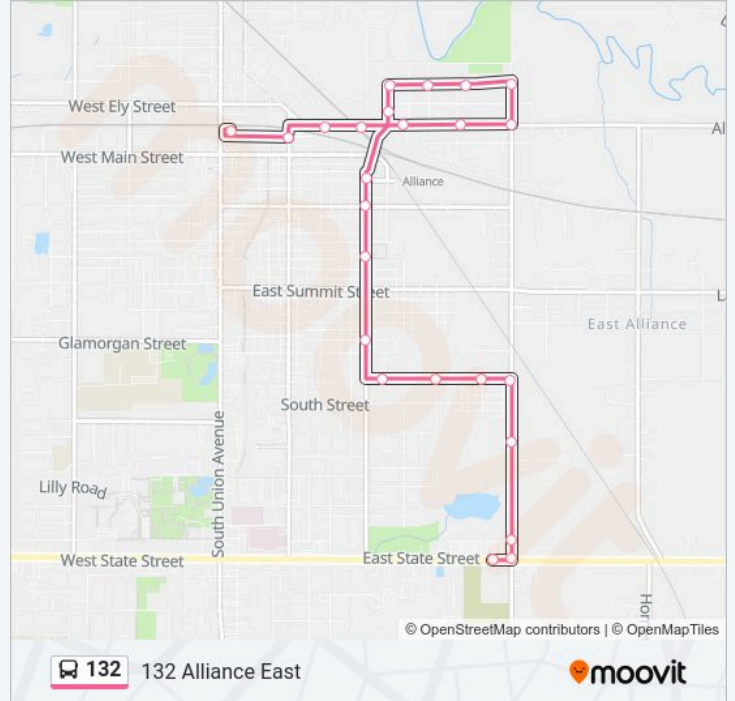

Use the Moovit App to find the closest 132 bus station near you and find out when is the next 132 bus arriving.

Direction: 132 Alliance East

24 stops

[VIEW LINE SCHEDULE](#)

- Alliance Transit Center
- Prospect St And N Arch Ave
- E Patterson And N Freedom Ave
- E Patterson And N Liberty Ave
- N Webb Ave And Noble St
- N Webb And Pike St
- Pike St And Green Ave
- Pike St And Oak Ave
- Pike St And N Mahoning Ave
- N Mahoning Ave And E Patterson St
- E Patterson St And Oak Ave
- E Patterson St And N Webb Ave
- S Liberty Ave And E Market St
- S Liberty Ave And E Broadway St
- S Liberty Ave And E Cambridge St
- S Liberty Ave And Bellview Ln
- Auld St And S Webb Ave
- Auld St And Woodland Ave
- Auld St And Meadow Ave
- Auld St And S Mahoning Ave
- S Mahoning Ave at Alliance Bowling Ally

132 bus Info

Direction: 132 Alliance East

Stops: 24

Trip Duration: 11 min

Line Summary:

S Mahoning Ave at College Plaza

S Mahoning Ave And E State St

College Plaza

Direction: 132 Alliance East

31 stops

[VIEW LINE SCHEDULE](#)

College Plaza

E State St And Brayton Ave

E State St And S Liberty Ave

E State St And S Freedom Ave

Alliance Hospital

132 bus Info

Direction: 132 Alliance East

Stops: 31

Trip Duration: 14 min

Line Summary:

S Arch Ave And Waugh St

S Arch Ave And 12th St

S Arch Ave And Rosenberry St