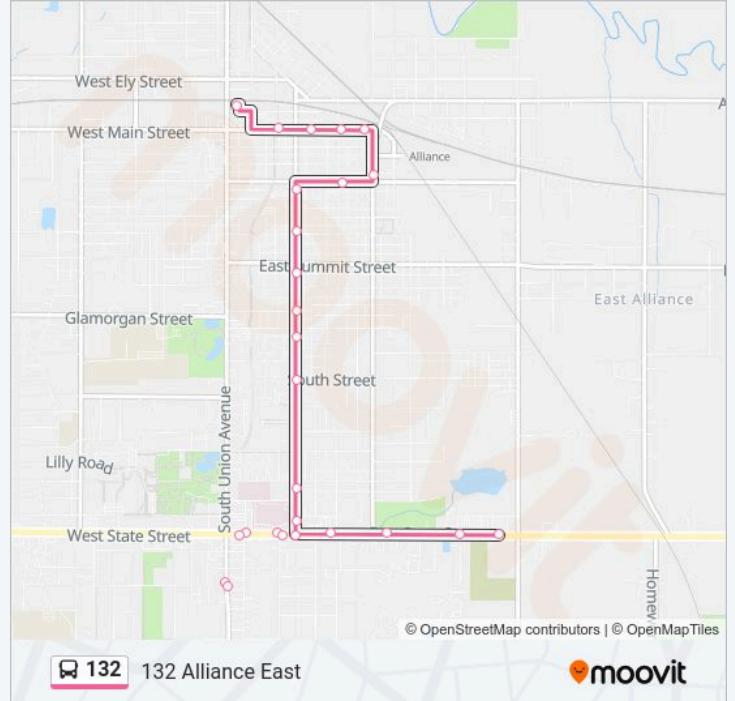

S Union Ave And 23rd St

E State St And Cherry Ave

E State St And S Arch Ave

S Arch Ave at Hospital Emergency Entrnce

S Arch Ave And E College St

132 bus Time Schedule

132 Alliance East Route Timetable:

Sunday	Not Operational
Monday	6:26 AM - 8:26 PM
Tuesday	6:26 AM - 8:26 PM
Wednesday	6:26 AM - 8:26 PM
Thursday	6:26 AM - 8:26 PM
Friday	6:26 AM - 8:26 PM
Saturday	6:26 AM - 8:26 PM

132 bus Info

Direction: 132 Alliance East

Stops: 31

Trip Duration: 14 min

Line Summary:

S Arch Ave And Waugh St

S Arch Ave And 12th St

S Arch Ave And Rosenberry St

S Arch Ave And E Summit St

S Arch Ave And E Cambridge St

S Arch Ave And E Broadway St

E Broadway St And S Freedom Ave

S Liberty Ave And E Broadway St

E Main St And S Liberty Ave

E Main St And N Freedom Ave

E Main St And N Linden Ave

E Main St And N Mechanic Ave

Alliance Transit Center

132 bus time schedules and route maps are available in an offline PDF at moovitapp.com. Use the Moovit App to see live bus times, train schedule or subway schedule, and step-by-step directions for all public transit in Cleveland.