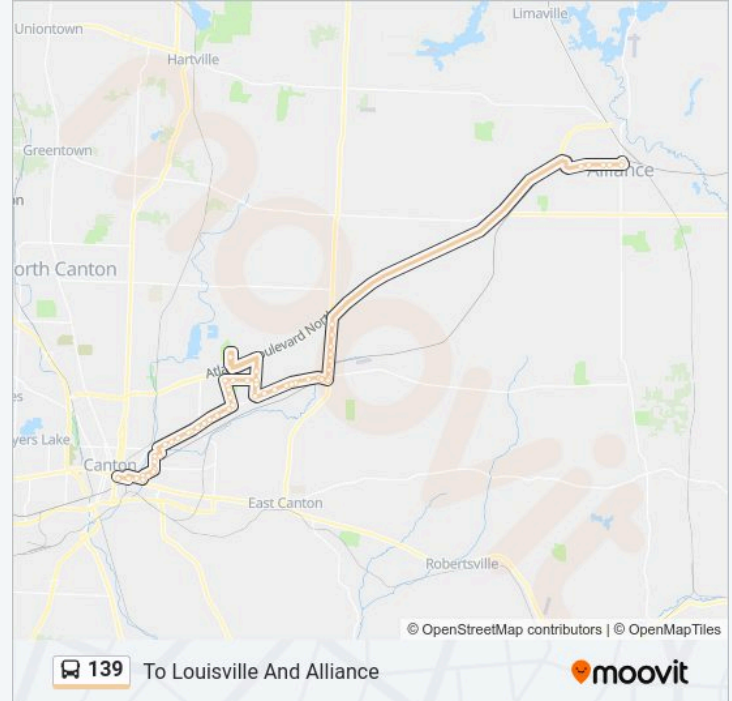

139 bus Info

Direction: To Louisville And Alliance

Stops: 56

Trip Duration: 55 min

Line Summary:

Mahoning Rd And Millvale Ave NE

Millvale Ave And 30th St NE

Millvale And 34th St NE

N Chapel St And Brookside St

N Chapel St And Trojan Ave

W. Main And Braircliff Ave

W Main St And Fernwood Ave

S Rockhill Ave And W Main St

W Main St And S Lincoln Ave

W Main at Union

Alliance Transit Center

Direction: To Louisville And Canton

54 stops

[VIEW LINE SCHEDULE](#)

Alliance Transit Center

W Main St And Lincoln Ave

W Main St And Rockhill Ave

W Main St And Fernwood Ave

W. Main And Braircliff Ave

6th St And Cherry Ave NE

Walnut Ave And 4th St NE

Cornerstone Transit Center