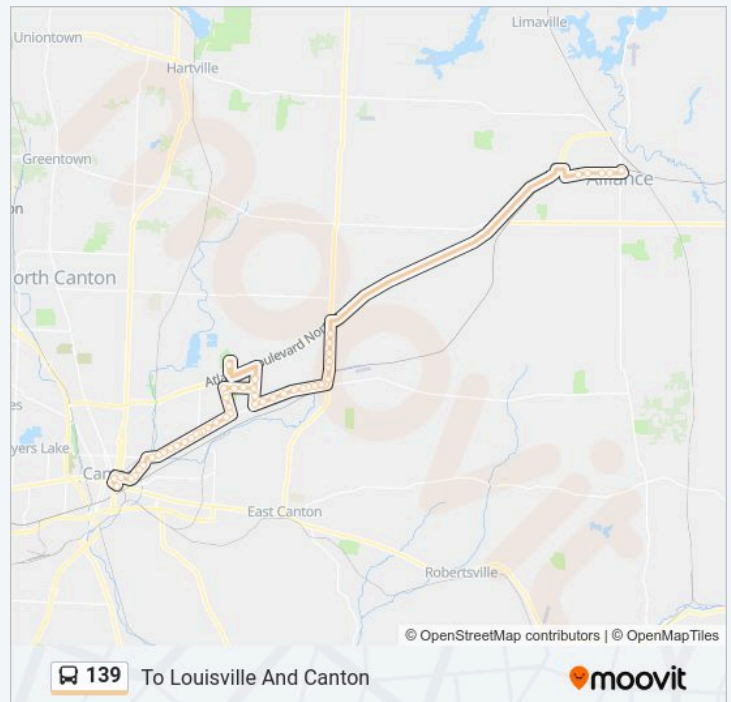

139 bus Info

Direction: To Louisville And Alliance

Stops: 56

Trip Duration: 55 min

Line Summary:

Mahoning Rd And Millvale Ave NE

Millvale Ave And 30th St NE

Millvale And 34th St NE

Direction: To Louisville And Canton

54 stops

[VIEW LINE SCHEDULE](#)

Alliance Transit Center

W Main St And Lincoln Ave

W Main St And Rockhill Ave

W Main St And Fernwood Ave

W. Main And Braircliff Ave

Broadway Rd And Clover St NE

Broadway Ave NE at Peach St

Amazon

Peach St NE And Broadway Ave NE

Lesh St And Broadway St NE

139 bus Time Schedule

To Louisville And Canton Route Timetable:

Sunday	Not Operational
Monday	5:45 AM - 8:45 PM
Tuesday	5:45 AM - 8:45 PM
Wednesday	5:45 AM - 8:45 PM
Thursday	5:45 AM - 8:45 PM
Friday	5:45 AM - 8:45 PM
Saturday	5:45 AM - 8:45 PM

139 bus Info

Direction: To Louisville And Canton

Stops: 54

Trip Duration: 55 min

Line Summary:

Broadway Rd And Homeland Ave NE

Lesh St at Srccc

Millvale Ave And Lesh St NE