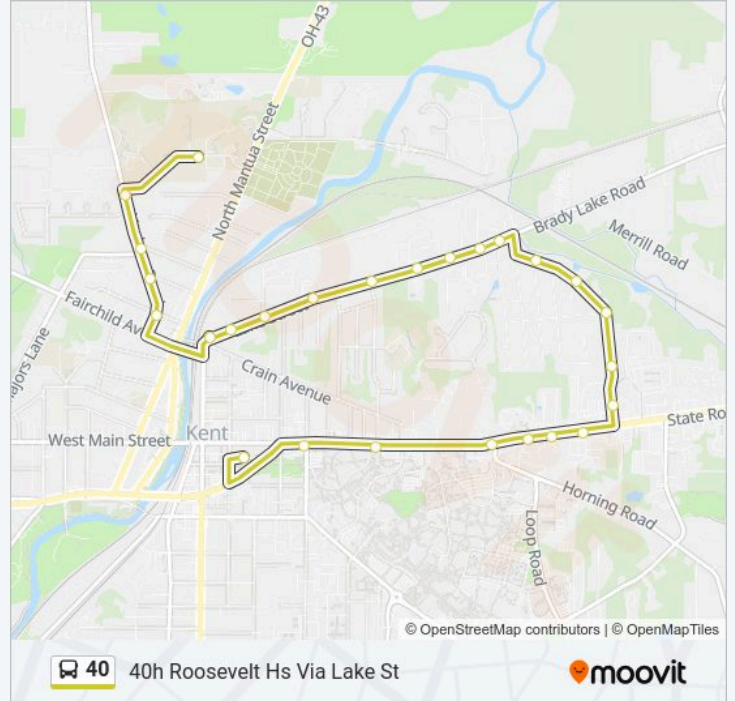

40 bus Info

Direction: 40h Gateway Via Lake St

Stops: 25

Trip Duration: 18 min

Line Summary:

6th & Acme Sb
 Main & 6th Wb
 Main & Dale Wb
 Main & Horning Wb
 Main & Linden Wb
 Main & Lincoln Wb
 Kent Central Gateway North

Direction: 40h Roosevelt Hs Via Lake St

26 stops
[VIEW LINE SCHEDULE](#)

Kent Central Gateway North
 Main & Lincoln Eb
 Moulton Hall
 Main & Horning Eb
 Main & Kent Ucc Eb
 Main & Dale Eb
 Main & Holly Park Eb
 6th & Drugmart Nb
 6th & Rugg Nb
 6th & Ohio Nb
 Ohio & 5th Nb
 Ohio & 3rd Nb
 Lake & Park Plaza Wb
 Lake & Graham Wb
 Lake & Rockwood Apts Wb
 Lake & Lake St Apts Wb
 Lake & Harvey Wb
 Lake & Woodside Wb

40 bus Info

Direction: 40h Roosevelt Hs Via Lake St
Stops: 26
Trip Duration: 17 min
Line Summary:

Lake & Marvin Wb

Lake & Lock Wb

Lake & Water Wb

Hudson & Cuyahoga Nb

Hudson & Stinaff Nb

Hudson & Carthage Nb

Hudson & Roosevelt Nb

Kent Roosevelt Hs

Direction: 40m Gateway Via Lake St

24 stops

[VIEW LINE SCHEDULE](#)

Kent Roosevelt Hs

Mantua & Grant Sb

Mantua & Carthage Sb