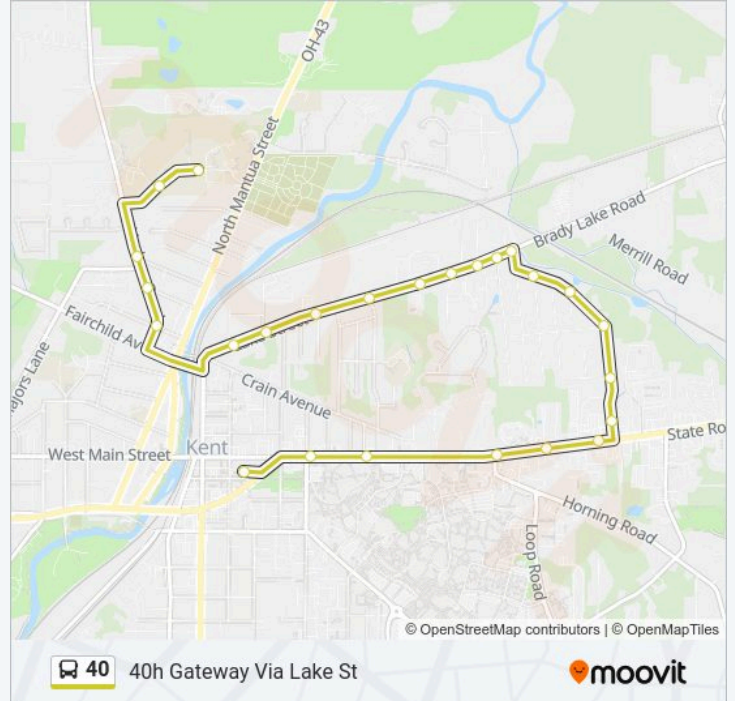

Direction: 40 Lake St

17 stops

[VIEW LINE SCHEDULE](#)

- Kent Central Gateway North
- Main & Lincoln Eb
- Moulton Hall
- Main & Horning Eb
- Main & Kent Ucc Eb
- Main & Dale Eb
- Main & Holly Park Eb
- 6th & Drugmart Nb
- 6th & Rugg Nb
- 6th & Ohio Nb
- Ohio & 5th Nb
- Ohio & 3rd Nb
- Lake & Graham Wb
- Lake & Rockwood Apts Wb
- Lake & Lake St Apts Wb
- Lake & Harvey Wb
- Lake & Woodside Wb

Stops: 17

Trip Duration: 12 min

Line Summary:

Direction: 40h Gateway Via Lake St

25 stops

[VIEW LINE SCHEDULE](#)

Kent Roosevelt Hs Wb

Kent Stanton Ms

40 bus Info

Direction: 40h Gateway Via Lake St

Stops: 25

Trip Duration: 18 min

Line Summary:

6th & Acme Sb
 Main & 6th Wb
 Main & Dale Wb
 Main & Horning Wb
 Main & Linden Wb
 Main & Lincoln Wb
 Kent Central Gateway North

Direction: 40h Roosevelt Hs Via Lake St

26 stops
[VIEW LINE SCHEDULE](#)

Kent Central Gateway North
 Main & Lincoln Eb
 Moulton Hall
 Main & Horning Eb
 Main & Kent Ucc Eb
 Main & Dale Eb
 Main & Holly Park Eb
 6th & Drugmart Nb
 6th & Rugg Nb
 6th & Ohio Nb
 Ohio & 5th Nb
 Ohio & 3rd Nb
 Lake & Park Plaza Wb
 Lake & Graham Wb
 Lake & Rockwood Apts Wb
 Lake & Lake St Apts Wb
 Lake & Harvey Wb
 Lake & Woodside Wb