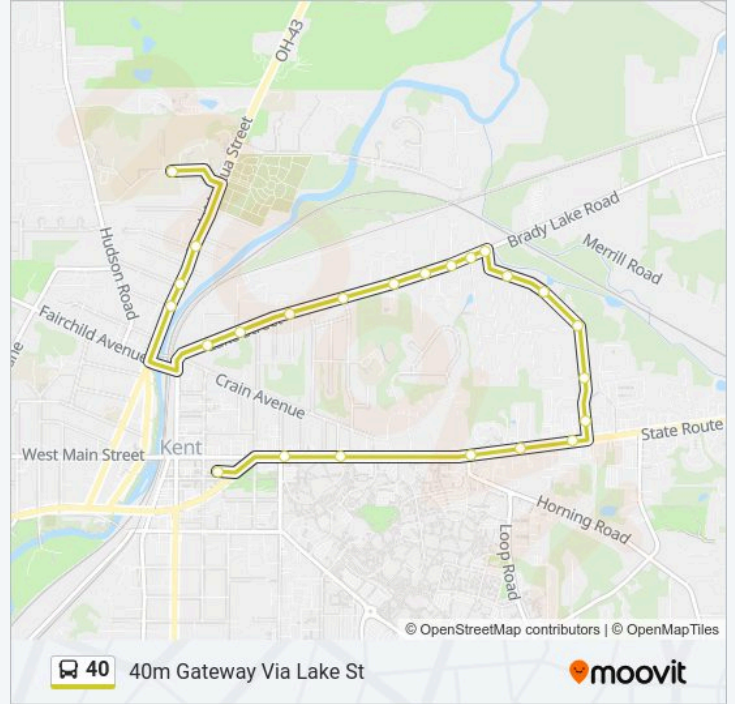

40m Gateway Via Lake St Route Timetable:

Sunday	Not Operational
Monday	5:50 AM - 11:47 AM
Tuesday	5:50 AM - 11:47 AM
Wednesday	5:50 AM - 11:47 AM
Thursday	5:50 AM - 11:47 AM
Friday	5:50 AM - 11:47 AM
Saturday	9:42 AM - 11:52 AM

40 bus Info

Direction: 40m Gateway Via Lake St

Stops: 24

Trip Duration: 17 min

Line Summary:

- Main & 6th Wb
- Main & Dale Wb
- Main & Horning Wb
- Main & Linden Wb
- Main & Lincoln Wb
- Kent Central Gateway North

Direction: 40m Roosevelt Hs Via Lake St

25 stops
[VIEW LINE SCHEDULE](#)

- Kent Central Gateway North
- Main & Lincoln Eb
- Moulton Hall
- Main & Horning Eb
- Main & Kent Ucc Eb
- Main & Dale Eb
- Main & Holly Park Eb
- 6th & Drugmart Nb
- 6th & Rugg Nb
- 6th & Ohio Nb
- Ohio & 5th Nb
- Ohio & 3rd Nb
- Lake & Graham Wb
- Lake & Rockwood Apts Wb
- Lake & Lake St Apts Wb
- Lake & Harvey Wb
- Lake & Woodside Wb
- Lake & Marvin Wb

40 bus Info

Direction: 40m Roosevelt Hs Via Lake St
Stops: 25
Trip Duration: 16 min
Line Summary:

Lake & Lock Wb

Lake & Water Wb

Mantua & Cuyahoga Nb

Mantua & Stinaff Nb

Mantua & Riverside Nb

Mantua & Grant Nb