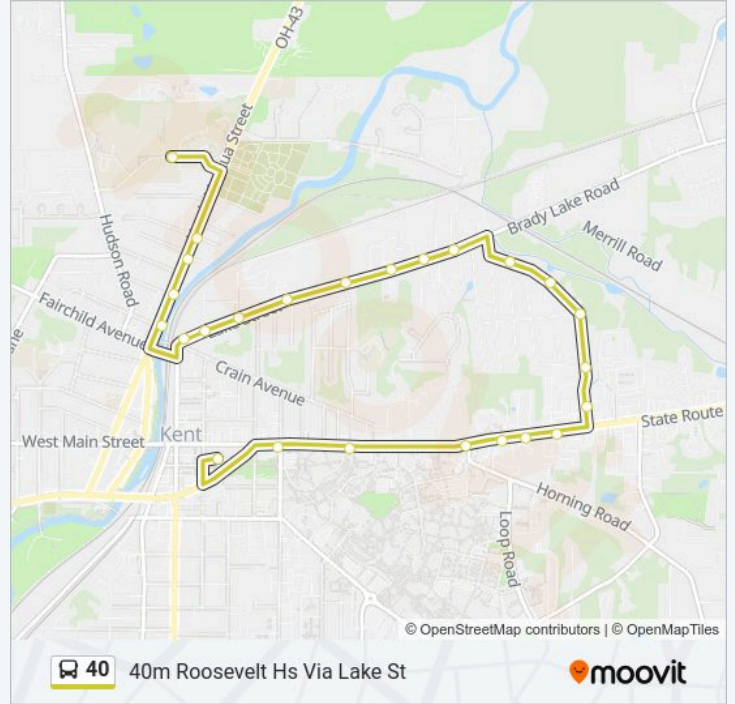

Lake & Lock Wb

Lake & Water Wb

Mantua & Cuyahoga Nb

Mantua & Stinaff Nb

Mantua & Riverside Nb

Mantua & Grant Nb

Kent Roosevelt Hs Wb

40 bus time schedules and route maps are available in an offline PDF at moovitapp.com. Use the Moovit App to see live bus times, train schedule or subway schedule, and step-by-step directions for all public transit in Cleveland.

© 2024 Moovit - All Rights Reserved