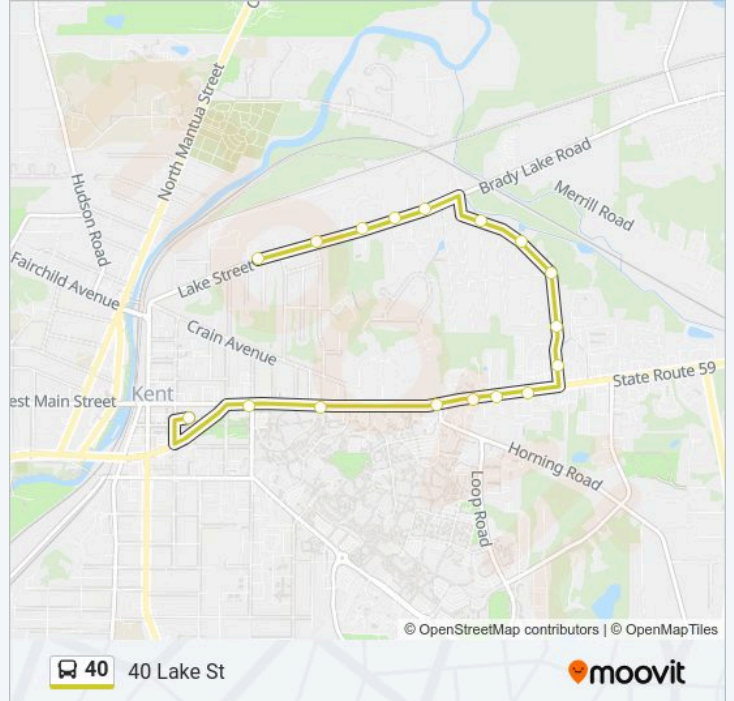

Direction: 40 Lake St

17 stops

[VIEW LINE SCHEDULE](#)

- Kent Central Gateway North
- Main & Lincoln Eb
- Moulton Hall
- Main & Horning Eb
- Main & Kent Ucc Eb
- Main & Dale Eb
- Main & Holly Park Eb
- 6th & Drugmart Nb
- 6th & Rugg Nb
- 6th & Ohio Nb
- Ohio & 5th Nb
- Ohio & 3rd Nb
- Lake & Graham Wb
- Lake & Rockwood Apts Wb
- Lake & Lake St Apts Wb
- Lake & Harvey Wb
- Lake & Woodside Wb

Stops: 17

Trip Duration: 12 min

Line Summary:

Direction: 40h Gateway Via Lake St

25 stops

[VIEW LINE SCHEDULE](#)

Kent Roosevelt Hs Wb

Kent Stanton Ms

Direction: 40h Roosevelt Hs Via Lake St

26 stops
[VIEW LINE SCHEDULE](#)

Kent Central Gateway North
 Main & Lincoln Eb
 Moulton Hall
 Main & Horning Eb
 Main & Kent Ucc Eb
 Main & Dale Eb
 Main & Holly Park Eb
 6th & Drugmart Nb
 6th & Rugg Nb
 6th & Ohio Nb
 Ohio & 5th Nb
 Ohio & 3rd Nb
 Lake & Park Plaza Wb
 Lake & Graham Wb
 Lake & Rockwood Apts Wb
 Lake & Lake St Apts Wb
 Lake & Harvey Wb
 Lake & Woodside Wb

40 bus Info

Direction: 40m Roosevelt Hs Via Lake St
Stops: 25
Trip Duration: 16 min
Line Summary:

Lake & Lock Wb

Lake & Water Wb

Mantua & Cuyahoga Nb

Mantua & Stinaff Nb

Mantua & Riverside Nb

Mantua & Grant Nb