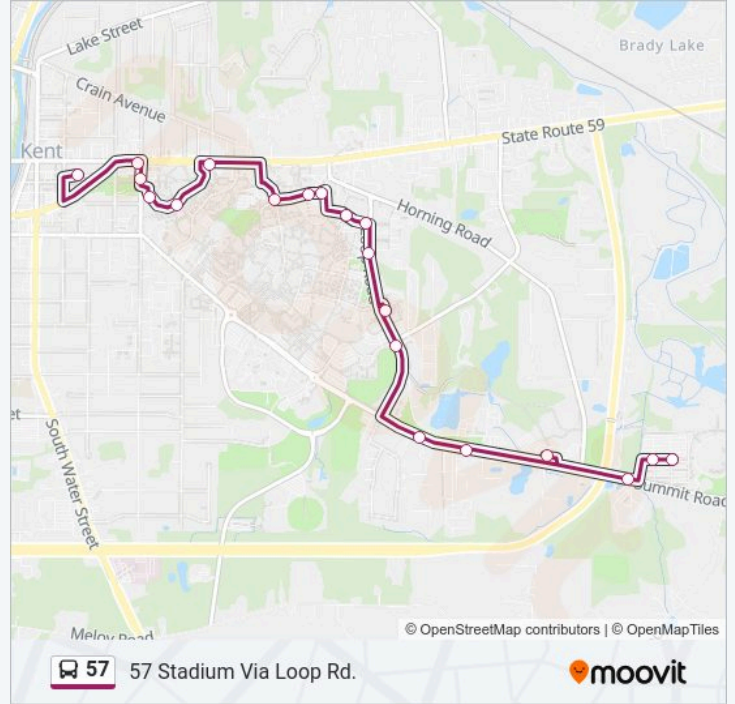

57 bus Info

Direction: 57 Gateway Via Student Center

Stops: 14

Trip Duration: 17 min

Line Summary:

Direction: 57 Stadium Via Loop Rd.

20 stops

[VIEW LINE SCHEDULE](#)

57 bus Time Schedule

57 Stadium Via Loop Rd. Route Timetable:

Monday	7:45 AM-5:45 PM
Tuesday	7:45 AM-5:45 PM
Wednesday	7:45 AM-5:45 PM
Thursday	7:45 AM-5:45 PM
Friday	7:45 AM-5:45 PM
Saturday	7:45 AM-5:45 PM
Sunday	Not Operational

57 bus Info

Direction: 57 Stadium Via Loop Rd.

Stops: 20

Trip Duration: 13 min

Line Summary:

Dix Stadium 1

Dix Stadium 2

57 bus time schedules and route maps are available in an offline PDF at moovitapp.com. Use the Moovit App to see live bus times, train schedule or subway schedule, and step-by-step directions for all public transit in Cleveland.

© 2025 Moovit - All Rights Reserved