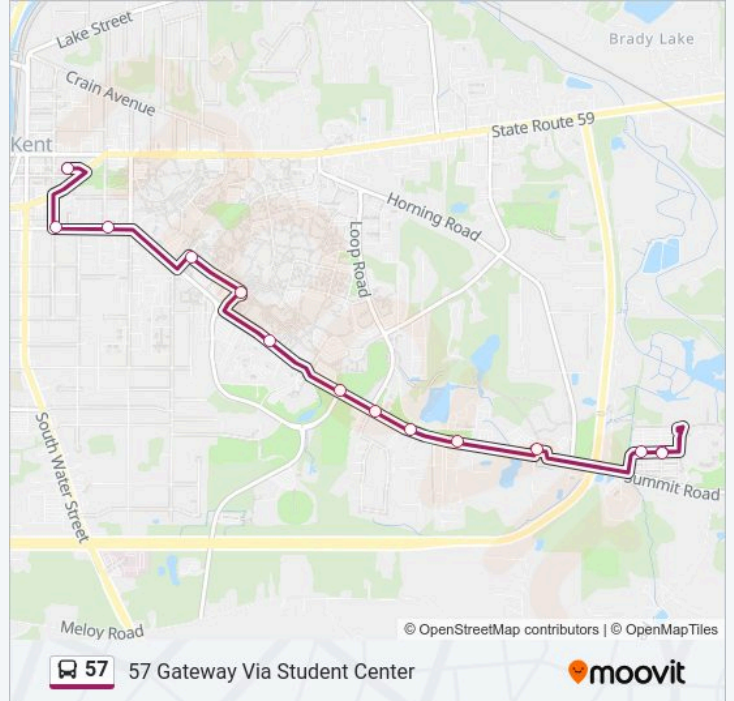

Direction: 57 Gateway Via Student Center

14 stops

[VIEW LINE SCHEDULE](#)

- Dix Stadium 2
- Dix Stadium 3
- Dix Stadium 4
- Summit East
- Summit & Townhomes Wb
- Summit & Whitehall Terrace Wb
- Summit & Loop Wb
- Summit & E Campus Ctr Wb
- Summit & Math/Science Wb
- Student Center
- Bowman Hall
- Summit & Willow Wb
- Summit & Depeyster Wb
- Kent Central Gateway North

57 bus Time Schedule

57 Gateway Via Student Center Route Timetable:

Monday	7:28 AM-5:28 PM
Tuesday	7:28 AM-5:28 PM
Wednesday	7:28 AM-5:28 PM
Thursday	7:28 AM-5:28 PM
Friday	7:28 AM-5:28 PM
Saturday	7:28 AM-5:28 PM
Sunday	Not Operational

57 bus Info

Direction: 57 Gateway Via Student Center

Stops: 14

Trip Duration: 17 min

Line Summary:

Direction: 57 Stadium Via Loop Rd.

20 stops

[VIEW LINE SCHEDULE](#)

57 bus Info

Direction: 57 Stadium Via Loop Rd.

Stops: 20

Trip Duration: 13 min

Line Summary:

Dix Stadium 1

Dix Stadium 2

57 bus time schedules and route maps are available in an offline PDF at moovitapp.com. Use the Moovit App to see live bus times, train schedule or subway schedule, and step-by-step directions for all public transit in Cleveland.