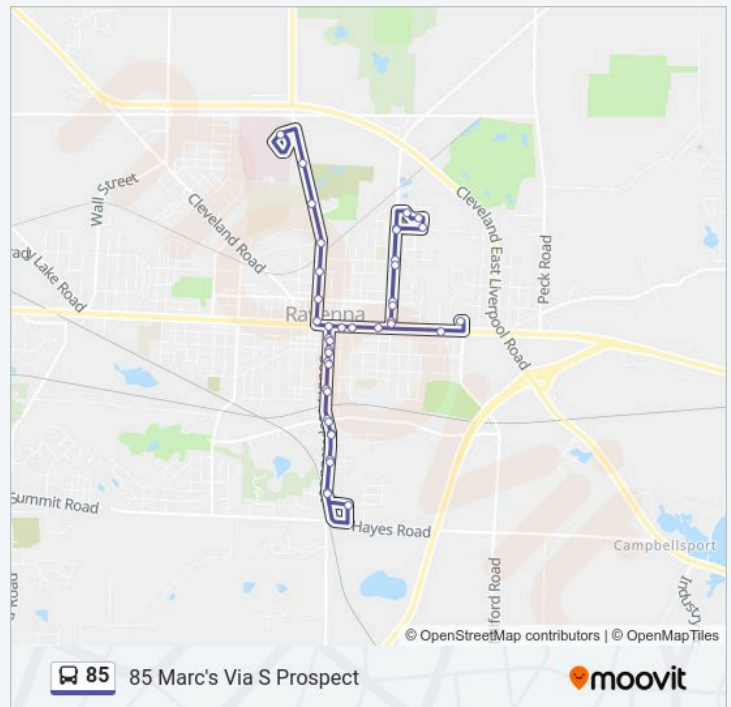

Prospect & Lake Nb

Prospect & Harris Nb

Prospect & Van Buren Nb

Prospect & Riddle Nb

Prospect & Spruce Nb

Main & Walnut Eb

Main & Pratt Eb

Main & Lawrence Eb

### 85 bus Info

**Direction:** 85 Marc's Via S Prospect

**Stops:** 41

**Trip Duration:** 24 min

**Line Summary:**

Freedom & Washington Sb

Freedom & Highland Sb

Freedom & Main Sb