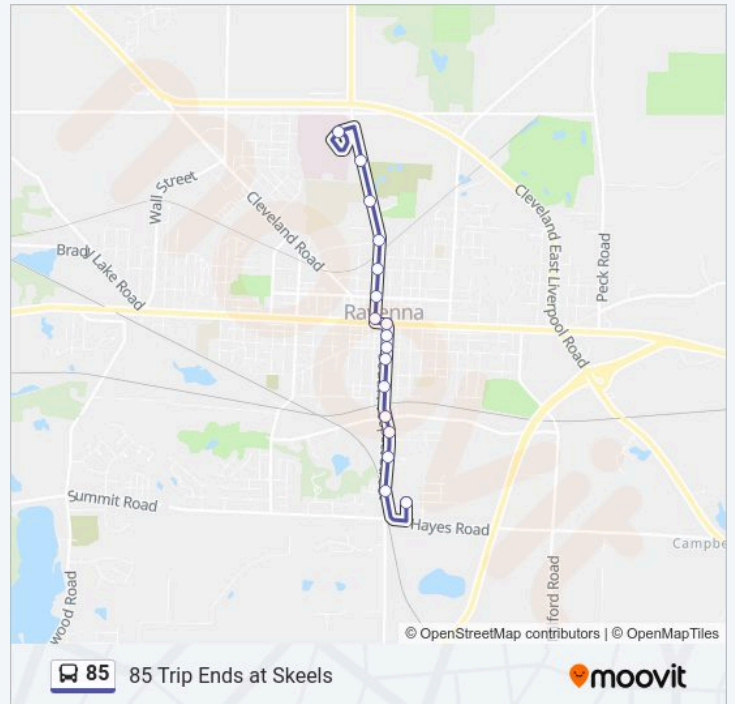

Ravenna Marc's

Main & Aldi Eb

Bryn Mawr & Bryn Mawr Glen Sb

Ravenna Marc's

**Direction: 85 Trip Ends at Skeels**

17 stops

[VIEW LINE SCHEDULE](#)

Uh Portage Medical Center

Chestnut & Locust Sb

Main at Prospect Eb

Prospect & Spruce Sb

Prospect & Riddle Sb

Prospect & Van Buren Sb

Prospect & Harris Sb

Prospect & Lake Sb

Prospect & Ravenna Sb

### 85 bus Info

**Direction:** 85 Trip Ends at Skeels

**Stops:** 17

**Trip Duration:** 9 min

**Line Summary:**

### Direction: 85 Uh Via Skeels Start

17 stops

[VIEW LINE SCHEDULE](#)

Leasure & Skeels Nb

Prospect & Skeels Nb

Prospect & Renaissance Nb

Prospect & Ravenna Nb

Prospect & Lake Nb