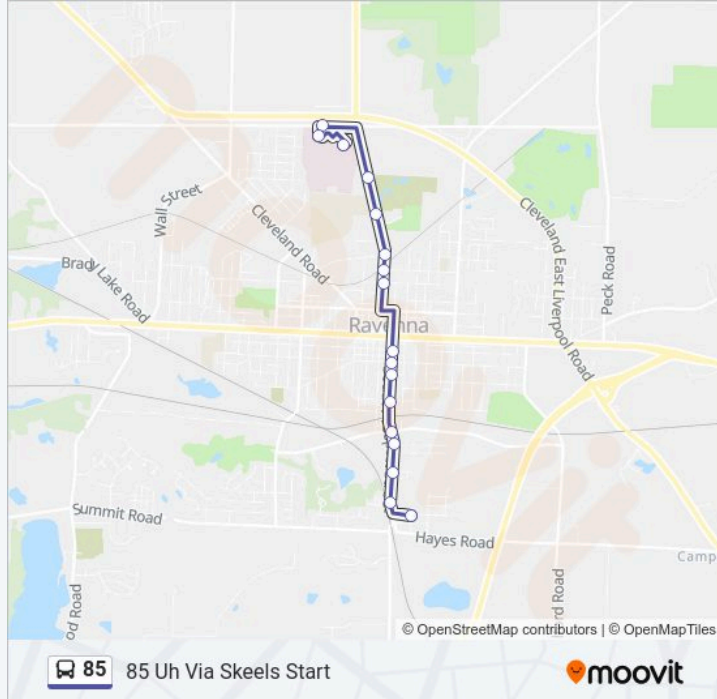

### Direction: 85 Uh Via Skeels Start

17 stops

[VIEW LINE SCHEDULE](#)

Leasure & Skeels Nb

Prospect & Skeels Nb

Prospect & Renaissance Nb

Prospect & Ravenna Nb

Prospect & Lake Nb

### 85 bus Info

**Direction:** 85 Uh Via Skeels Start

**Stops:** 17

**Trip Duration:** 10 min

**Line Summary:**

Chestnut & Va Nb  
 Loomis & Uh Rear Wb  
 Kevin Coleman at Uh  
 Uh Portage Medical Center

**Direction: 85 Uh Via S Prospect**

43 stops

[VIEW LINE SCHEDULE](#)

- Ravenna Marc's
- Main & Giant Eagle Wb
- Main & Freedom Wb
- Freedom & Main Nb
- Freedom & Highland Nb
- Freedom & Washington Nb
- Freedom & Sapp Nb
- Southgate And Sapp Nb
- Woodgate And Southgate Wb
- Woodgate & Elks Wb
- Freedom & Coolman Sb
- Freedom & Washington Sb
- Freedom & Highland Sb
- Freedom & Main Sb
- Main & Lawrence Wb
- Main & Clinton Wb
- Main & Walnut Wb
- Prospect & Spruce Sb