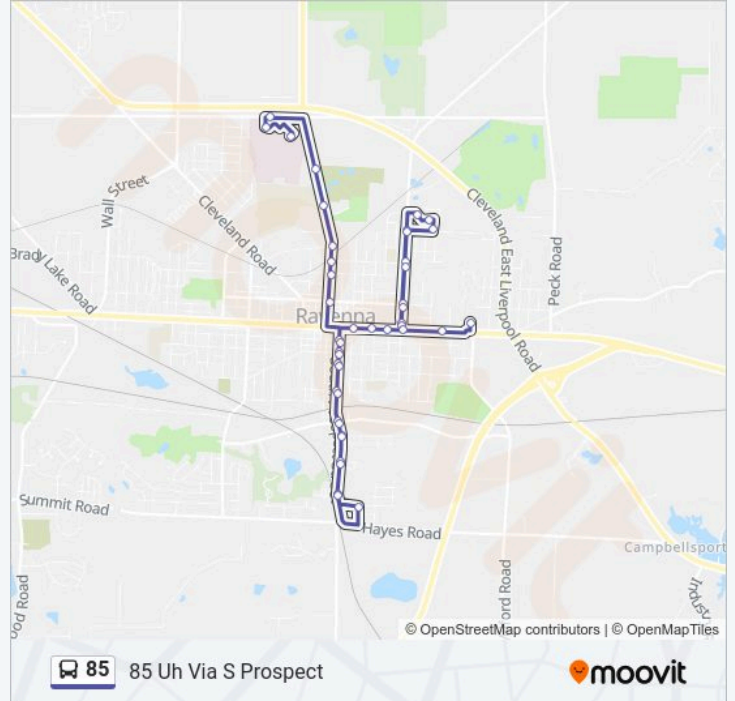

Prospect & Lake Nb

Prospect & Harris Nb

Prospect & Van Buren Nb

Prospect & Riddle Nb

Prospect & Spruce Nb

Chestnut & Highland Nb

Chestnut & Central Nb

Chestnut & Washington Nb

Chestnut & Lincoln Nb

Chestnut & Ravenna Hs Nb

Chestnut & Va Nb

Loomis & Uh Rear Wb

Kevin Coleman at Uh

Uh Portage Medical Center

**Direction: 85 Marc's Via S Prospect**

41 stops

[VIEW LINE SCHEDULE](#)

Uh Portage Medical Center

Chestnut & Va Sb

Chestnut & Ravenna Hs Sb

Chestnut & Lincoln Sb

**85 bus Time Schedule**

85 Marc's Via S Prospect Route Timetable:

Monday	9:00 AM-4:00 PM
Tuesday	9:00 AM-4:00 PM
Wednesday	9:00 AM-4:00 PM
Thursday	9:00 AM-4:00 PM
Friday	9:00 AM-4:00 PM

Chestnut & Central Sb

Chestnut & Highland Sb

Chestnut & Locust Sb

Main at Prospect Eb

Prospect & Spruce Sb

Prospect & Riddle Sb

Prospect & Van Buren Sb

Prospect & Harris Sb