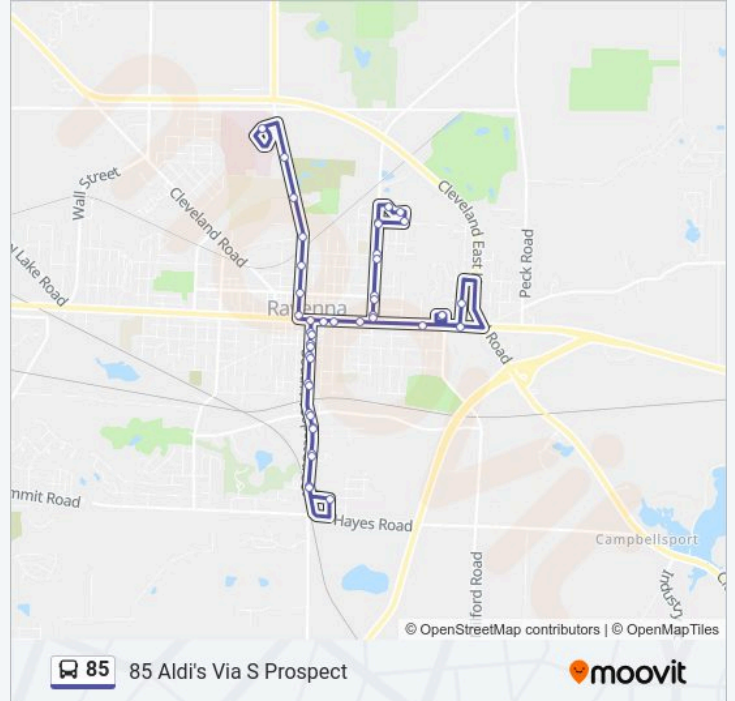

Prospect & Spruce Nb

Main & Walnut Eb

Main & Pratt Eb

Main & Lawrence Eb

Freedom & Main Nb

Freedom & Highland Nb

Freedom & Washington Nb

Freedom & Sapp Nb

Southgate And Sapp Nb

Woodgate And Southgate Wb

Woodgate & Elks Wb

Freedom & Coolman Sb

Freedom & Washington Sb

Freedom & Highland Sb

Freedom & Main Sb

Main & Sanford Eb

Ravenna Marc's

Main & Aldi Eb

Bryn Mawr & Bryn Mawr Glen Sb

Ravenna Marc's

**Direction: 85 Trip Ends at Skeels**

17 stops

[VIEW LINE SCHEDULE](#)

Uh Portage Medical Center

Chestnut & Va Sb

Chestnut & Ravenna Hs Sb

Chestnut & Lincoln Sb

Chestnut & Central Sb

Chestnut & Highland Sb

**85 bus Time Schedule**

85 Trip Ends at Skeels Route Timetable:

Monday	8:00 PM
Tuesday	8:00 PM
Wednesday	8:00 PM
Thursday	8:00 PM
Friday	8:00 PM
Saturday	8:00 PM
Sunday	Not Operational