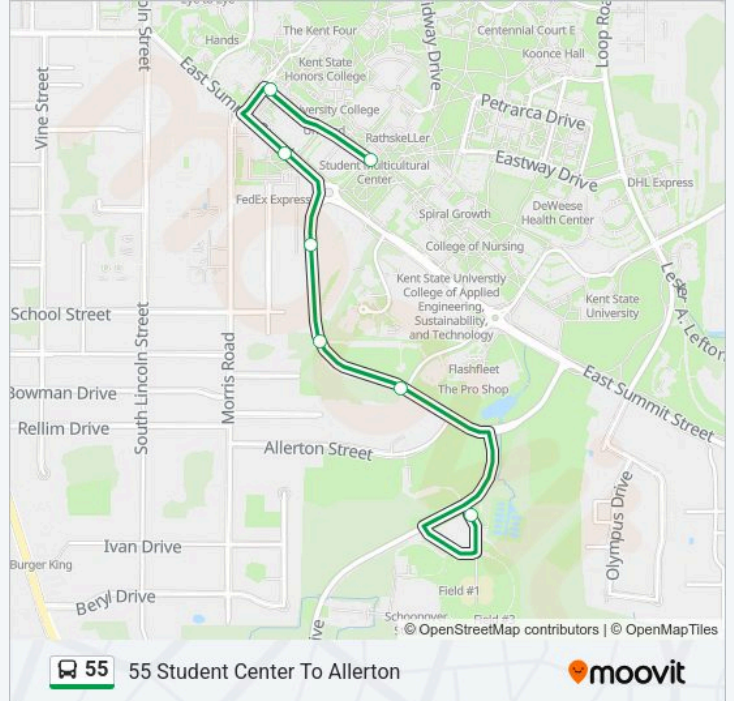

Direction: 55 Student Center To Allerton

7 stops

[VIEW LINE SCHEDULE](#)

Student Center

Bowman Hall

Schwartz Center Eb

Campus Ctr & R-Lot Eb

Campus Ctr & Grk Vlg Eb

Campus Ctr & Boyd Eb

Allerton Ball Fields

55 bus Time Schedule

55 Student Center To Allerton Route Timetable:

Monday	7:05 AM-9:34 PM
Tuesday	7:05 AM-9:34 PM
Wednesday	7:05 AM-9:34 PM
Thursday	7:05 AM-9:34 PM
Friday	7:05 AM-9:34 PM
Saturday	Not Operational
Sunday	Not Operational

55 bus Info**Direction:** 55 Student Center To Allerton**Stops:** 7**Trip Duration:** 7 min**Line Summary:**

Direction: 55 Allerton To Student Center

5 stops

[VIEW LINE SCHEDULE](#)

- Allerton Ball Fields
- Campus Ctr & Boyd Wb
- Campus Ctr & Grk Vlg Wb
- Campus Ctr & C-Lot Wb
- Student Center

55 bus Info

Direction: 55 Allerton To Student Center

Stops: 5

Trip Duration: 4 min

Line Summary:

55 bus time schedules and route maps are available in an offline PDF at moovitapp.com. Use the Moovit App to see live bus times, train schedule or subway schedule, and step-by-step directions for all public transit in Cleveland.