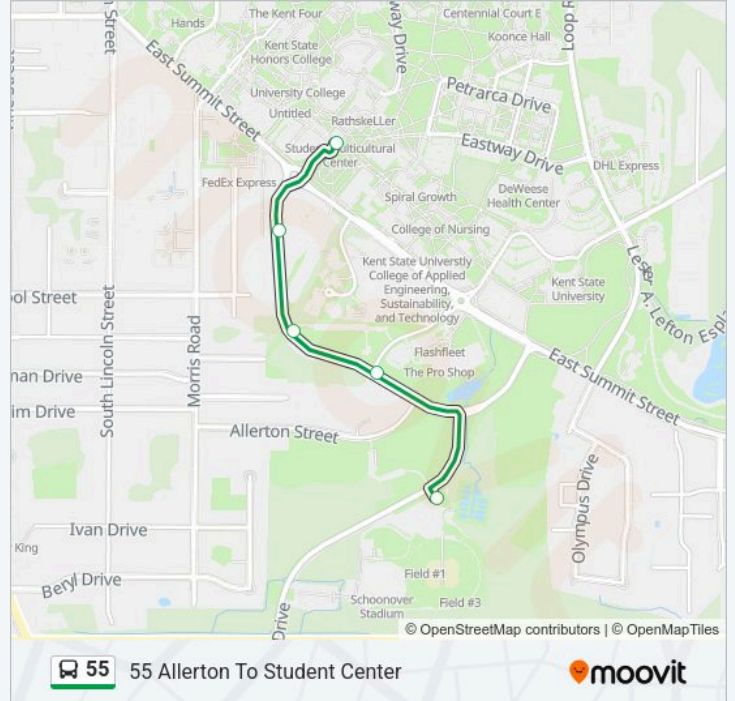

Direction: 55 Student Center To Allerton

7 stops

[VIEW LINE SCHEDULE](#)

Student Center

Bowman Hall

Schwartz Center Eb

Campus Ctr & R-Lot Eb

Campus Ctr & Grk Vlg Eb

55 bus Info**Direction:** 55 Student Center To Allerton**Stops:** 7**Trip Duration:** 7 min**Line Summary:**

Direction: 55 Allerton To Student Center

5 stops

[VIEW LINE SCHEDULE](#)

- Allerton Ball Fields
- Campus Ctr & Boyd Wb
- Campus Ctr & Grk Vlg Wb
- Campus Ctr & C-Lot Wb
- Student Center

55 bus Time Schedule

55 Allerton To Student Center Route Timetable:

Monday	7:01 AM-9:30 PM
Tuesday	7:01 AM-9:30 PM
Wednesday	7:01 AM-9:30 PM
Thursday	7:01 AM-9:30 PM
Friday	7:01 AM-9:30 PM
Saturday	Not Operational
Sunday	Not Operational

55 bus Info

Direction: 55 Allerton To Student Center

Stops: 5

Trip Duration: 4 min

Line Summary:

55 bus time schedules and route maps are available in an offline PDF at moovitapp.com. Use the Moovit App to see live bus times, train schedule or subway schedule, and step-by-step directions for all public transit in Cleveland.