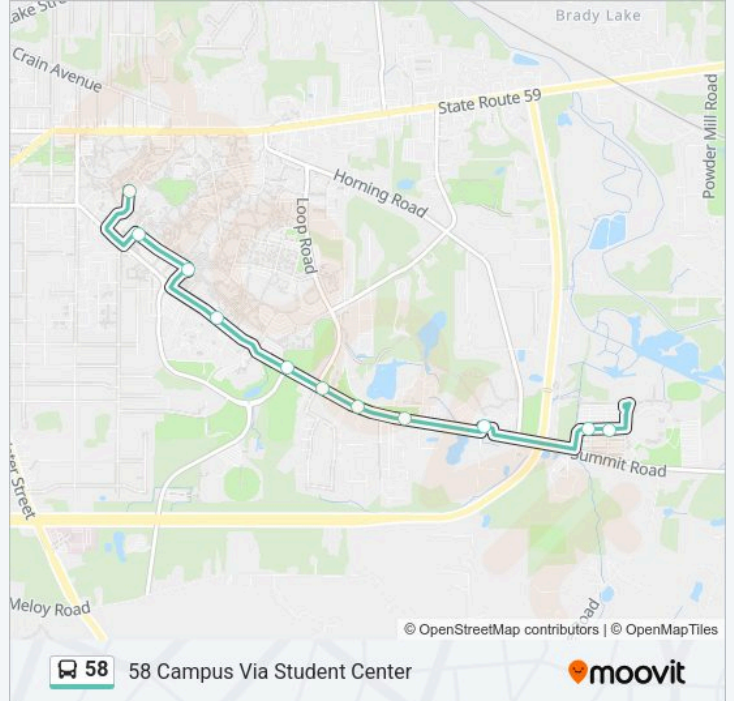

Summit East

Summit & Townhomes Wb

Summit & Whitehall Terrace Wb

Summit & Loop Wb

Summit & E Campus Ctr Wb

Summit & Math/Science Wb

Student Center

Bowman Hall

Center For Visual Arts

58 bus Time Schedule

58 Campus Via Student Center Route Timetable:

Monday	6:53 AM-8:20 PM
Tuesday	6:53 AM-8:20 PM
Wednesday	6:53 AM-8:20 PM
Thursday	6:53 AM-8:20 PM
Friday	6:53 AM-8:20 PM
Saturday	Not Operational
Sunday	Not Operational

58 bus Info

Direction: 58 Campus Via Student Center

Stops: 11

Trip Duration: 12 min

Line Summary:

Direction: 58 To Student Center

9 stops

[VIEW LINE SCHEDULE](#)

Dix Stadium 2

Dix Stadium 4

Summit East

Summit & Townhomes Wb

Summit & Whitehall Terrace Wb

Summit & Loop Wb

Summit & E Campus Ctr Wb

Summit & Math/Science Wb