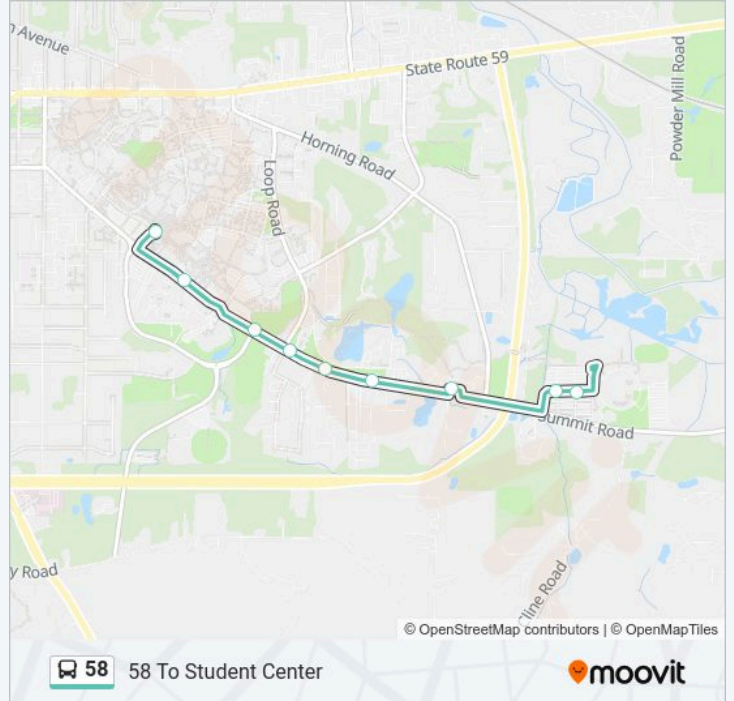

58 bus Info

Direction: 58 Campus Via Student Center

Stops: 11

Trip Duration: 12 min

Line Summary:

Direction: 58 To Student Center

9 stops

[VIEW LINE SCHEDULE](#)

Dix Stadium 2

Dix Stadium 4

Summit East

Summit & Townhomes Wb

Summit & Whitehall Terrace Wb

Summit & Loop Wb

Summit & E Campus Ctr Wb

Summit & Math/Science Wb

Student Center

58 bus Time Schedule

58 To Student Center Route Timetable:

Monday	5:33 AM-11:13 PM
Tuesday	5:33 AM-11:13 PM
Wednesday	5:33 AM-11:13 PM
Thursday	5:33 AM-11:13 PM
Friday	5:33 AM-10:13 PM
Saturday	Not Operational
Sunday	Not Operational

58 bus Info

Direction: 58 To Student Center

Stops: 9

Trip Duration: 7 min

Line Summary:

Direction: 58 Dix Stadium

11 stops

[VIEW LINE SCHEDULE](#)