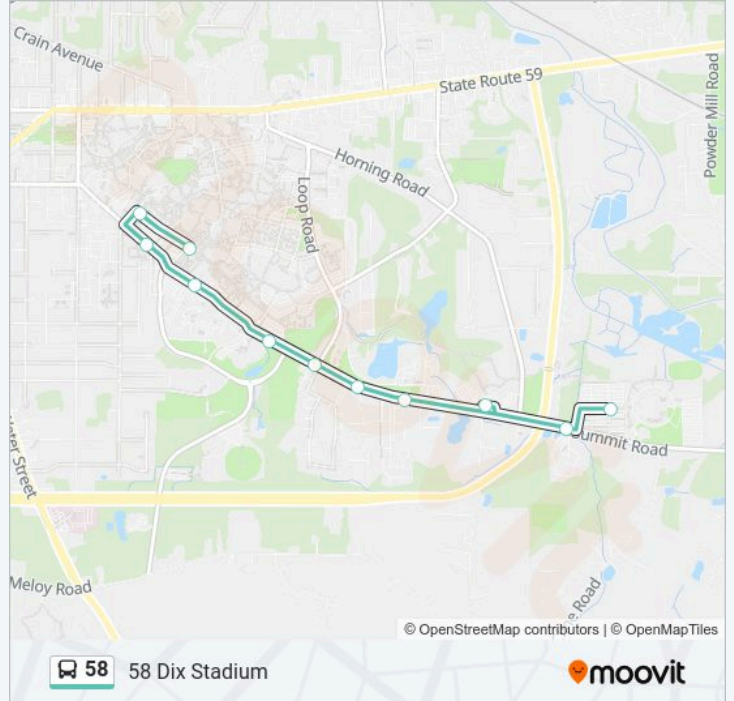

Student Center

Bowman Hall

Schwartz Center Eb

Summit & Fraternity Eb

Recreation & Wellness Center

Summit & Loop Eb

Summit & Whitehall Terrace Eb

Summit & Townhomes Eb

Summit East

Summit & Parta Main

Dix Stadium 2

58 bus Time Schedule

58 Dix Stadium Route Timetable:

Monday	5:40 AM-11:20 PM
Tuesday	5:40 AM-11:20 PM
Wednesday	5:40 AM-11:20 PM
Thursday	5:40 AM-11:20 PM
Friday	5:40 AM-10:20 PM
Saturday	Not Operational
Sunday	Not Operational

58 bus Info

Direction: 58 Dix Stadium

Stops: 11

Trip Duration: 10 min

Line Summary:

Direction: 58 Dix Stadium Via Student Center

20 stops

[VIEW LINE SCHEDULE](#)