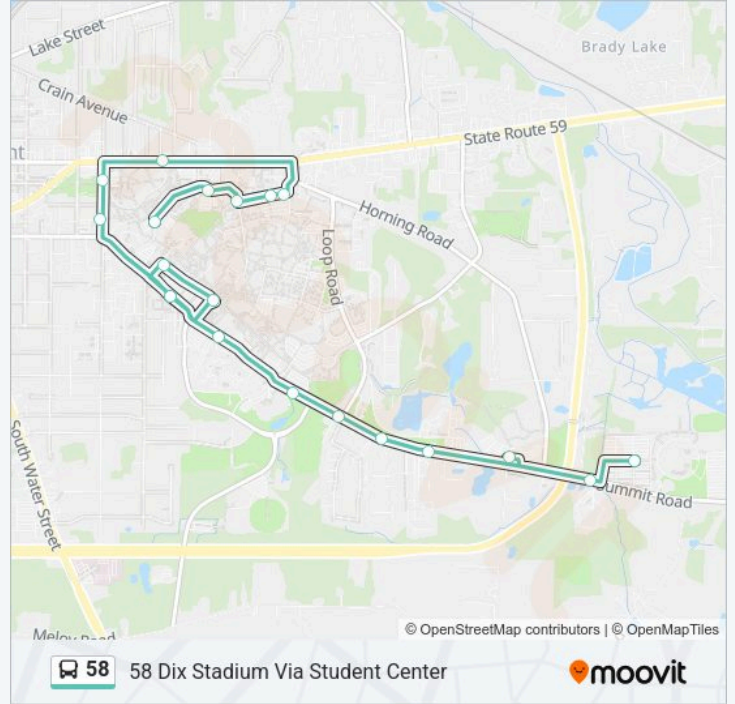

58 bus Info

Direction: 58 Dix Stadium

Stops: 11

Trip Duration: 10 min

Line Summary:

Direction: 58 Dix Stadium Via Student Center

20 stops

[VIEW LINE SCHEDULE](#)

58 bus Info

Direction: 58 Dix Stadium Via Student Center

Stops: 20

Trip Duration: 21 min

Line Summary:

Summit & Parta Main

Dix Stadium 2

58 bus time schedules and route maps are available in an offline PDF at moovitapp.com. Use the Moovit App to see live bus times, train schedule or subway schedule, and step-by-step directions for all public transit in Cleveland.

© 2025 Moovit - All Rights Reserved