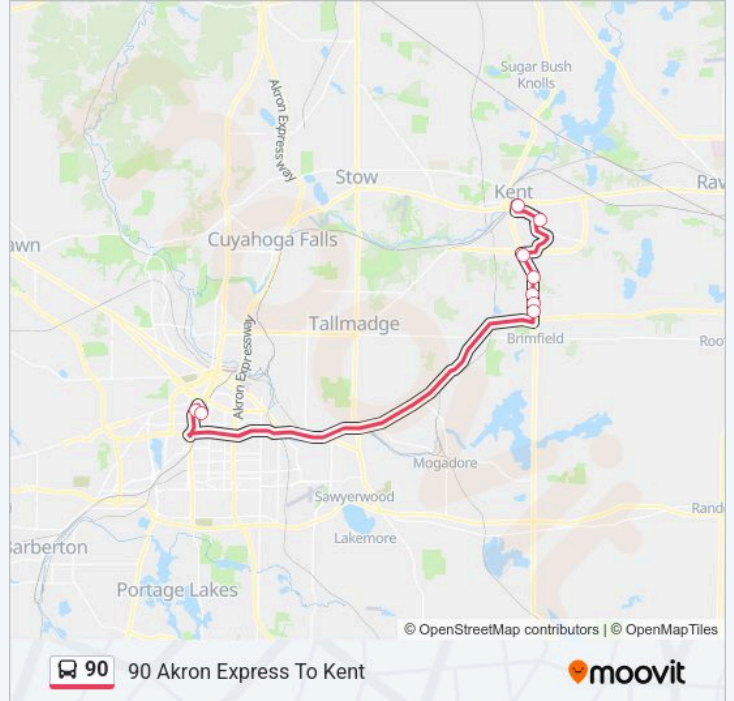

90 Line

90 Akron Express To Kent

Get The App

The 90 bus line (90 Akron Express To Kent) has 4 routes. For regular weekdays, their operation hours are:
 (1) 90 Akron Express To Kent: 7:20 AM-5:50 PM(2) 90 Akron Express To Rkp Center: 6:30 AM-5:00 PM(3) 90 Kent Via
 Brimfield: 10:30 AM-2:30 PM(4) 90 Rkp Center Via Brimfield: 9:30 AM-1:30 PM

Use the Moovit App to find the closest 90 bus station near you and find out when is the next 90 bus arriving.

Direction: 90 Akron Express To Kent

9 stops

[VIEW LINE SCHEDULE](#)

- Akr Metro Rkp Transit Ctr
- Main & Canal Pl Sb
- Sr43 & Sanctuary Nb
- Sr43 & Brimfield Nb
- Sr43 & Howe Nb
- Sr43 & Sherman Nb
- Sr43 & Devon Nb
- Student Center
- Kent Central Gateway South

90 bus Time Schedule

90 Akron Express To Kent Route Timetable:

Monday	7:20 AM-5:50 PM
Tuesday	7:20 AM-5:50 PM
Wednesday	7:20 AM-5:50 PM
Thursday	7:20 AM-5:50 PM
Friday	7:20 AM-5:50 PM
Saturday	Not Operational
Sunday	Not Operational

90 bus Info

Direction: 90 Akron Express To Kent

Stops: 9

Trip Duration: 35 min

Line Summary:

Direction: 90 Akron Express To Rkp Center

12 stops

[VIEW LINE SCHEDULE](#)