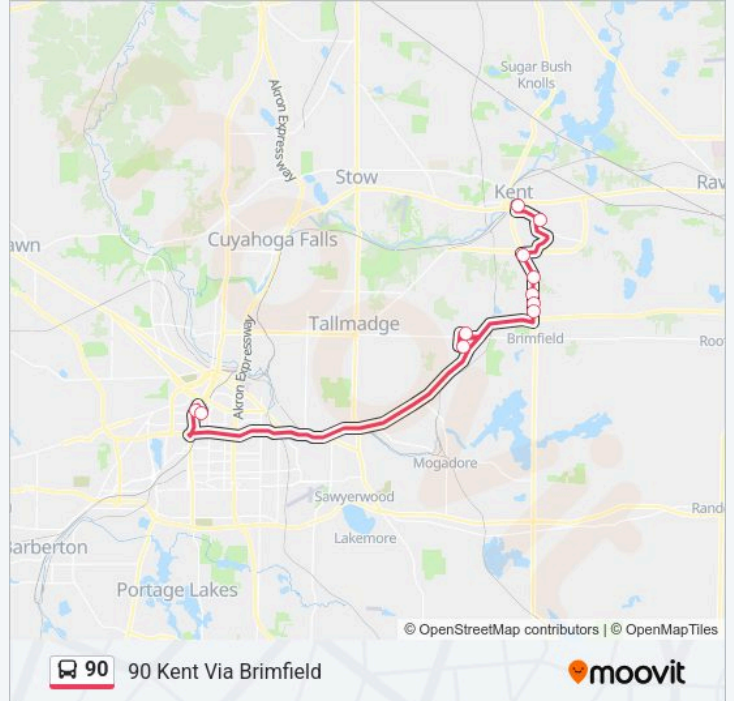

90 bus Info

Direction: 90 Akron Express To Kent

Stops: 9

Trip Duration: 35 min

Line Summary:

Direction: 90 Akron Express To Rkp Center

12 stops

[VIEW LINE SCHEDULE](#)

90 bus Info

Direction: 90 Akron Express To Rkp Center

Stops: 12

Trip Duration: 47 min

Line Summary:

Direction: 90 Kent Via Brimfield

11 stops

[VIEW LINE SCHEDULE](#)

90 bus Time Schedule

90 Kent Via Brimfield Route Timetable:

Monday	10:30 AM-2:30 PM
Tuesday	10:30 AM-2:30 PM
Wednesday	10:30 AM-2:30 PM
Thursday	10:30 AM-2:30 PM
Friday	10:30 AM-2:30 PM
Saturday	Not Operational
Sunday	Not Operational

90 bus Info

Direction: 90 Kent Via Brimfield

Stops: 11

Trip Duration: 45 min

Line Summary:

Direction: 90 Rkp Center Via Brimfield

14 stops

[VIEW LINE SCHEDULE](#)