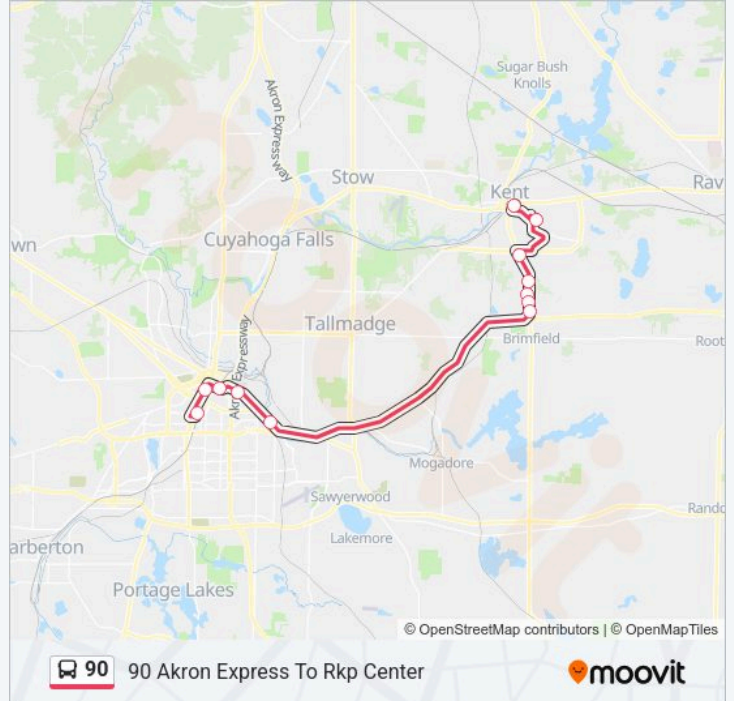

Use the Moovit App to find the closest 90 bus station near you and find out when is the next 90 bus arriving.

Direction: 90 Akron Express To Kent

9 stops

[VIEW LINE SCHEDULE](#)

- Akr Metro Rkp Transit Ctr
- Main & Canal Pl Sb
- Sr43 & Sanctuary Nb
- Sr43 & Brimfield Nb
- Sr43 & Howe Nb
- Sr43 & Sherman Nb
- Sr43 & Devon Nb
- Student Center
- Kent Central Gateway South

90 bus Info

Direction: 90 Akron Express To Kent

Stops: 9

Trip Duration: 35 min

Line Summary:

Direction: 90 Akron Express To Rkp Center

12 stops

[VIEW LINE SCHEDULE](#)

Market & Summa City Hospital

Mill & College Wb

Akr High & Courthouse Sb

Akr Metro Rkp Transit Ctr

90 bus Time Schedule

90 Akron Express To Rkp Center Route Timetable:

Monday	6:30 AM-5:00 PM
Tuesday	6:30 AM-5:00 PM
Wednesday	6:30 AM-5:00 PM
Thursday	6:30 AM-5:00 PM
Friday	6:30 AM-5:00 PM
Saturday	Not Operational
Sunday	Not Operational

90 bus Info

Direction: 90 Akron Express To Rkp Center

Stops: 12

Trip Duration: 47 min

Line Summary:

Direction: 90 Kent Via Brimfield

11 stops

[VIEW LINE SCHEDULE](#)