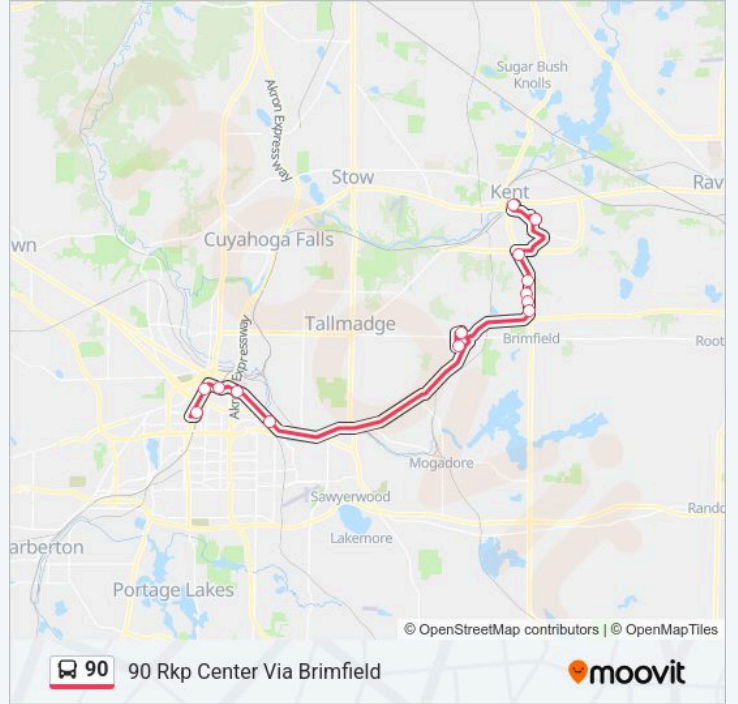

90 bus Info

Direction: 90 Akron Express To Kent

Stops: 9

Trip Duration: 35 min

Line Summary:

Direction: 90 Akron Express To Rkp Center

12 stops

[VIEW LINE SCHEDULE](#)

90 bus Info

Direction: 90 Akron Express To Rkp Center

Stops: 12

Trip Duration: 47 min

Line Summary:

Direction: 90 Kent Via Brimfield

11 stops

[VIEW LINE SCHEDULE](#)

90 bus Time Schedule

90 Rkp Center Via Brimfield Route Timetable:

Monday	9:30 AM-1:30 PM
Tuesday	9:30 AM-1:30 PM
Wednesday	9:30 AM-1:30 PM
Thursday	9:30 AM-1:30 PM
Friday	9:30 AM-1:30 PM
Saturday	Not Operational
Sunday	Not Operational

90 bus Info

Direction: 90 Rkp Center Via Brimfield

Stops: 14

Trip Duration: 60 min

Line Summary:

90 bus time schedules and route maps are available in an offline PDF at moovitapp.com. Use the Moovit App to see live bus times, train schedule or subway schedule, and step-by-step directions for all public transit in Cleveland.