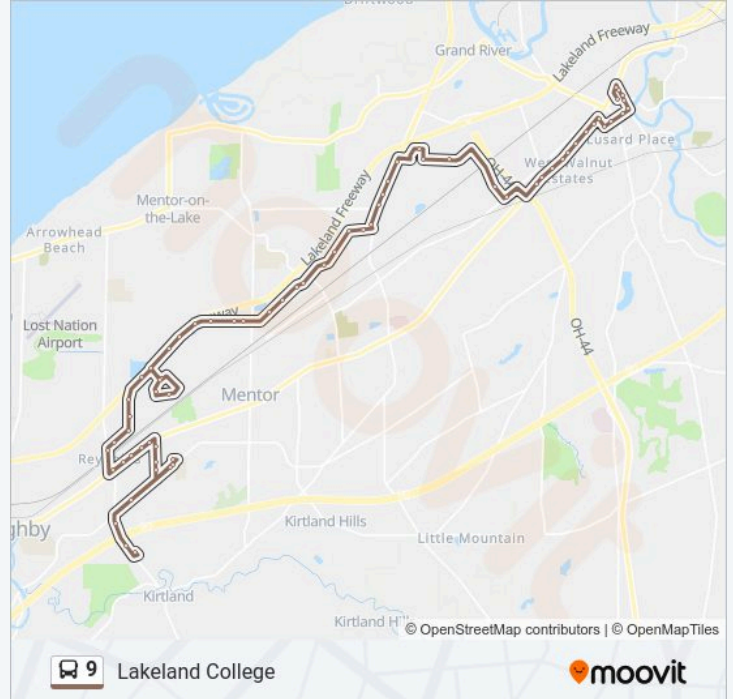

9 bus Info
Direction: Lakeland College
Stops: 68
Trip Duration: 51 min
Line Summary:

- Painesville Transfer Center Depart
- E. Erie St. -T. & T. Bakery
- Phelps St. & N. State St. - Morley Public Library
- N. State St. & Latimore St.
- S. State St. & Main St. -Key Bank
- 54 S. State St.
- E. Washington St. & Washington Sq. Apts.
- W. Washington St. & Liberty St. (Wb)
- W. Washington St. & Wood St.
- Wood St. & Sterling Ave.
- Sr-20 Mentor Ave. & Jefferson St.
- 312 Mentor Ave.
- Lake Erie College
- Sr-20 Mentor Ave. & Hersey Apts.
- Sr-20 Mentor Ave. & Grant St.
- Sr-20 Mentor Ave. & Chestnut St. -Rider Inn
- Sr-20 Mentor Ave. & Orchard Grove -Ymca
- Sr-20 Mentor Ave. & Roosevelt Dr.
- W. Jackson St. & Shamrock Blvd. (Wb)
- Shamrock Blvd. (Nb)
- Brookstone Blvd. & Legacy Dr. (Wb)

7830 Division Dr.

Metric Dr. & Corporate Blvd.

7663 Tyler Blvd.

Tyler Blvd. & Jenther Dr. (Wb)

Tyler Blvd. & Clover Ave. (Wb)

7491 Tyler Blvd.

7429 Tyler Blvd.

Sr-306 Reynolds Rd & Tyler Blvd. (Sw Corner)

7430 Sr-20 Mentor Ave.

Sr-20 Mentor Ave. & Dartmoor Rd.

Sr-20 Mentor Ave. & Middlesex Rd.

Sr-20 Mentor Ave. & Brentwood Rd.

Sr-20 Mentor Ave. & Plaza Blvd.

7800 Plaza Blvd.

7940 Plaza Blvd.

Plaza Blvd. & Sr-84 Johnnycake Ridge Rd.

Lakeland Transit Center (Arrive)

Direction: Painesville

56 stops

[VIEW LINE SCHEDULE](#)

Lakeland Transit Center (Depart)

Sr-306 Reynolds Rd. & I-90 Ramp

Sr-306 Broadmoor Rd. & Sr-84 (Ne Corner)

Sr-306 Reynolds Rd. & Crossfield Ave.