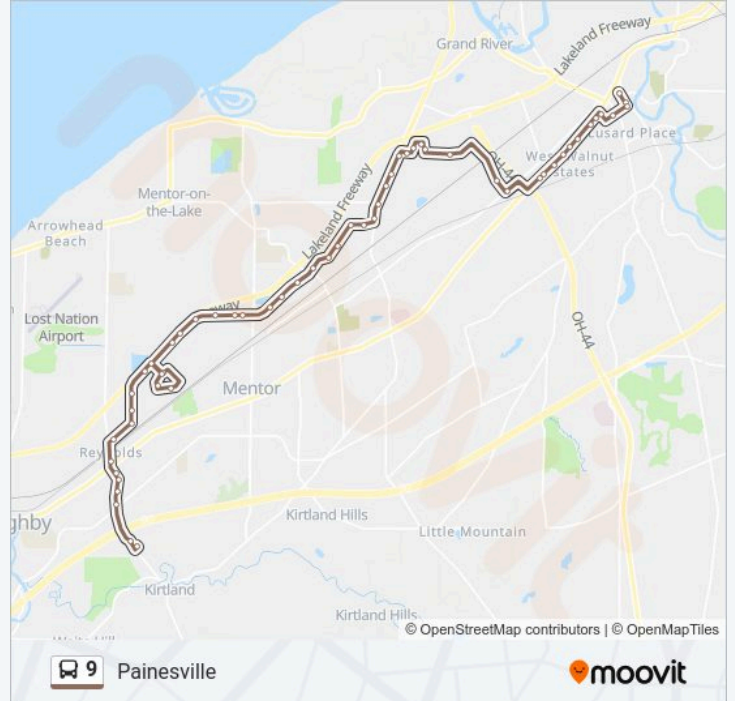

9 bus Info
Direction: Lakeland College
Stops: 68
Trip Duration: 51 min
Line Summary:

- Painesville Transfer Center Depart
- E. Erie St. -T. & T. Bakery
- Phelps St. & N. State St. - Morley Public Library
- N. State St. & Latimore St.
- S. State St. & Main St. -Key Bank
- 54 S. State St.
- E. Washington St. & Washington Sq. Apts.
- W. Washington St. & Liberty St. (Wb)
- W. Washington St. & Wood St.
- Wood St. & Sterling Ave.
- Sr-20 Mentor Ave. & Jefferson St.
- 312 Mentor Ave.
- Lake Erie College
- Sr-20 Mentor Ave. & Hersey Apts.
- Sr-20 Mentor Ave. & Grant St.
- Sr-20 Mentor Ave. & Chestnut St. -Rider Inn
- Sr-20 Mentor Ave. & Orchard Grove -Ymca
- Sr-20 Mentor Ave. & Roosevelt Dr.
- W. Jackson St. & Shamrock Blvd. (Wb)
- Shamrock Blvd. (Nb)
- Brookstone Blvd. & Legacy Dr. (Wb)

Tyler Blvd. & Heisley Rd. (Eb)

Heisley Rd. & Hendricks Rd. (Eb)

Heisley Rd & Heisley Crk.

Tyler Blvd. & Steris Way (Eb)

Heisley Rd. & Diamond Centre Dr. (Eb)

9520 Diamond Centre Dr.

Diamond Centre Dr. & Emerald Ct.

5675 Emerald Ct.

9615 Diamond Center (Eb)

Brookstone Blvd. & Cobblestone Cir. (Eb)

Shamrock Blvd. (Sb)

W. Jackson St. & Corwin Dr. (Eb)

Sr-20 Mentor Ave. & Roosevelt Dr.

Sr-20 Mentor Ave. & Orchard Groove -Ymca