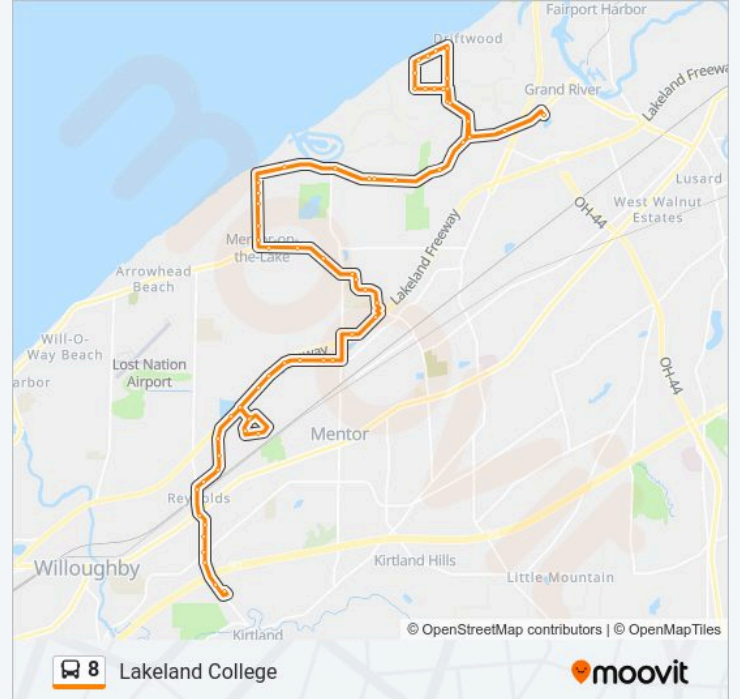

Andrews Rd. & Driftwood Dr.

Andrews Rd. & Linden St.

Lakeshore Blvd. & Marine Pkwy.

Lakeshore Blvd. & Hopkins Rd.

Hanna House (Eb)

Sr-283 Lakeshore Blvd. & Charmar Dr.

Sr-283 Lakeshore Blvd. & French Blvd.

Sr-283 Lakeshore Blvd. & Meister Rd.

Lakeshore Blvd. & Lorrey Pl.

Lakeshore Blvd. & Marshview Ln.

8617 Lakeshore Blvd.

Hanna House (Wb)

Lakeshore Blvd. & Harbor Dr.

Lakeshore Blvd. & Mooreland Rd.

Andrews Rd. & Salida Rd.

5734 Andrews Rd.

8566 Munson Rd. -Mentor High School

Munson Rd. & Market St. (Sb)

Mentor Park-N-Ride

8485 Market St.

Tyler Blvd. & Sr-615 (NW Corner)

Tyler Blvd. & Spinach Dr. (Wb)

7995 Tyler Blvd.

8029 Tyler Blvd.

Tyler Blvd. & Justin Way (Wb)

7829 Tyler Blvd.

Tyler Blvd. & Corporate Blvd. (Wb)

Corporate Blvd. & Metric Dr.

7725 Metric Dr.

7830 Division Dr.

Metric Dr. & Corporate Blvd.

7663 Tyler Blvd.