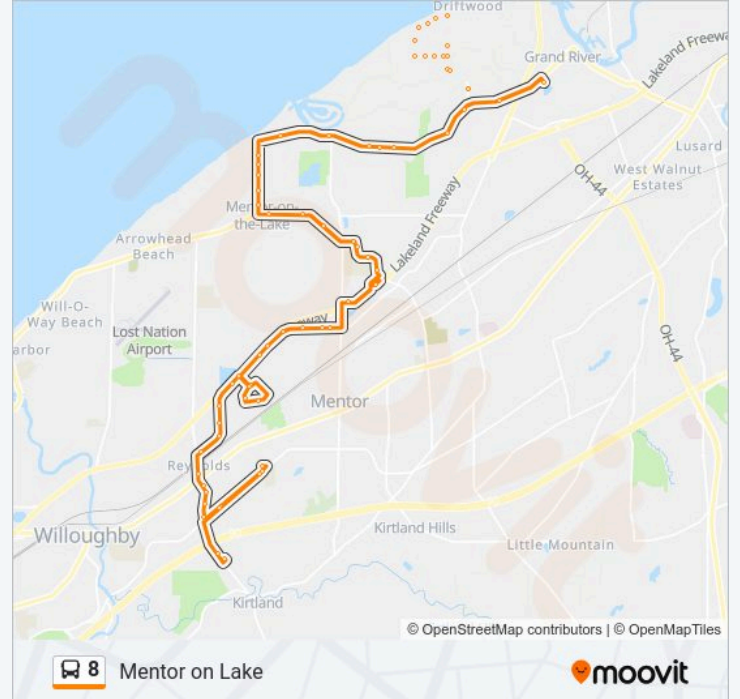

Metric Dr. & Corporate Blvd.

7872 Tyler Blvd.

Tyler Blvd. & Justin Way (Eb)

8100 Tyler Blvd.

8200 Tyler Blvd.

Tyler Blvd. & Spinach Dr. (Eb)

Tyler Blvd. & Sr-615 (Sw Corner)

8450 Market St.

Mentor Park-N-Ride

Munson Rd. & Market St. (Nb)

Munson Rd. -Mentor Civic Center

Munson Rd. -Mentor Municipal Court (Nb)

8445 Munson Rd. (Nb)

Munson Rd. & Glenwood Dr. (Nb)

Munson Rd. & Collins Rd.

7865 Munson Rd.

6079 Andrews Rd.

5949 Andrews Rd.

Andrews Rd. & Sharon Dr.

Andrews Rd. & Driftwood Dr.

Andrews Rd. & Linden St.

Lakeshore Blvd. & Marine Pkwy.

Lakeshore Blvd. & Hopkins Rd.

Hanna House (Eb)

Sr-283 Lakeshore Blvd. & Charmar Dr.

Sr-283 Lakeshore Blvd. & French Blvd.

Sr-283 Lakeshore Blvd. & Meister Rd.

Sr-283 Lakeshore Blvd. & St. Peters Way

Corduoy Rd. -Nature Center (Nb)

Corduoy Rd. & Woodridge Ln. (Nb)

Garden Ln. & Marigold Rd.

Garden Ln. & Brooksdale Rd.