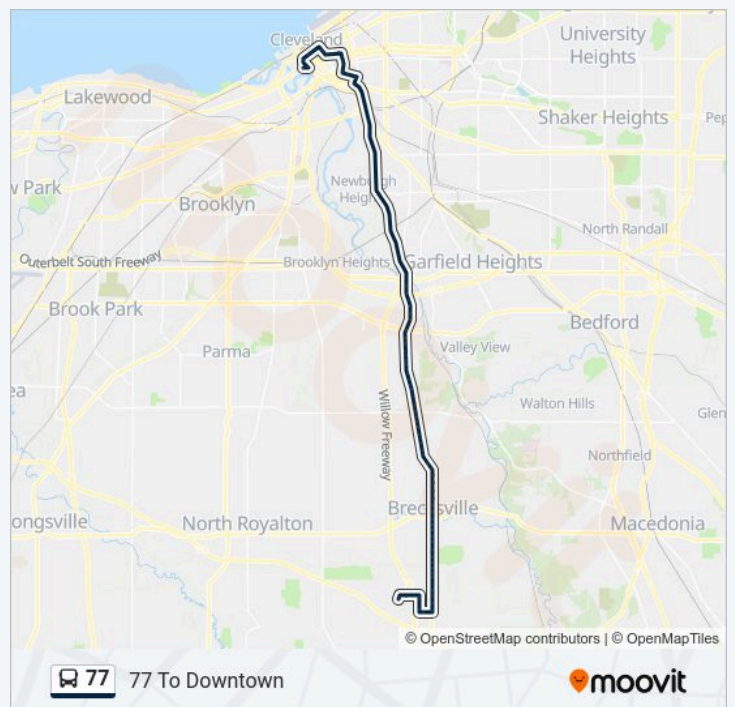

Direction: 77 To Downtown

82 stops

[VIEW LINE SCHEDULE](#)

- 8000 Katherine Blvd (Layover)
- Katherine Blvd & Miller Rd
- Miller Rd & Edgerton Rd
- Miller Rd & Southpointe Pkwy
- 6997 Southpointe Pkwy
- Southpointe Pkwy & Snowville Rd
- 6889 Snowville Rd
- Brecksville Rd & W Snowville Rd
- 10107 Brecksville Rd
- Brecksville Rd & Miller Rd
- Brecksville Rd & Lubrizol Dr
- Brecksville Rd & Parkview Rd
- Brecksville Rd & Westview Dr
- Brecksville Rd & Greystone Pkwy
- Brecksville Rd & Chapel Hill Dr
- 9445 Brecksville Rd
- Brecksville Rd & Oakes Rd
- Brecksville Rd & Crestview Dr
- 9100 Brecksville Rd
- 9075 Brecksville Rd
- 9005 Brecksville Rd (Brecksville P-N-R)
- Brecksville Rd & Royalton Rd
- Brecksville Rd & Mill Rd
- Brecksville Rd & Hillbrook Oval
- Brecksville Rd & Amber Ln
- Brecksville Rd & Rockledge Dr
- Brecksville Rd & Timber Trail
- Brecksville Rd & Whitewood Rd

77 bus Time Schedule

77 To Downtown Route Timetable:

Monday	5:44 AM-11:13 PM
Tuesday	5:44 AM-11:13 PM
Wednesday	5:44 AM-11:13 PM
Thursday	5:44 AM-11:13 PM
Friday	5:44 AM-11:13 PM
Saturday	7:12 AM-10:12 PM
Sunday	7:12 AM-10:12 PM

77 bus Info

Direction: 77 To Downtown

Stops: 82

Trip Duration: 50 min

Line Summary:

Brecksville Rd & Fitzwater Rd

8131 Brecksville Rd

Brecksville Rd & Farview Rd