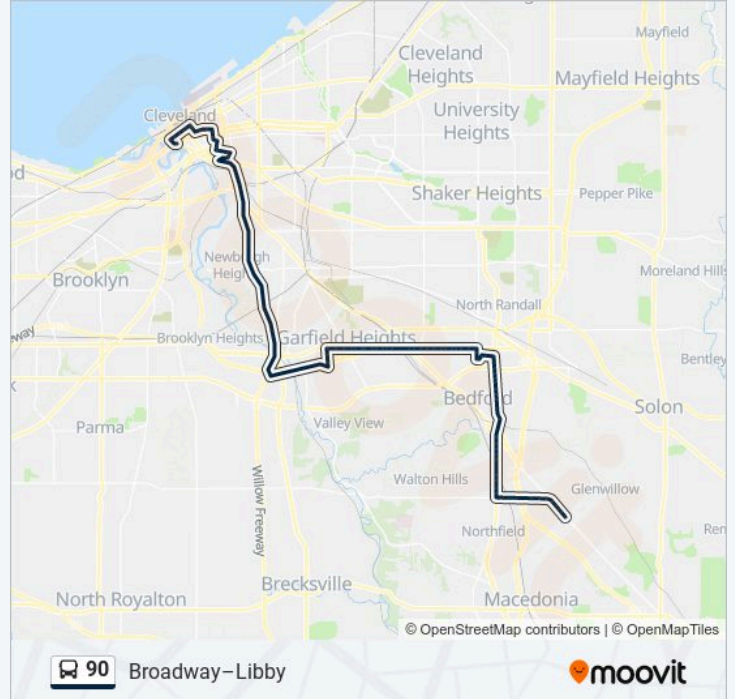

Orange Av & E 30th St

Transportation Blvd & I-480

Transportation Blvd & Odot

Granger Rd & Transportation Blvd

Granger Rd & E 105th St

Granger Rd & Turney Rd

Granger Rd & E 115th St

Granger Rd & E 119th St

Libby Rd & Library Ln

Libby Rd & Lee Rd

Libby Rd & Theodore St

Libby Rd & Clement Dr

Libby Rd & Cato St

Libby Rd & South Blvd

Libby Rd & Beachwood Av

Libby Rd & Hollywood Av

Libby Rd & Maple Heights Blvd

Libby Rd & Mayville Av

Libby Rd & Warrensville Ctr Rd

5360 Warrensville Ctr Rd

Southgate Transit Center Stop #2

Southgate Park Blvd & Sunnyslope Rd

21100 Southgate Park Blvd

Southgate Park Blvd & Northfield Rd

Summit County Line Loop

Direction: 90 Broadway-Libby To Downtown

84 stops

[VIEW LINE SCHEDULE](#)

Summit County Line Loop

Broadway & Thermo Fisher Way

26245 Broadway

Broadway & Golden Oak Pkwy