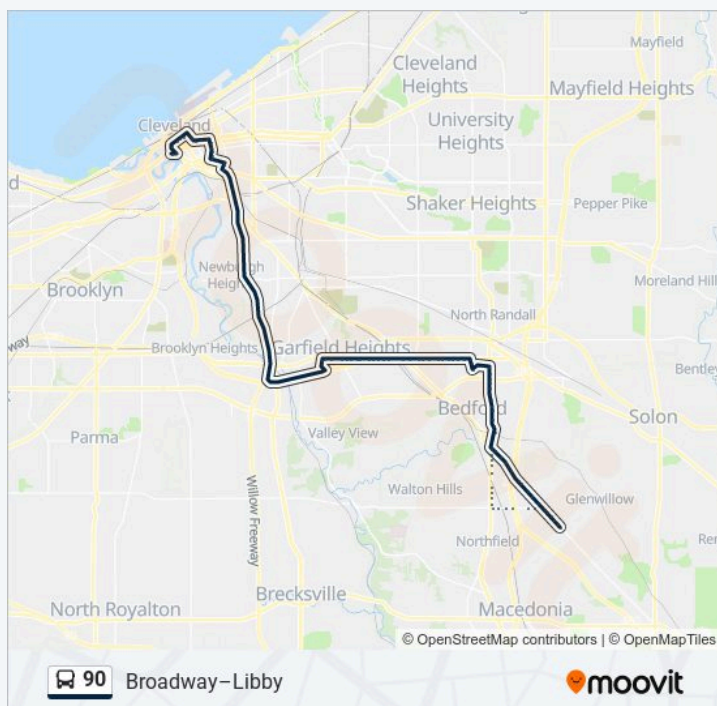

Summit County Line Loop

Direction: 90 Broadway-Libby To Downtown

84 stops

[VIEW LINE SCHEDULE](#)

Summit County Line Loop

Broadway & Thermo Fisher Way

26245 Broadway

Broadway & Golden Oak Pkwy

Northfield Rd & Union St

Northfield Rd & Solon Rd

860 Northfield Rd (Lutheran Church)

Northfield Rd & Avery Av

Northfield Rd & Taft Av

Northfield Rd & Marion Dr

90 bus Time Schedule

90 Broadway-Libby To Downtown Route Timetable:

Direction: 90 Broadway-Libby To Downtown

Stops: 84

Trip Duration: 58 min

Line Summary:

Northfield Rd & Berwyn Dr

475 Northfield Rd (Bedford Board Of Edu)

Northfield Rd & Willard Av

Northfield Rd & Meadowbrook