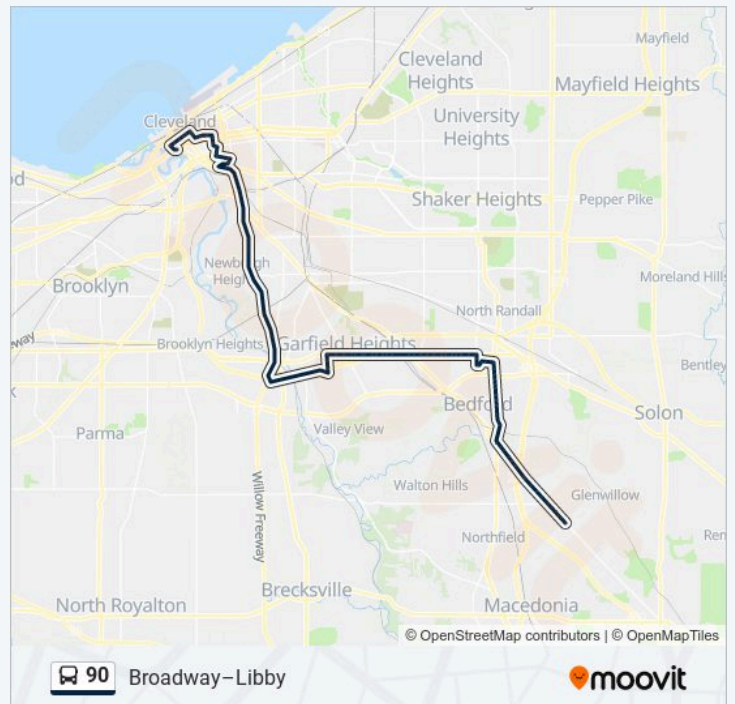

Summit County Line Loop

Direction: 90 Broadway-Libby To Downtown

84 stops

[VIEW LINE SCHEDULE](#)

Summit County Line Loop

Broadway & Thermo Fisher Way

26245 Broadway

Broadway & Golden Oak Pkwy

Transportation Blvd & I-480

Transportation Blvd & Odot

Granger Rd & Transportation Blvd

Granger Rd & E 105th St

Granger Rd & Turney Rd

Granger Rd & E 115th St

Granger Rd & E 119th St

Granger Rd & E 124th St

5:42 AM - 10:15 PM

Saturday

5:45 AM - 9:45 PM

90 bus Info

Direction: 90 Broadway-Libby To Summit Co Line

Stops: 83

Trip Duration: 60 min

Line Summary:

Granger Rd & E 138th St

Granger Rd & E 141st St

Libby Rd & Maple Av

Libby Rd & Broadway

Libby Rd & Library Ln

Libby Rd & Lee Rd

Libby Rd & Theodore St

Libby Rd & Clement Dr