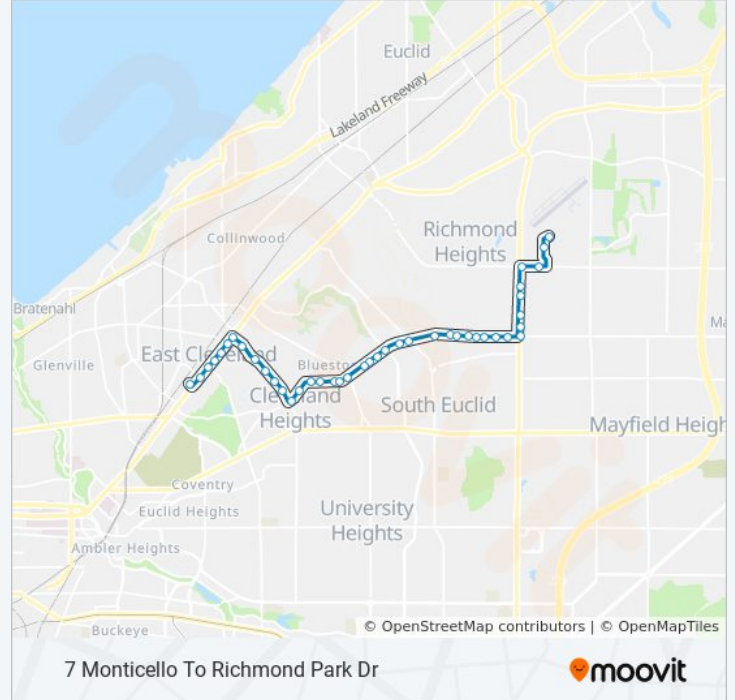

Monticello Blvd & Crestview Ct

4594 Monticello Blvd

Monticello Blvd & Trebisky Rd

4808 Monticello Blvd

Monticello Blvd & Monticello Pl

Monticello Blvd & Elaine St

4989 Monticello Blvd

Richmond Rd & Monticello Blvd

691 Richmond Rd (Richmond Town Sq Entrance)

Richmond Rd & Hillary Ln

Richmond Rd & Marrus Ln

Richmond Rd & Stevenson St

Richmond Rd & Highland Rd

27250 Highland Rd

451 Richmond Park Dr (West)

400 Richmond Park Dr (North)

Direction: 7 Monticello To Stokes Windermere Sta

44 stops

[VIEW LINE SCHEDULE](#)

400 Richmond Park Dr (North)

433 Richmond Park Dr (East)

Highland Rd & Richmond Park Dr W

27285 Highland Rd

Richmond Rd & Highland Rd

Richmond Rd & Foxlair Trail

Richmond Rd & Marrus Ln

Richmond Rd & Hillary Ln

7-7A bus Time Schedule

7 Monticello To Stokes Windermere Sta Route

Timetable:

Sunday	6:17 AM - 10:17 PM
Monday	4:47 AM - 10:19 PM
Tuesday	4:47 AM - 10:19 PM
Wednesday	4:47 AM - 10:19 PM
Thursday	4:47 AM - 10:19 PM
Friday	4:47 AM - 10:19 PM
Saturday	6:17 AM - 10:17 PM