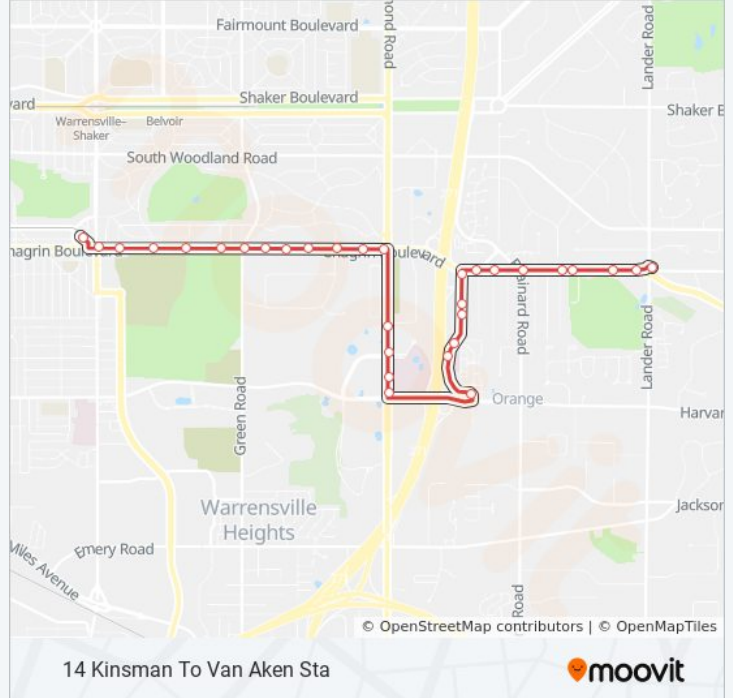

**14-14A bus Info**

**Direction:** 14 Kinsman To Van Aken Sta

**Stops:** 31

**Trip Duration:** 19 min

**Line Summary:**

Chagrin Blvd & Richmond Rd

25201 Chagrin Blvd

Chagrin Blvd & Fire Station Dr

Chagrin Blvd & Warrensville Ctr Rd

Van Aken-Warrensylvle Stn(Bus)

**Direction: 14 Kinsman To Van Aken Sta**

67 stops

[VIEW LINE SCHEDULE](#)

W 6th St & W Prospect Av

Superior Av & W 6th St

Superior Av & W 3rd St