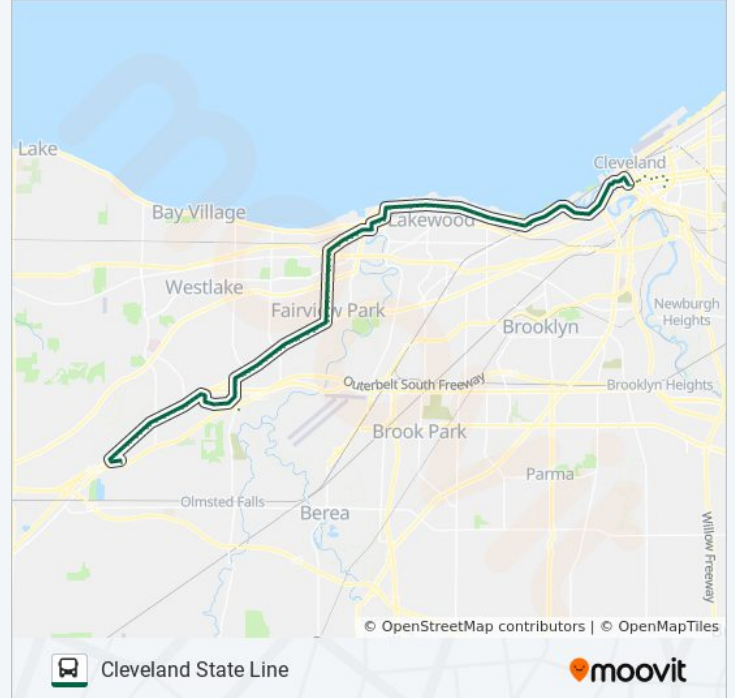

3520 W 210th St

W 210th St & Reserve Ct

W 210th St & Circlewood Dr

W 210th St & Woodstock Av

W 210th St & Westwood Av

W 210th St & Lorain Rd

Lorain Rd & W 212th St

Lorain Rd & W 214th St