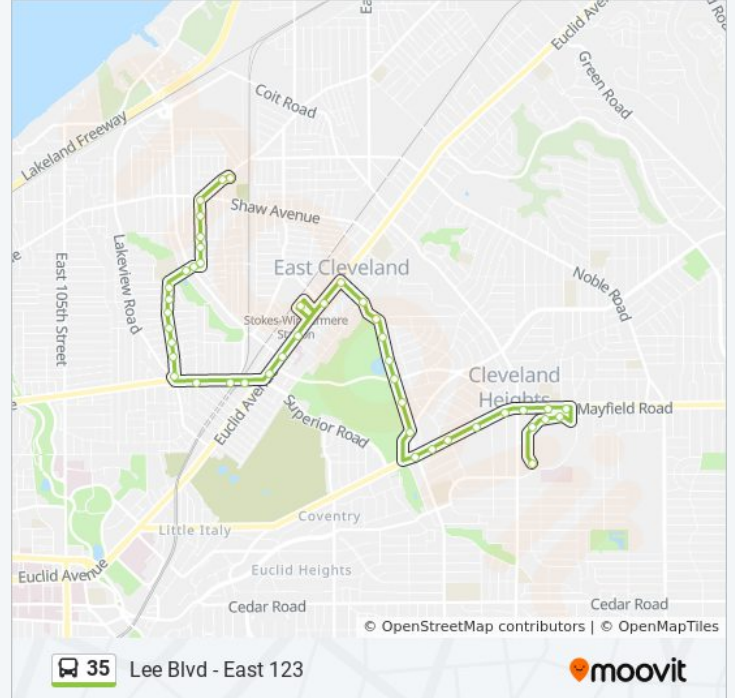

35 bus Info

Direction: 35 Lee Blvd-E 123 To Severance

Stops: 44

Trip Duration: 26 min

Line Summary:

Euclid Av & Belmore Av

Stokes-Windermere Station Bus Stop #4

Euclid Av & Van Buren Rd

Mayfield Rd & Lee Blvd

3150 Mayfield Rd

Mayfield Rd & Ivydale Rd

Mayfield Rd & Burlington Rd

Mayfield Rd & Rydalmount Rd

Mayfield Rd & S Taylor Rd

3640 Mayfield Rd (Severance Town Center Dr)

Mayfield Rd & Yellowstone Rd

25 Severance Circle (Severance Tower)

10 Severance Circle (Metro Health Cleveland Hts)

5 Severance Circle (Severance Medical Bldg)

Severance U S Post Office

Mayfield Rd & Yellowstone Rd

Mayfield Rd & Copper Trc(Severance West Ent)

35 bus Info

Direction: 35 Lee Blvd-E 123 To Stokes-Windermere

Stops: 23

Trip Duration: 13 min

Line Summary:

Superior Station

Euclid Av & Superior Av

Euclid Av & Wellesley Av